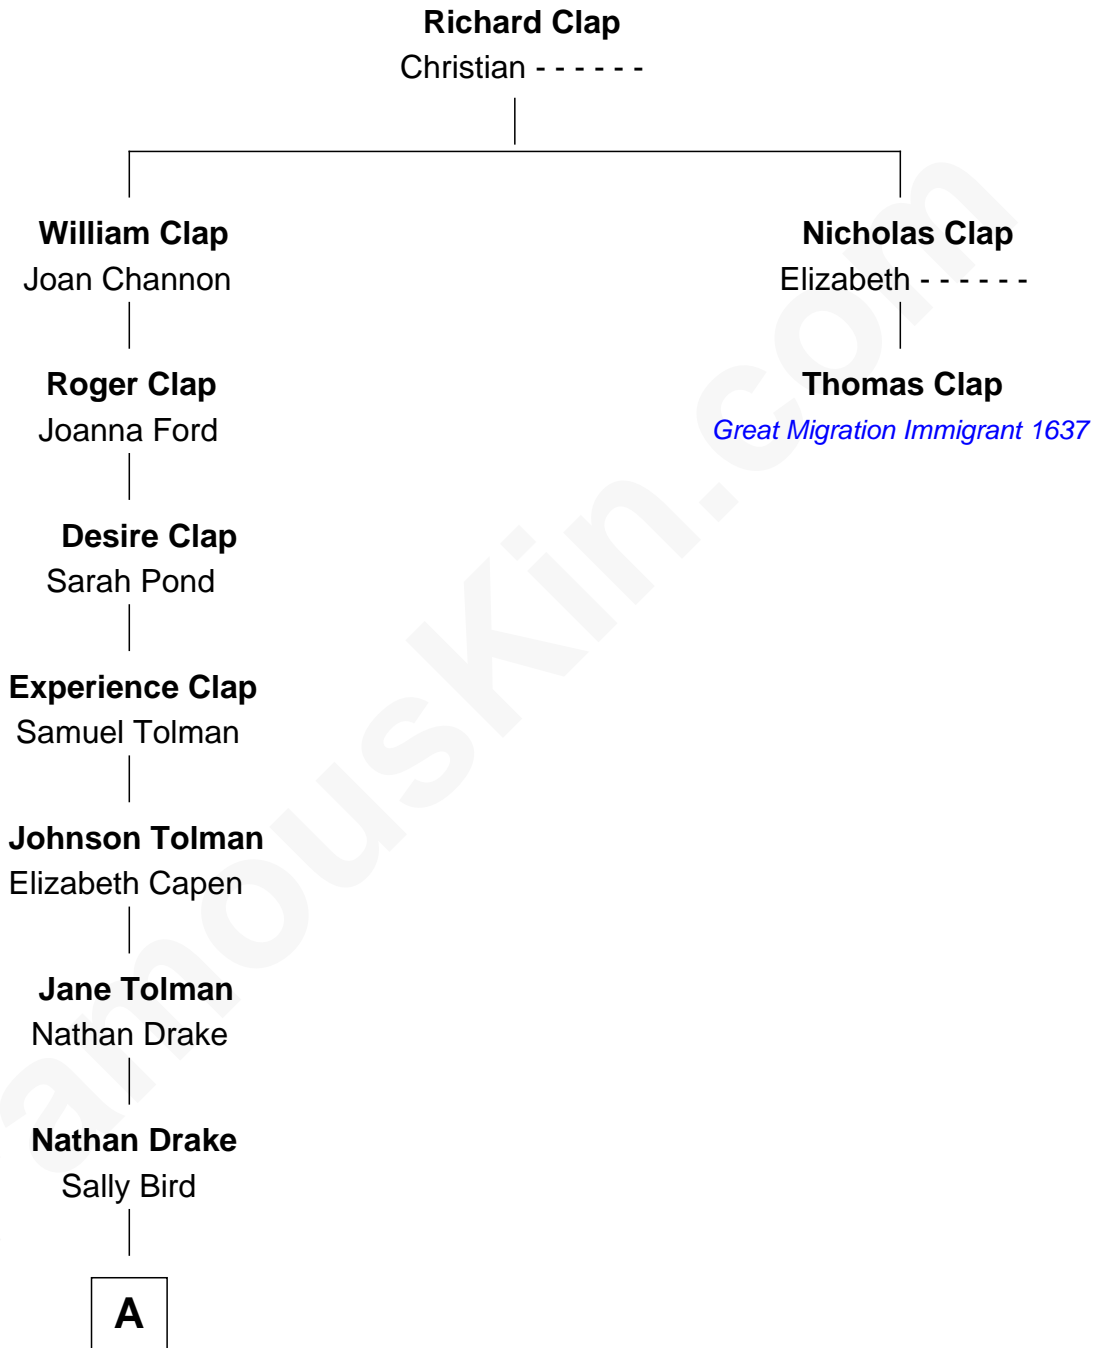

FamousKin.com

Relationship Chart of

Erle Stanley Gardner

Author of the Perry Mason series

1st cousin 8 times removed of

Thomas Clap

(c1608 - 1684) Great Migration Immigrant 1637

A

—
Olive Drake
Walter Pinkham Gardner

—
Charles Walter Gardner
Grace Adelpa Waugh

—
Erle Stanley Gardner
Author of Perry Mason

FamousKin.com