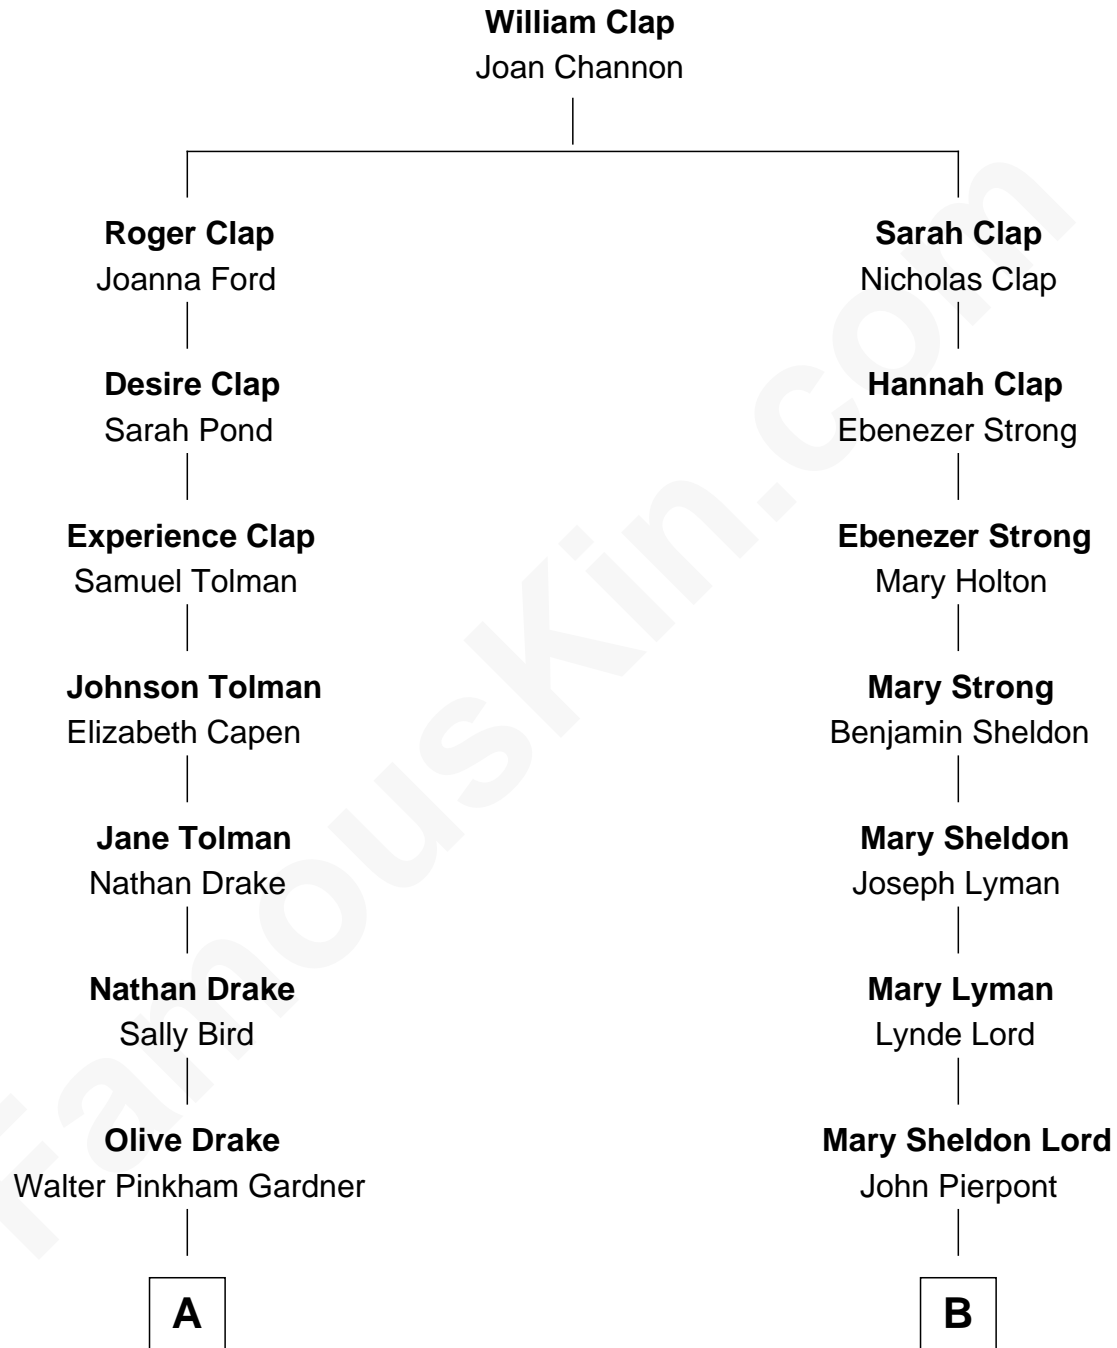

FamousKin.com

Relationship Chart of

Erle Stanley Gardner

Author of the Perry Mason series

8th cousin of

J.P. Morgan

American Banker and Art Collector

A

Charles Walter Gardner

Grace Adelpma Waugh

Erle Stanley Gardner

Author of Perry Mason

B

Juliet Pierpont

Junius Spencer Morgan

J.P. Morgan