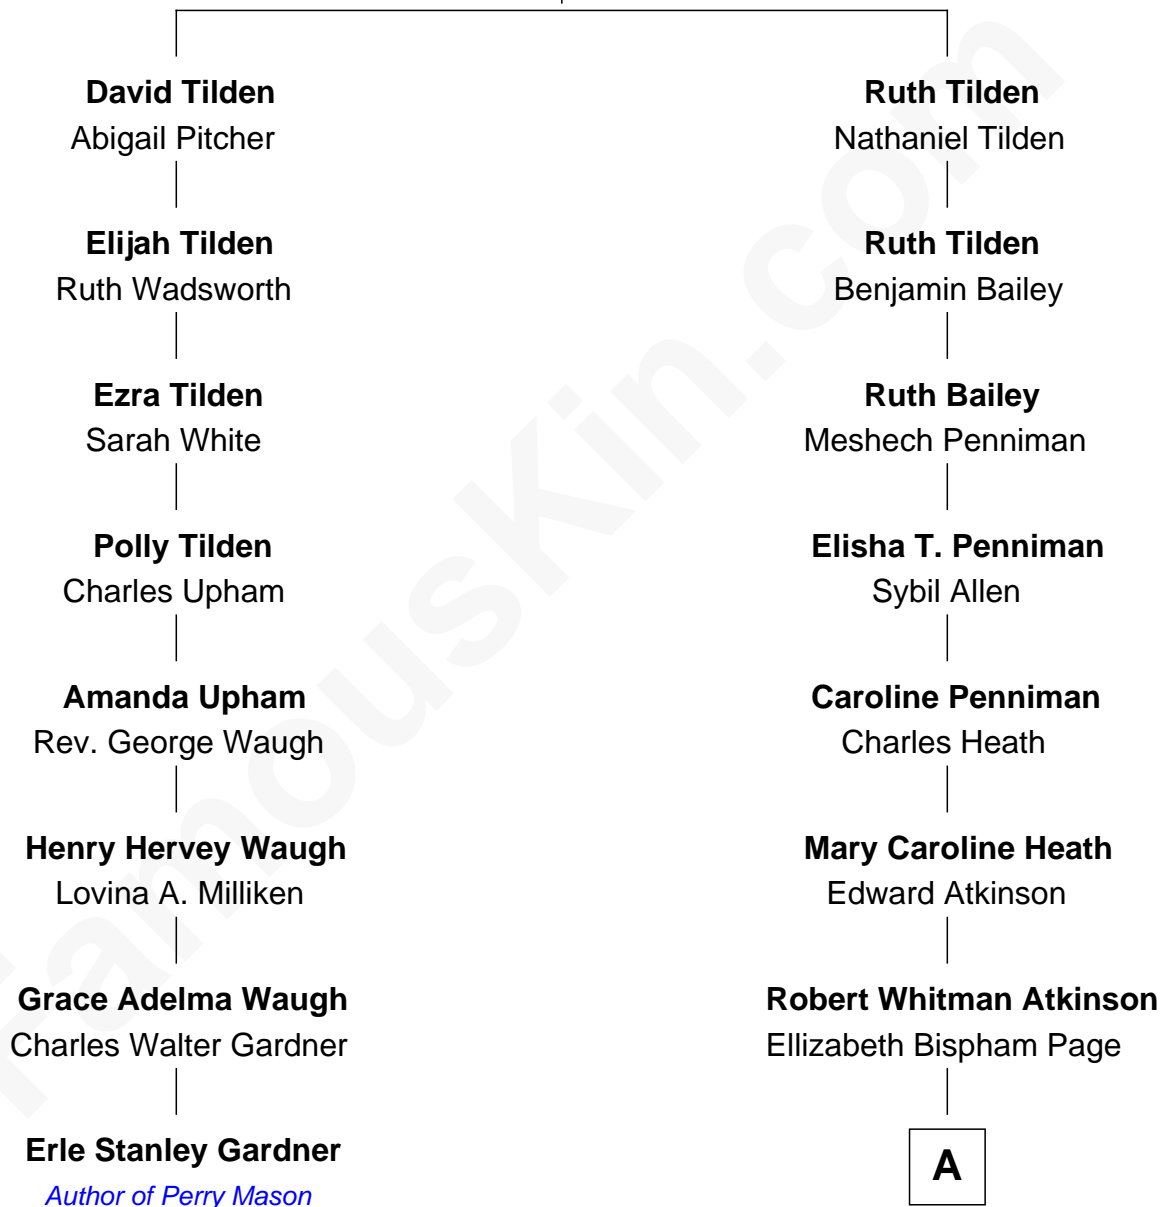

FamousKin.com

Relationship Chart of

Erle Stanley Gardner

Author of the Perry Mason series

7th cousin 1 time removed of

Sam Waterston

Stage, TV and Movie Actor

Stephen Tilden

Hannah Little

A

Alice Tucker Atkinson
George Chychele Waterston

Sam Waterston
Stage, TV and Movie Actor

FamousKin.com