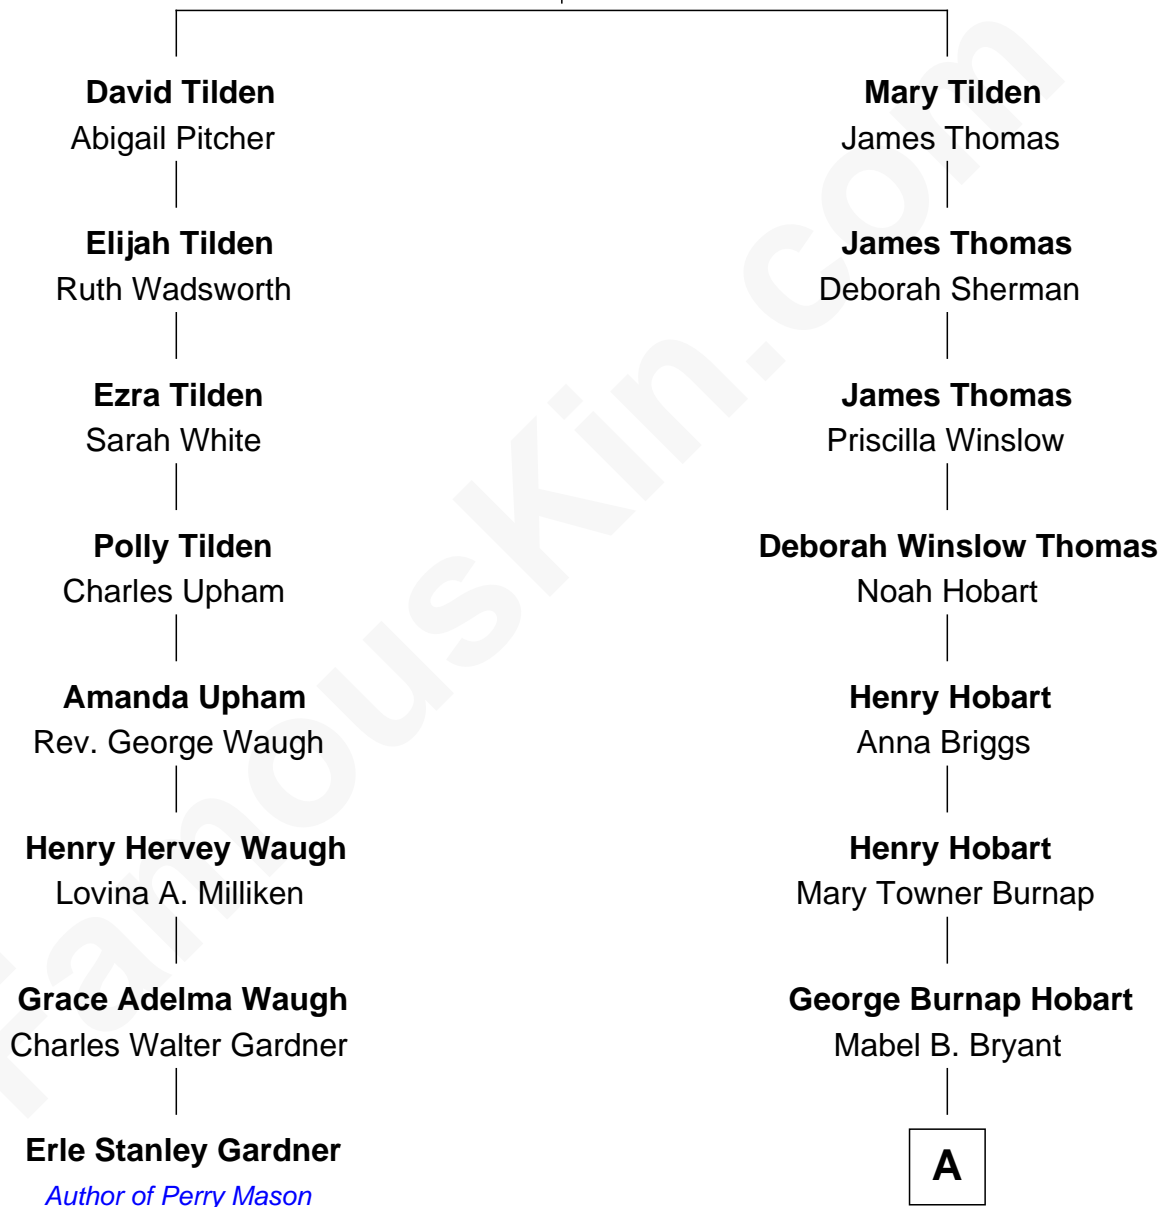

FamousKin.com

Relationship Chart of

Erle Stanley Gardner

Author of the Perry Mason series

7th cousin 2 times removed of

Ali Wentworth

TV Actress and Comedienne

Stephen Tilden

Hannah Little

A

Richard Bryant Hobart

Janet January Elliott

Mable Bryant Hobart

Eric Bartlett Wentworth

Ali Wentworth

TV Actress and Comedienne