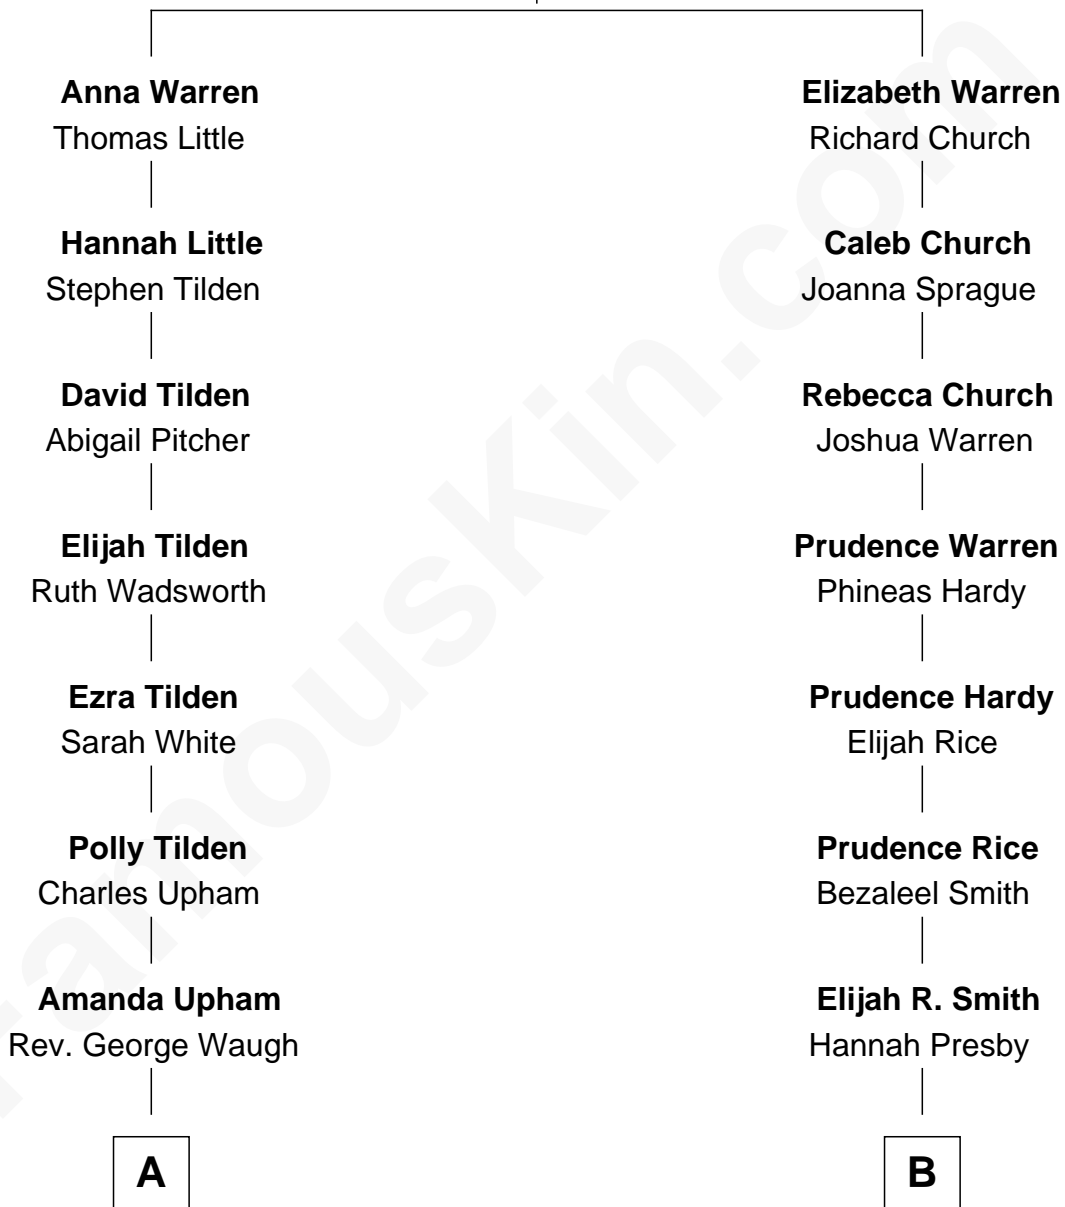

FamousKin.com

Relationship Chart of

Erle Stanley Gardner

Author of the Perry Mason series

9th cousin 2 times removed of

Ben Jealous

President and CEO of NAACP

Richard Warren
Elizabeth Walker

A

Henry Hervey Waugh

Lovina A. Milliken

Grace Adelma Waugh

Charles Walter Gardner

Erle Stanley Gardner

Author of Perry Mason

B

Leonard Wood Smith

Lucy J. Youngman

Joseph Cummings Smith

Ethel Maude Locke

Annette Smith

Dr. Sargent Jealous

Frederick Smith Jealous

Ann Frederica Todd