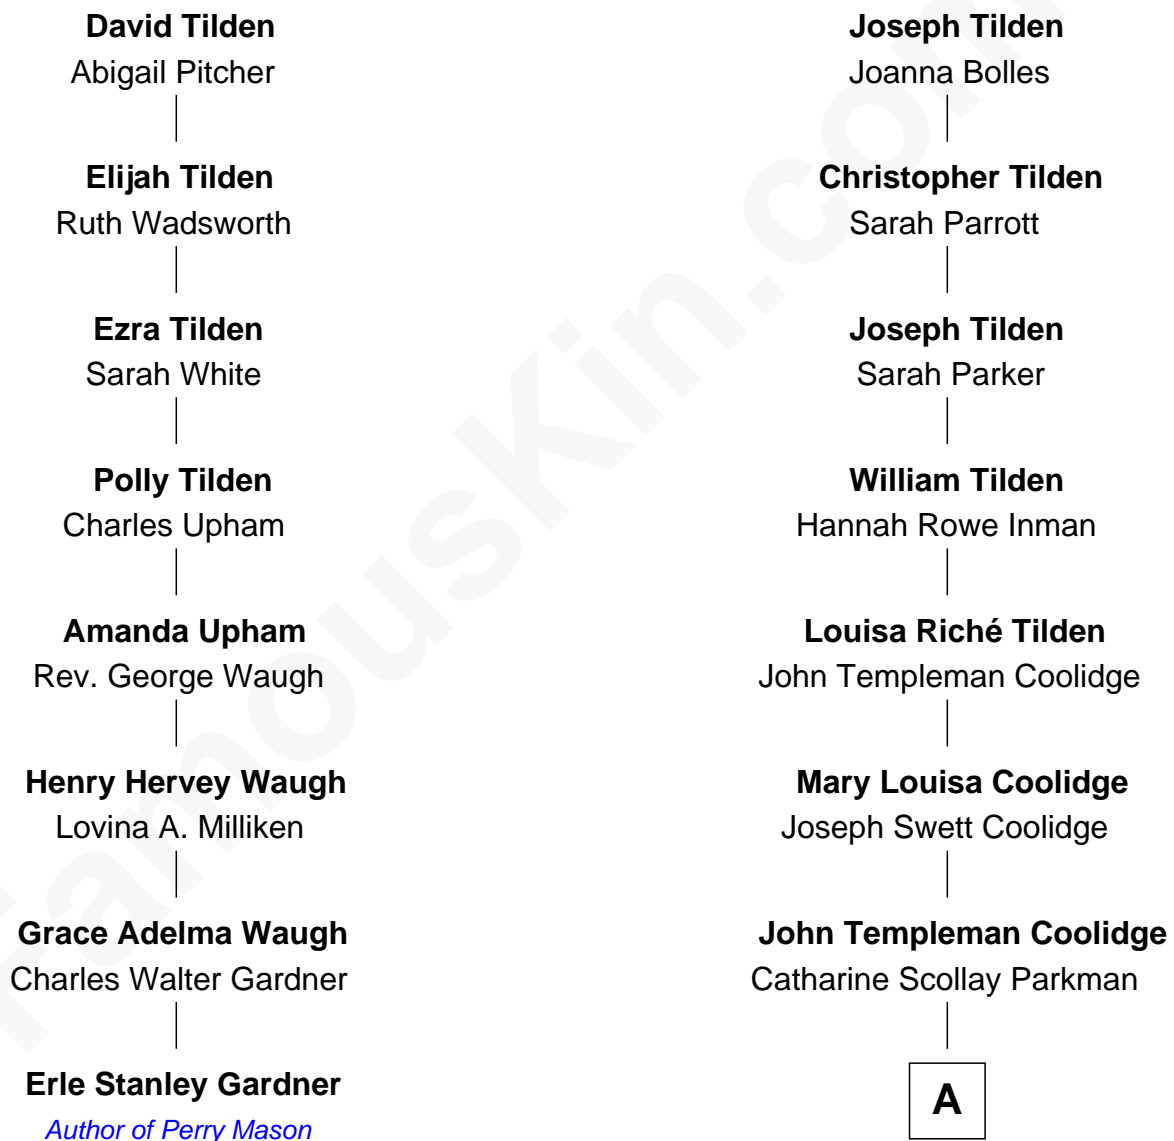

Stephen Tilden

Hannah Little