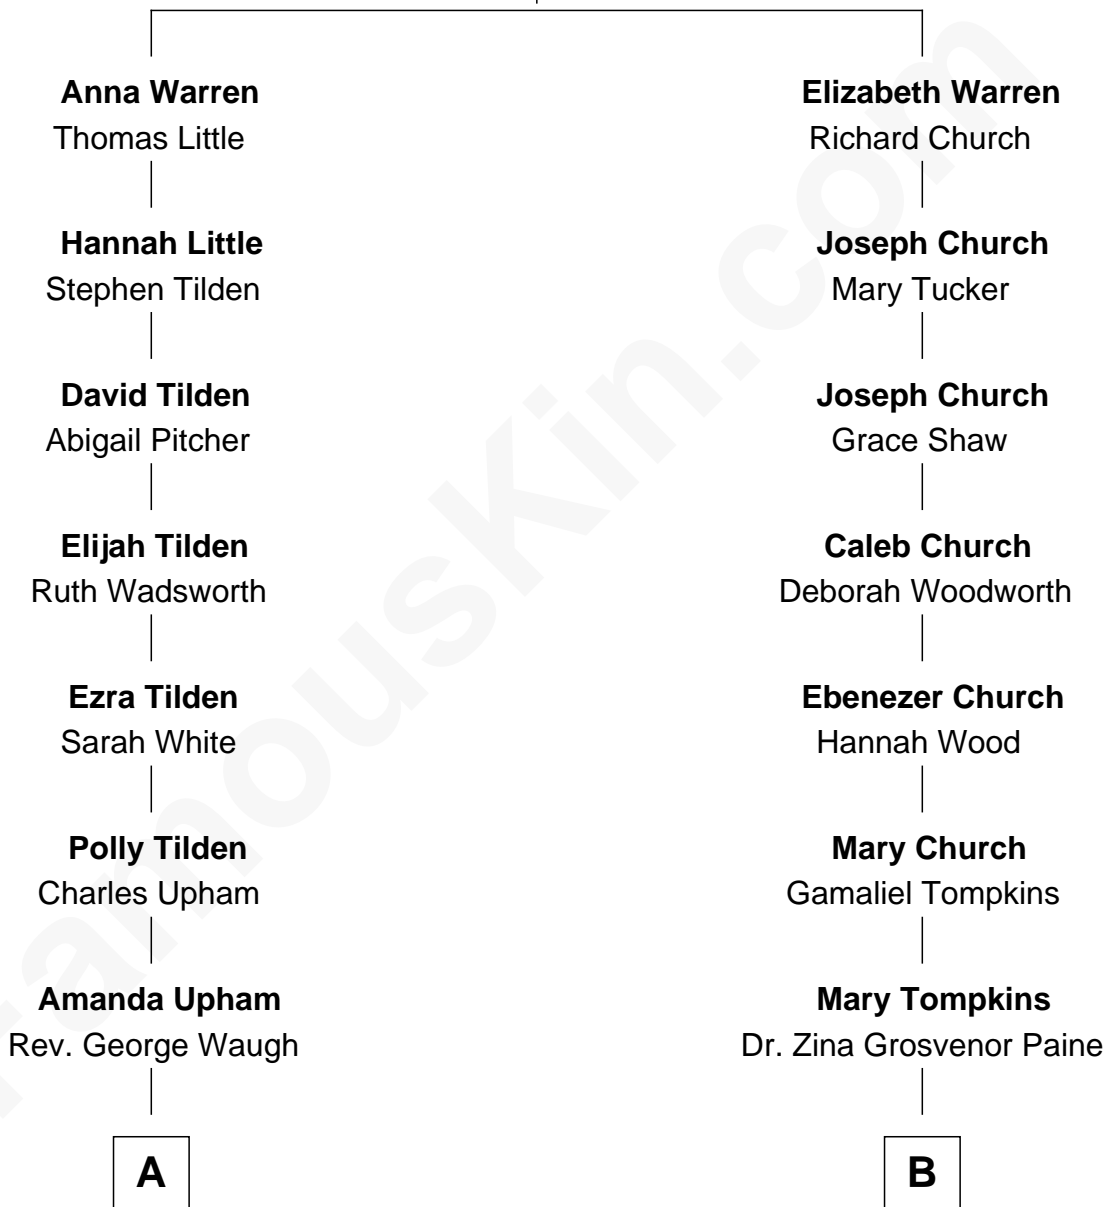

## Relationship Chart of

### Erle Stanley Gardner

*Author of the Perry Mason series*

9th cousin of

### Charles M. Dale

*66th Governor of New Hampshire*

**Richard Warren**  
Elizabeth Walker

**A**

**Henry Hervey Waugh**

Lovina A. Milliken

**Grace Adelma Waugh**

Charles Walter Gardner

**Erle Stanley Gardner**

*Author of Perry Mason*

**B**

**Nathaniel Tompkins Paine**

Martha Mariah Milby

**Maud Paine**

Fred Vernon Dale

**Charles M. Dale**