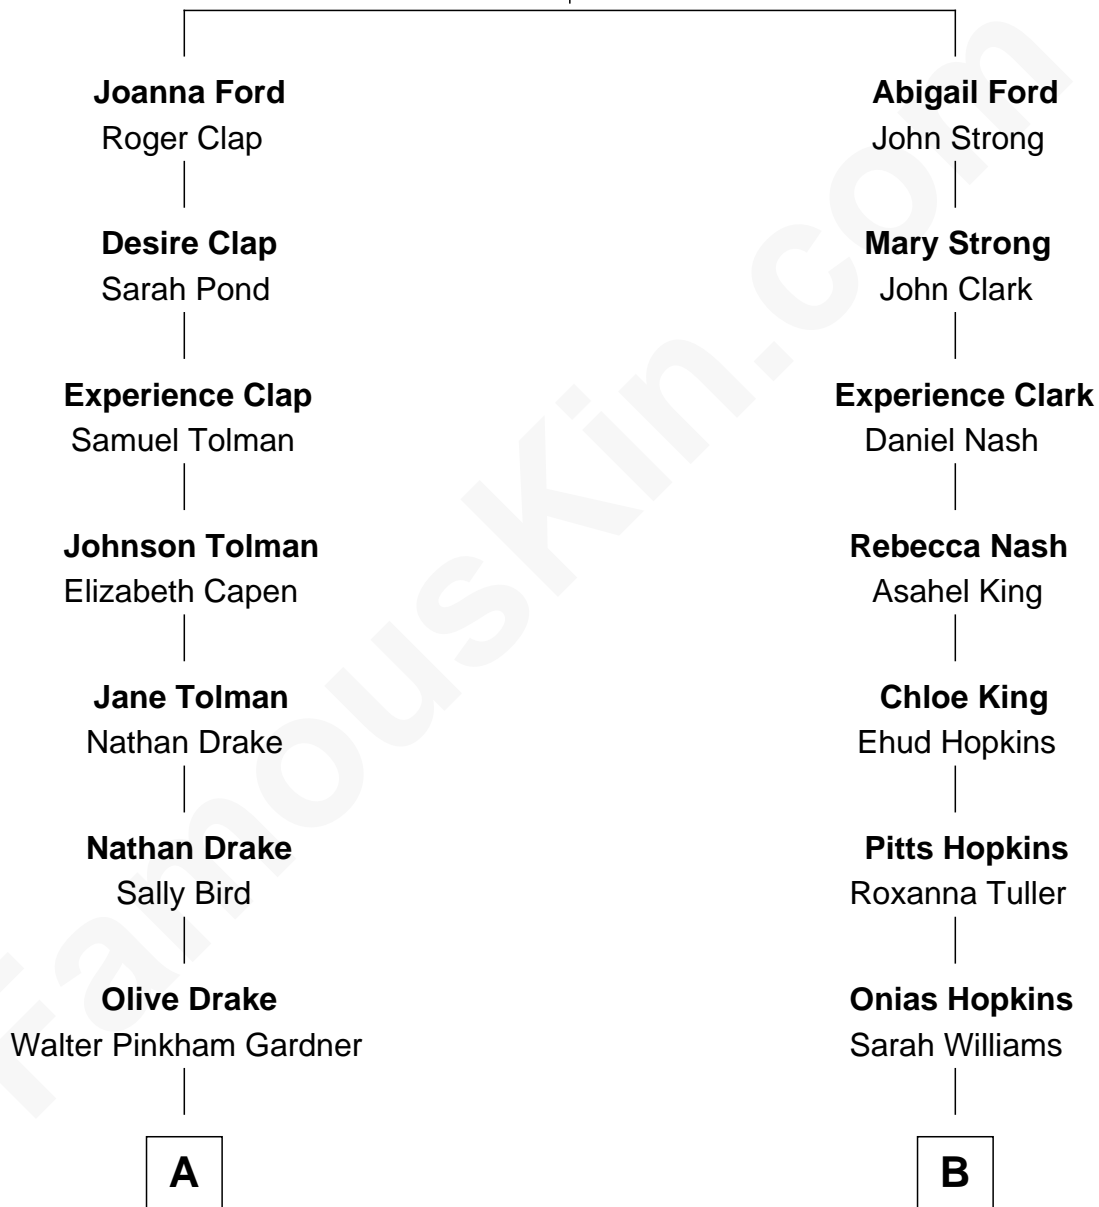

FamousKin.com

Relationship Chart of

Erle Stanley Gardner

Author of the Perry Mason series

8th cousin 5 times removed of

Taylor Lautner

TV and Movie Actor

Thomas Ford
Elizabeth Charde

A

Charles Walter Gardner

Grace Adelma Waugh

Erle Stanley Gardner

Author of Perry Mason

B

Amos Hopkins

Elizabeth Whitman