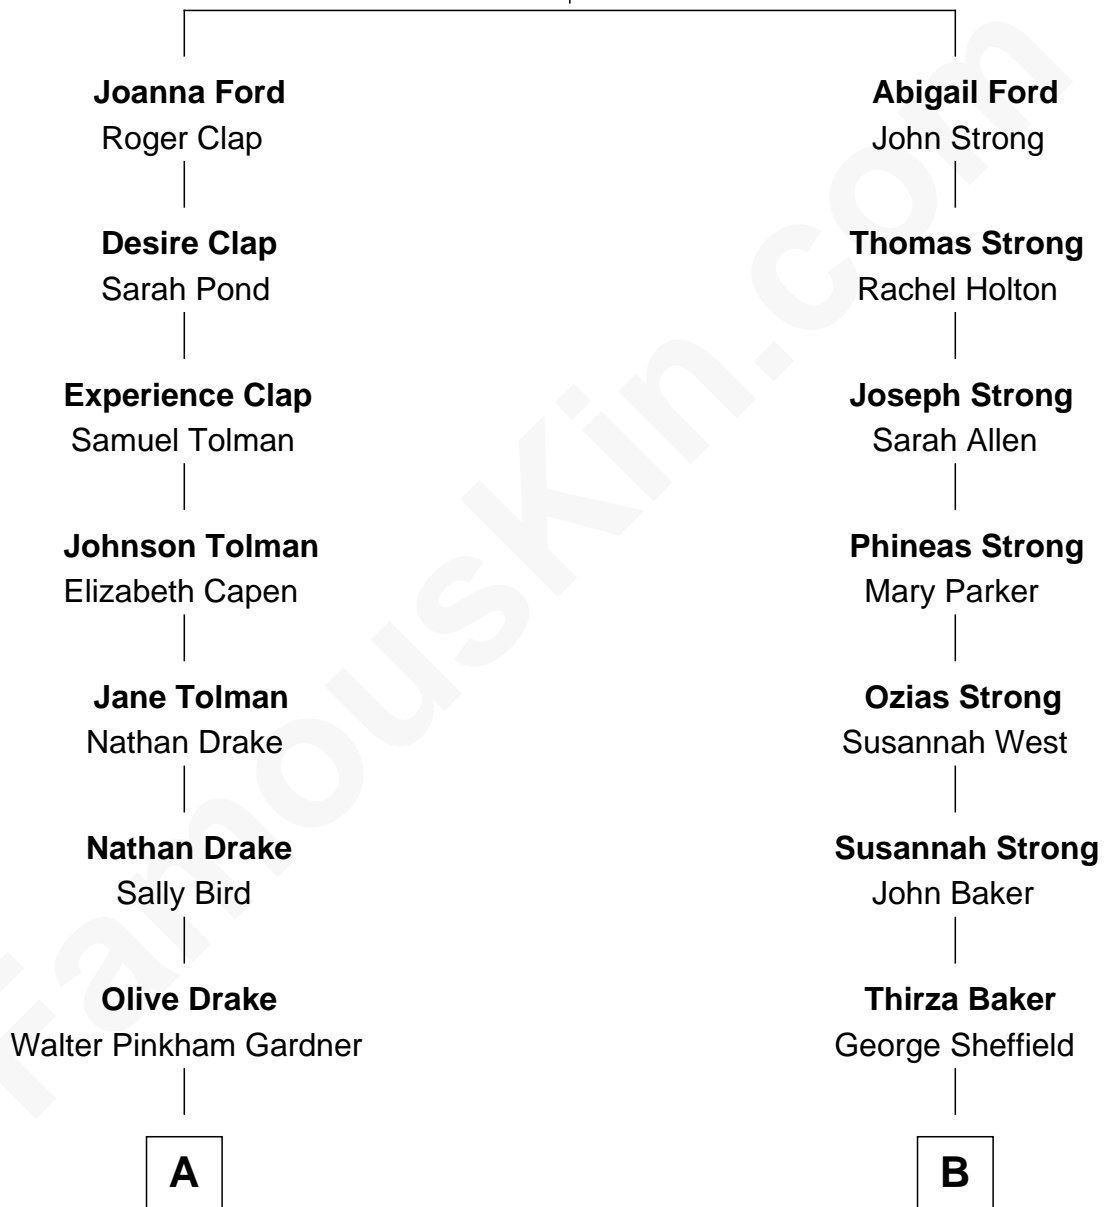

## Relationship Chart of

### Erle Stanley Gardner

*Author of the Perry Mason series*

8th cousin 3 times removed of

### Glenn Close

*Movie, Television, and Stage Actress*

**Thomas Ford**  
Elizabeth Charde

**A**

**Charles Walter Gardner**

Grace Adelma Waugh

**Erle Stanley Gardner**

*Author of Perry Mason*