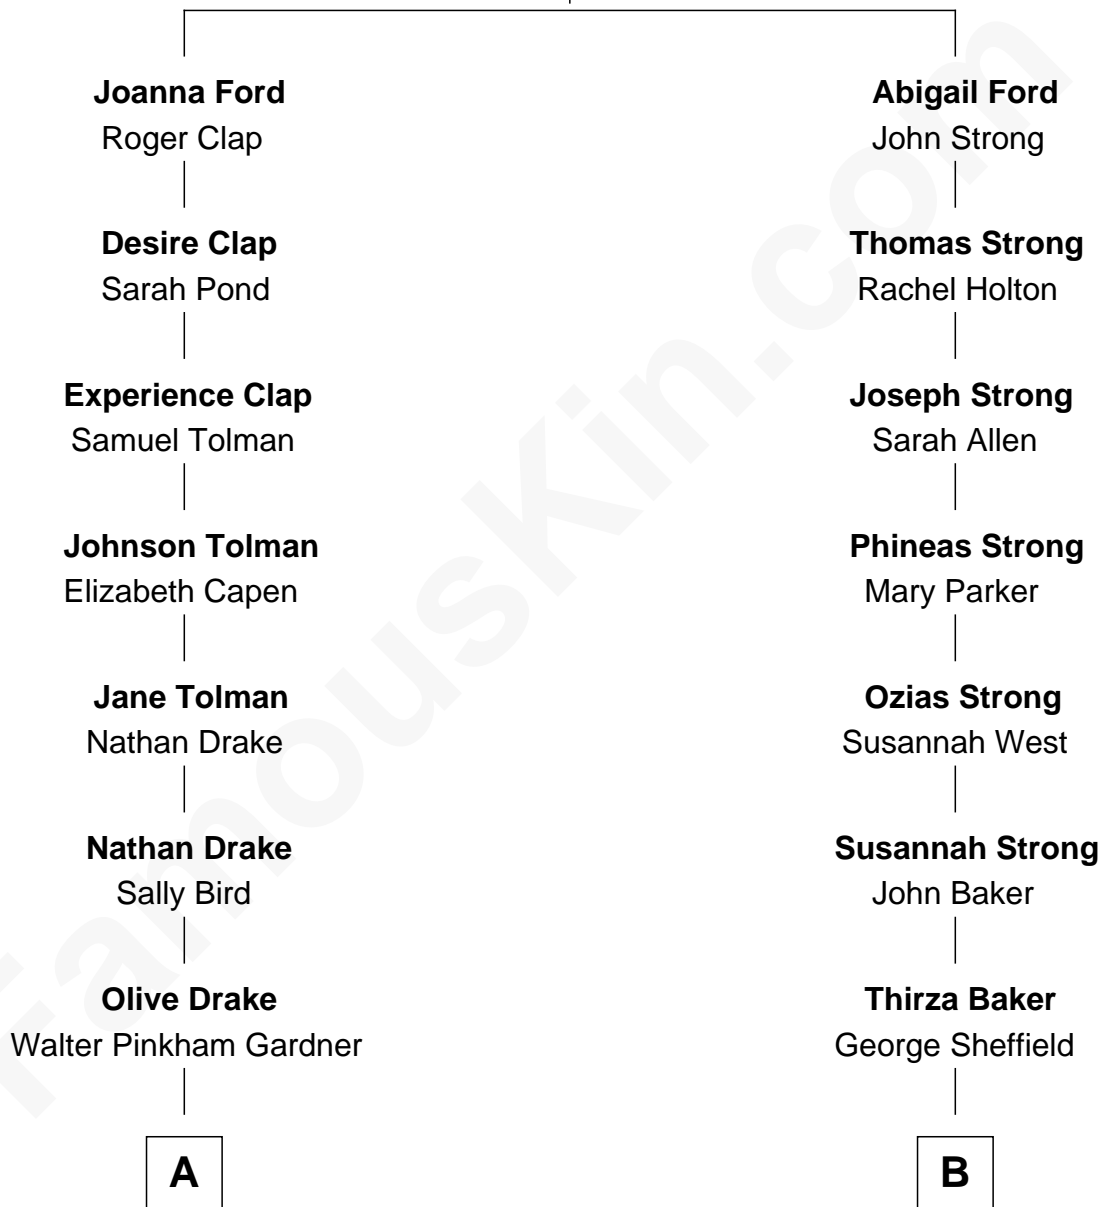

FamousKin.com

Relationship Chart of

Erle Stanley Gardner

Author of the Perry Mason series

8th cousin 4 times removed of

Brooke Shields

Movie Actress and Model

Thomas Ford
Elizabeth Charde

A

Charles Walter Gardner

Grace Adelma Waugh

Erle Stanley Gardner

Author of Perry Mason

B

Betsey Sheffield

John Keyes Campbell

Mary L. Campbell

Charles Arthur Moore

Mary Elsie Moore

Prince Marina Torlonia

Princess Donna Marina Torlonia

Francis Xavier Shields

Francis Alexander Shields

Theresia Anna Lilian Maria Schmon