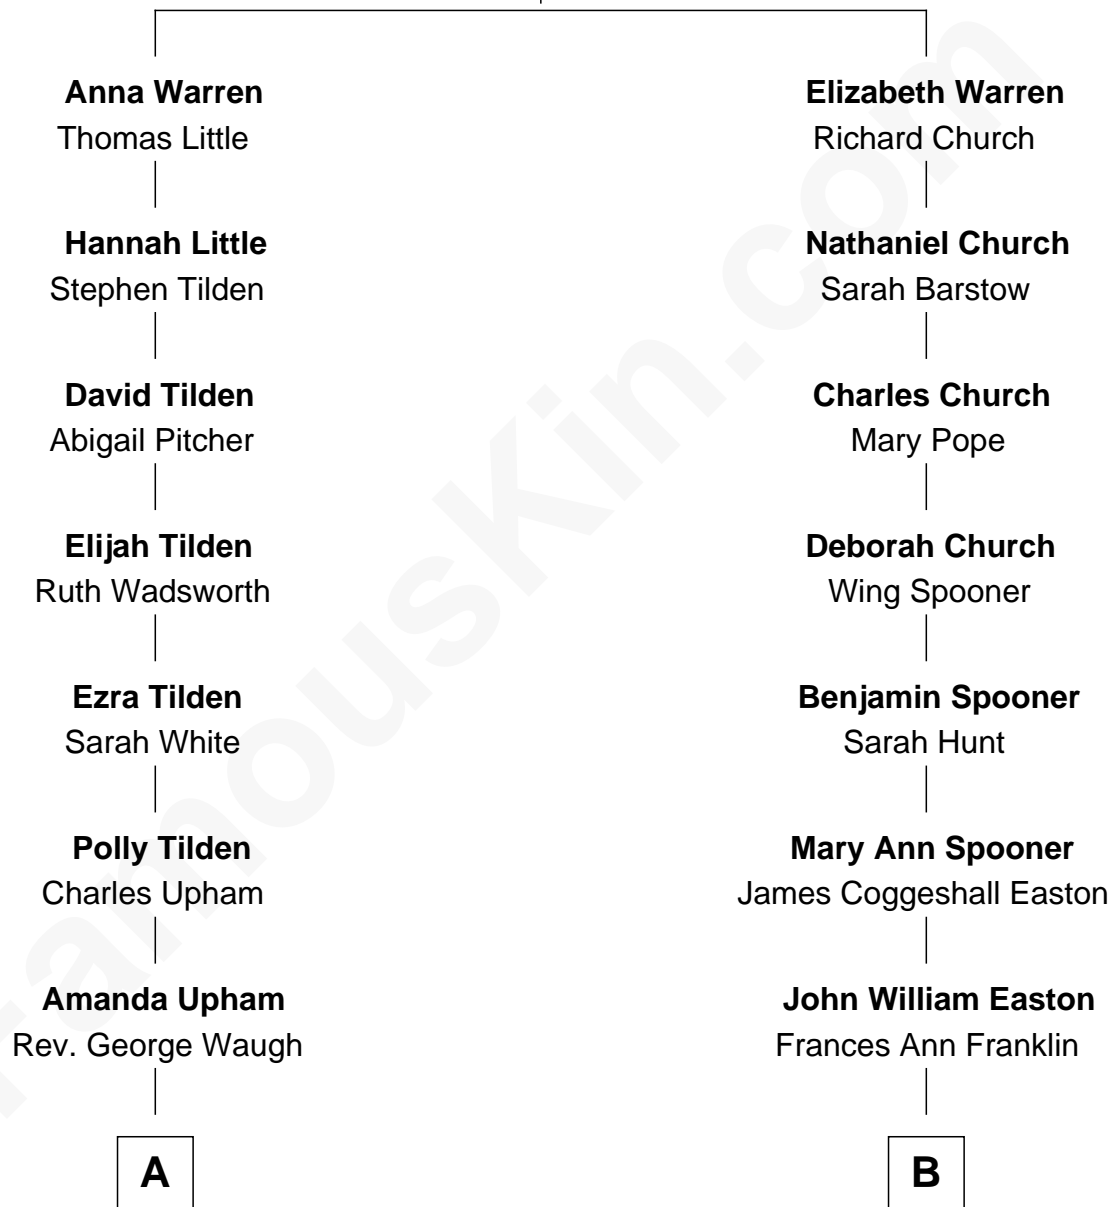

FamousKin.com

Relationship Chart of

Erle Stanley Gardner

Author of the Perry Mason series

9th cousin 1 time removed of

Marilyn Monroe

Actress, Model, and Singer

Richard Warren
Elizabeth Walker

A

Henry Hervey Waugh

Lovina A. Milliken

Grace Adelma Waugh

Charles Walter Gardner

Erle Stanley Gardner

Author of Perry Mason

B

Elizabeth Cutting Easton

William Congdon Tennant

Elizabeth Easton Tennant

Frederick Almy Gifford

Charles Stanley Gifford

Gladys Pearl Monroe

Marilyn Monroe

Actress, Model, and Singer