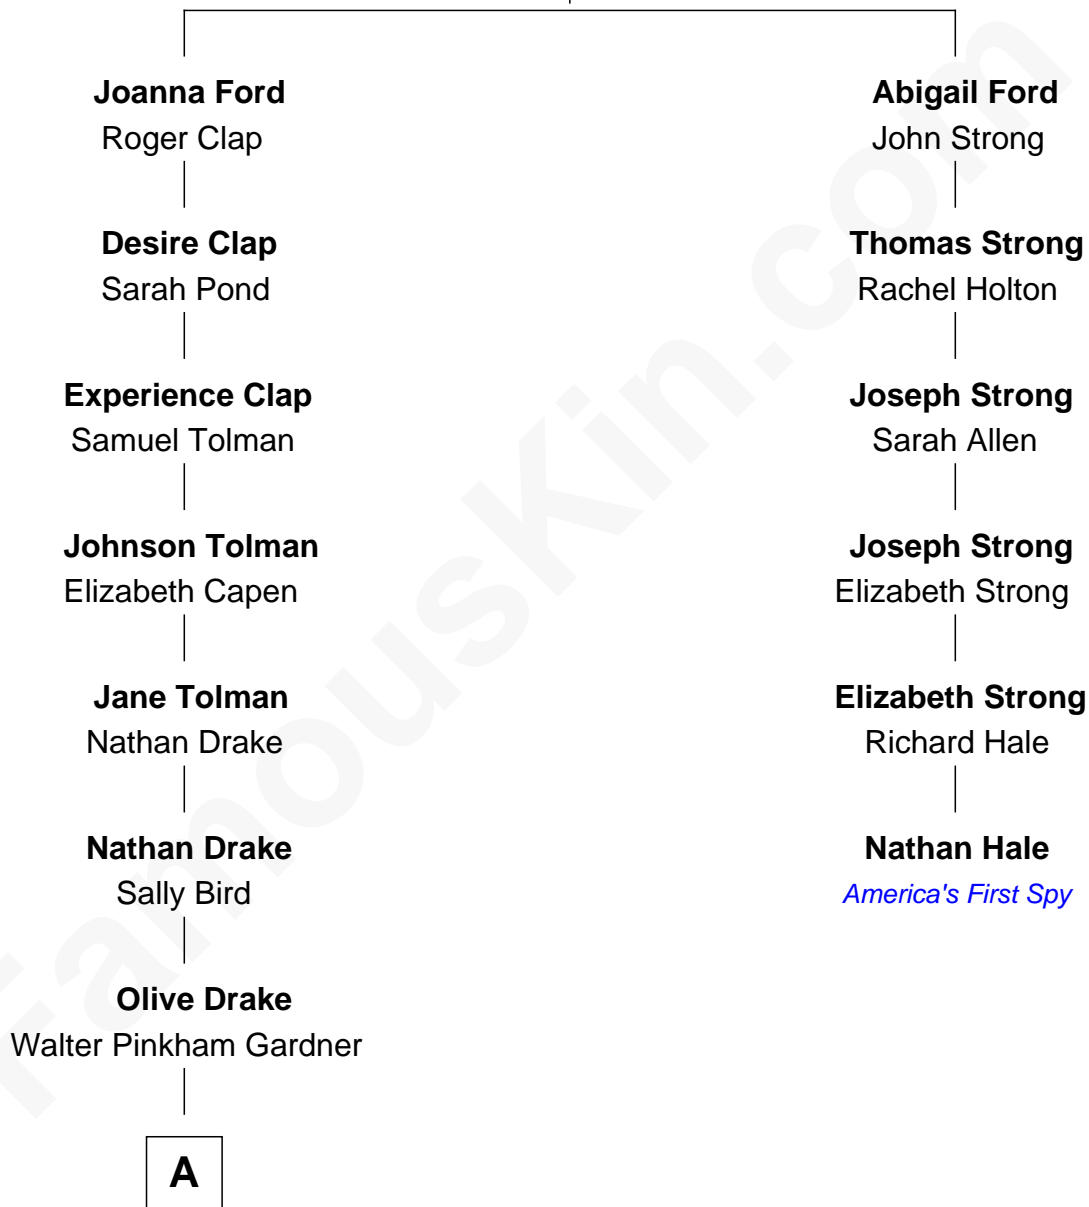

FamousKin.com

Relationship Chart of

Erle Stanley Gardner

Author of the Perry Mason series

5th cousin 3 times removed of

Nathan Hale

America's First Spy

Thomas Ford
Elizabeth Charde

A

Charles Walter Gardner
Grace Adelma Waugh

Erle Stanley Gardner
Author of Perry Mason

FamousKin.com