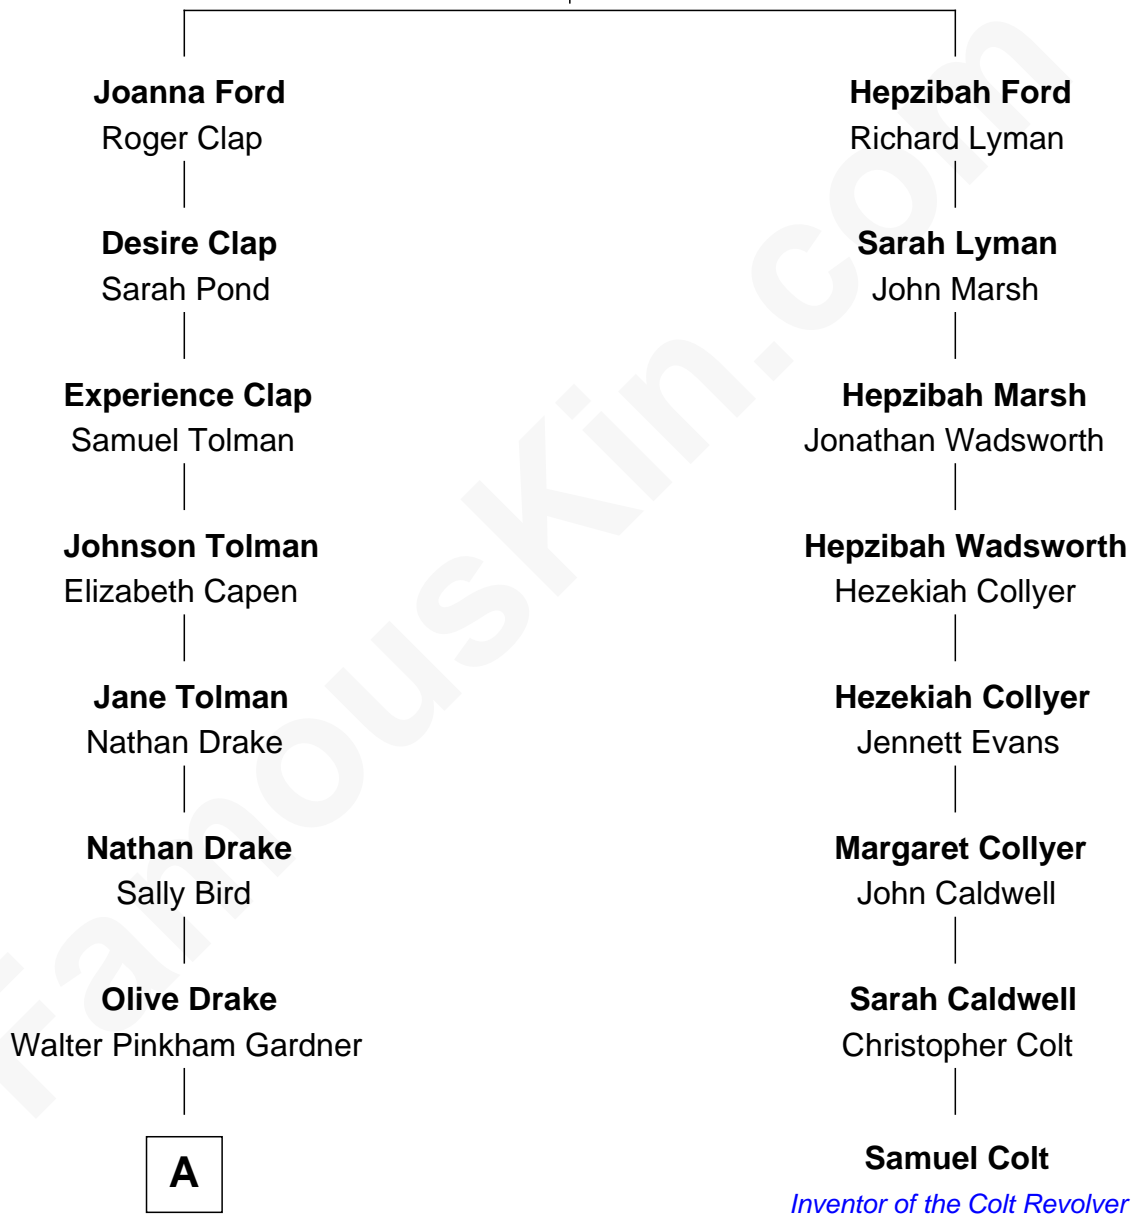

## Relationship Chart of

### Erle Stanley Gardner

*Author of the Perry Mason series*

7th cousin 1 time removed of

### Samuel Colt

*Inventor of the Colt Revolver*

**Thomas Ford**  
Elizabeth Charde

**A**

Charles Walter Gardner

Grace Adelma Waugh

Erle Stanley Gardner

*Author of Perry Mason*