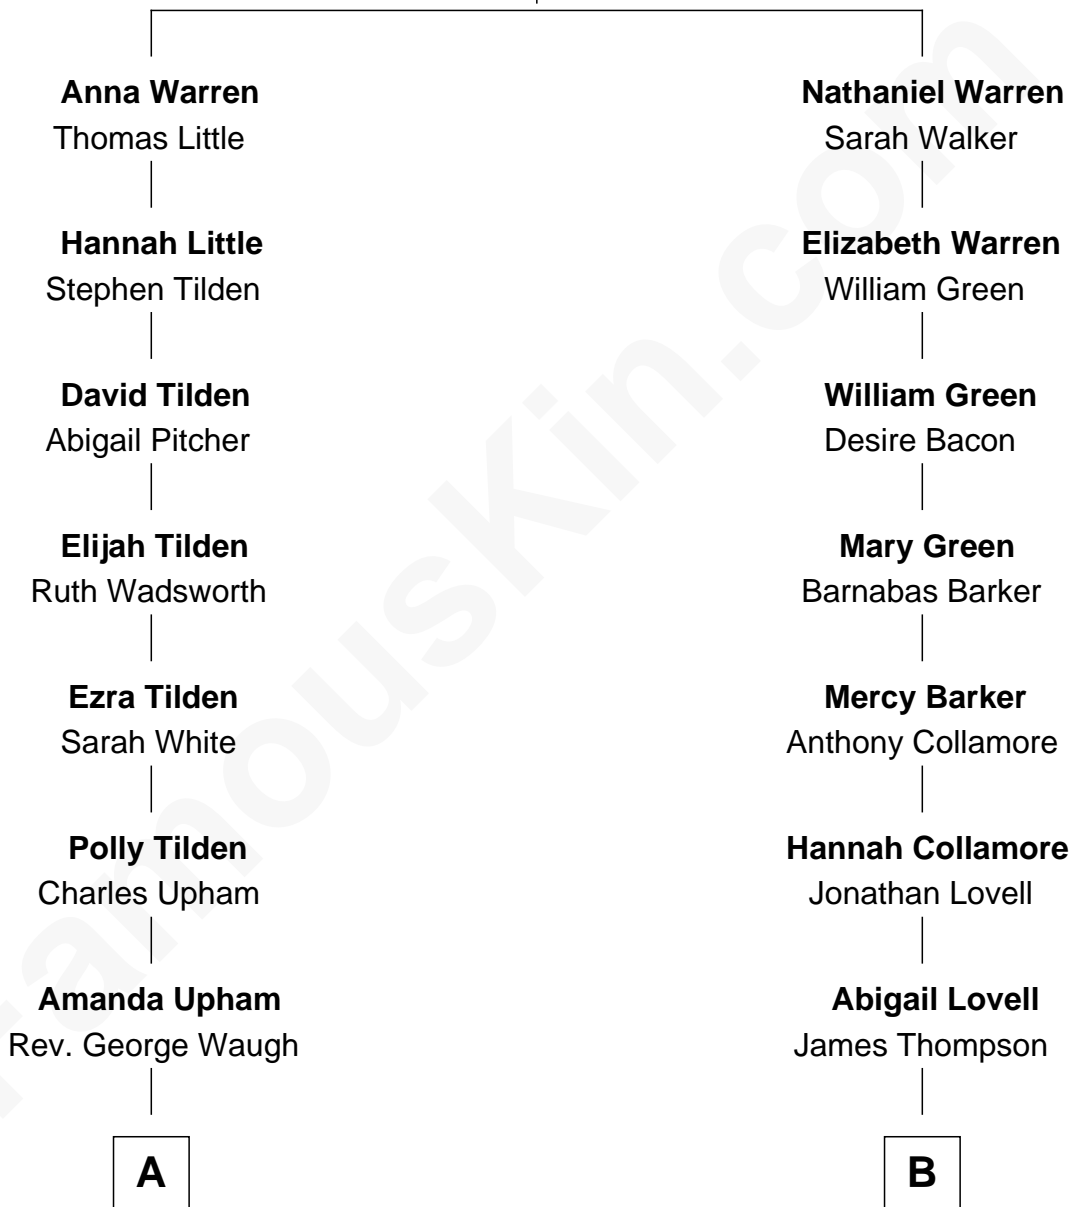

## Relationship Chart of

### Erle Stanley Gardner

*Author of the Perry Mason series*

9th cousin 3 times removed of

**Bill Gates**

*Founder of Microsoft*

**Richard Warren**  
Elizabeth Walker

**A**

**Henry Hervey Waugh**

Lovina A. Milliken

**Grace Adelma Waugh**

Charles Walter Gardner

**Erle Stanley Gardner**

*Author of Perry Mason*

**B**

**Barker Lovell Thompson**

Caroline M. - - - - -

**Isabella A. Thompson**

Oscar Rodman Oakley

**Belle Oakley**

James W. Maxwell

**James Willard Maxwell**

Adelle Thompson

**Mary A. Maxwell**

William Henry Gates