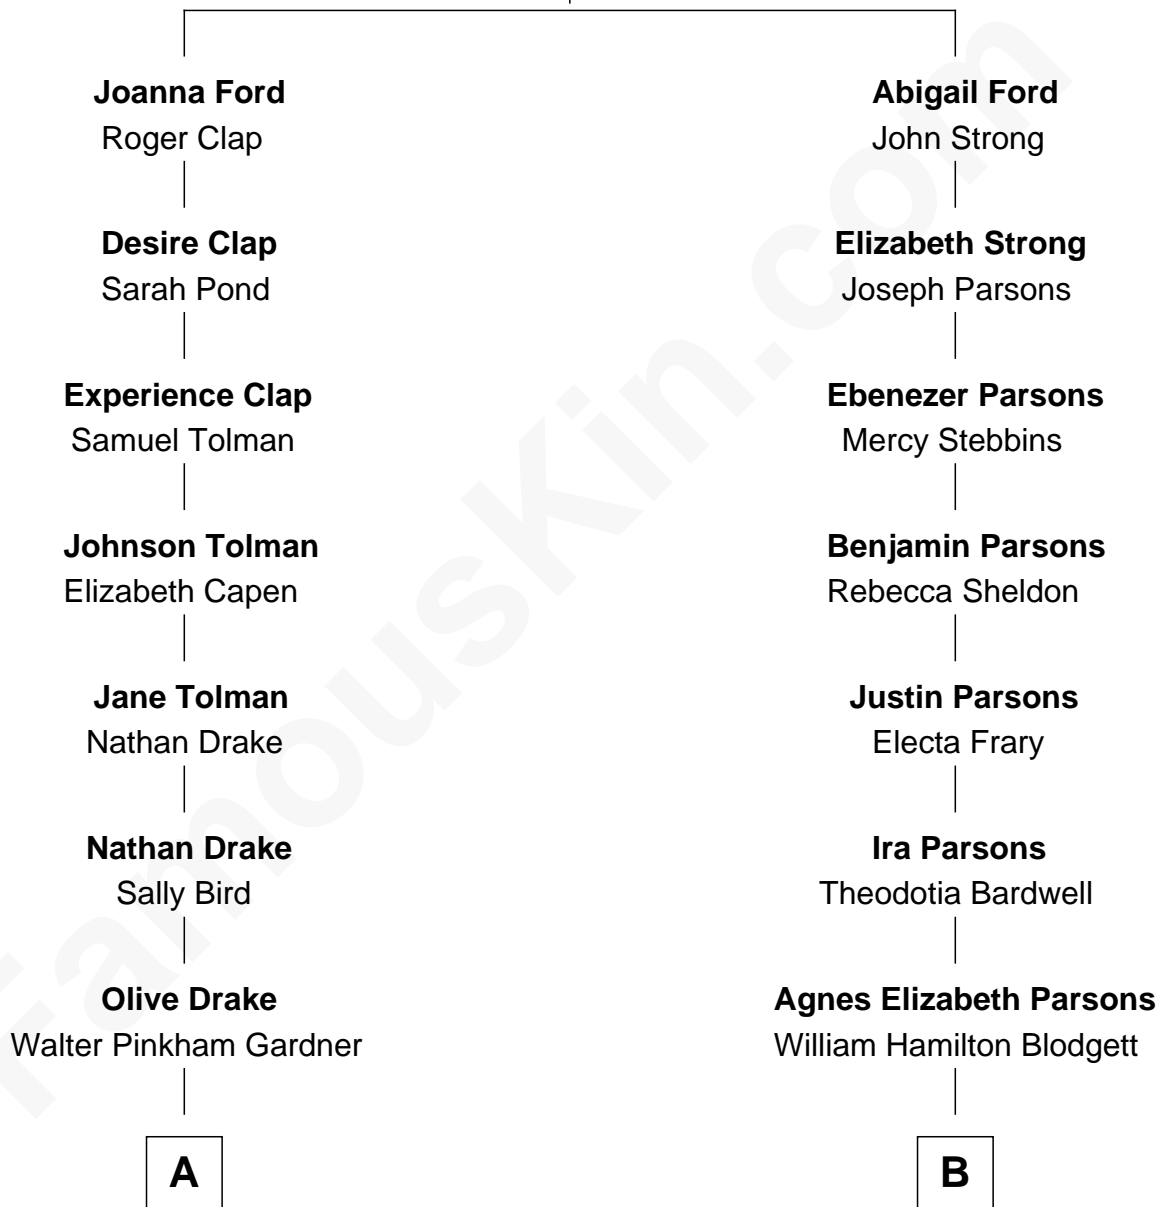

Thomas Ford
Elizabeth Charde