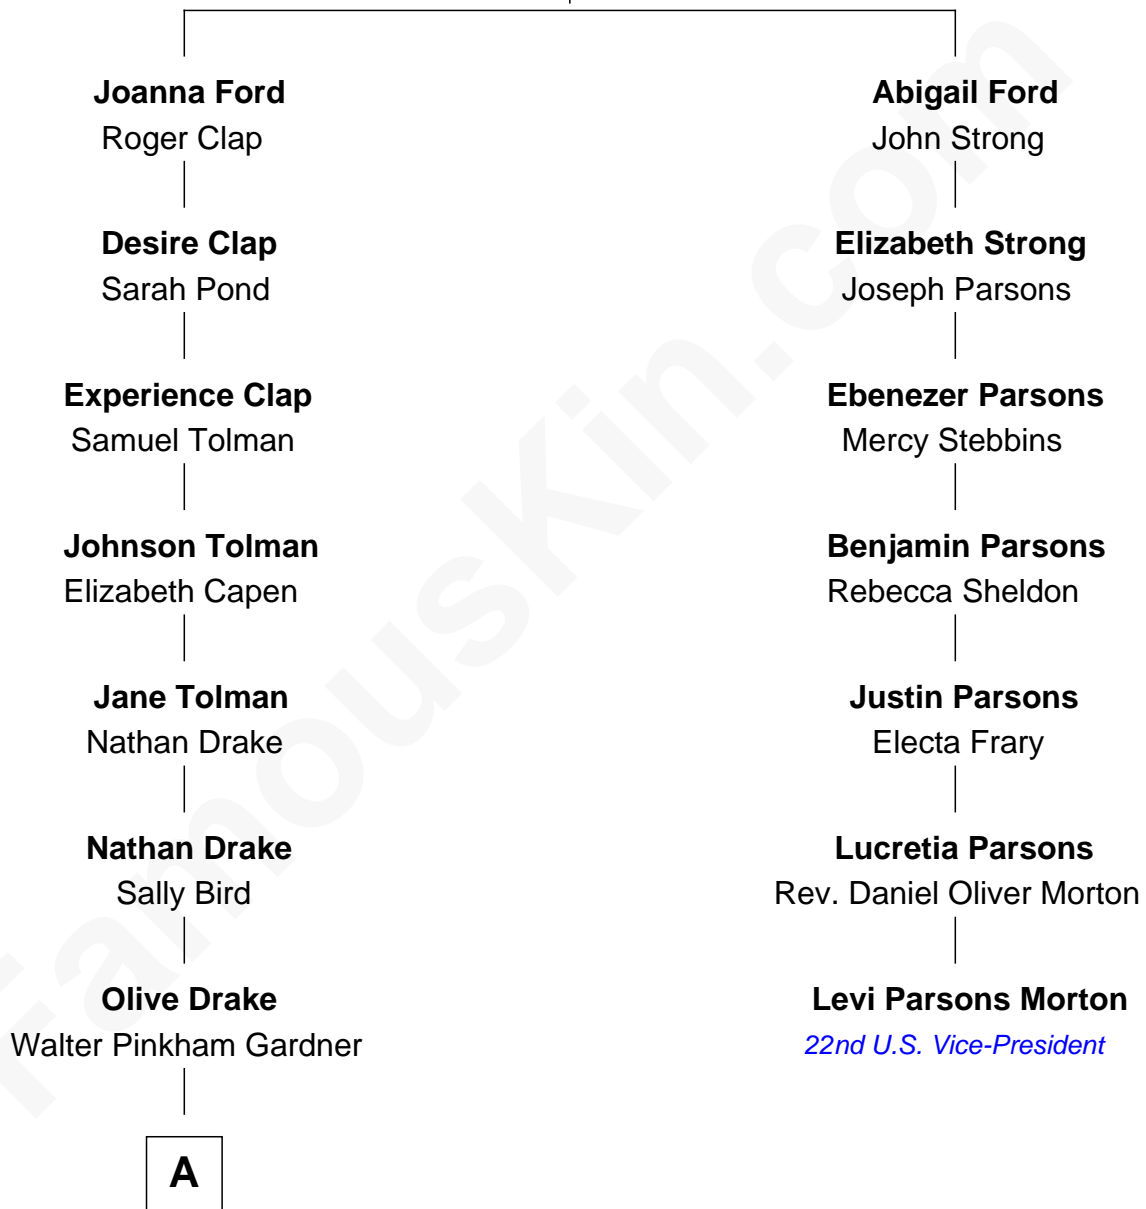

FamousKin.com

Relationship Chart of

Erle Stanley Gardner

Author of the Perry Mason series

6th cousin 2 times removed of

Levi Parsons Morton

22nd U.S. Vice-President

Thomas Ford
Elizabeth Charde

A

Charles Walter Gardner

Grace Adelma Waugh

Erle Stanley Gardner

Author of Perry Mason

FamousKin.com