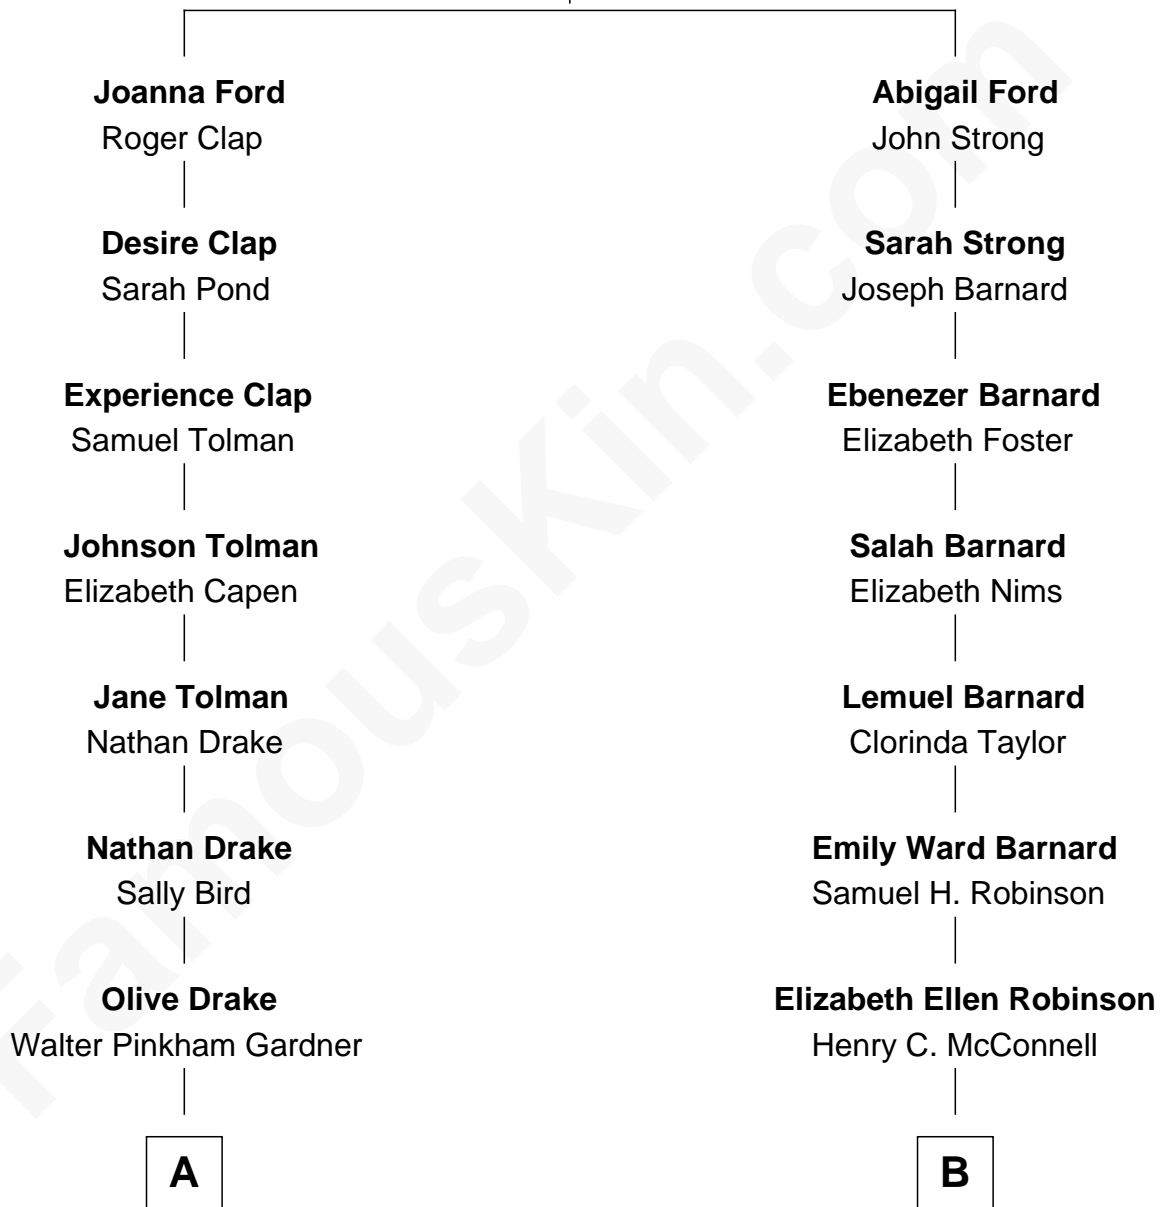

FamousKin.com

Relationship Chart of

Erle Stanley Gardner

Author of the Perry Mason series

8th cousin of

Lillian Gish

Stage, TV and Movie Actress

Thomas Ford
Elizabeth Charde

A

Charles Walter Gardner

Grace Adelma Waugh

Erle Stanley Gardner

Author of Perry Mason

B

Mary Robinson McConnell

James Lee Gish