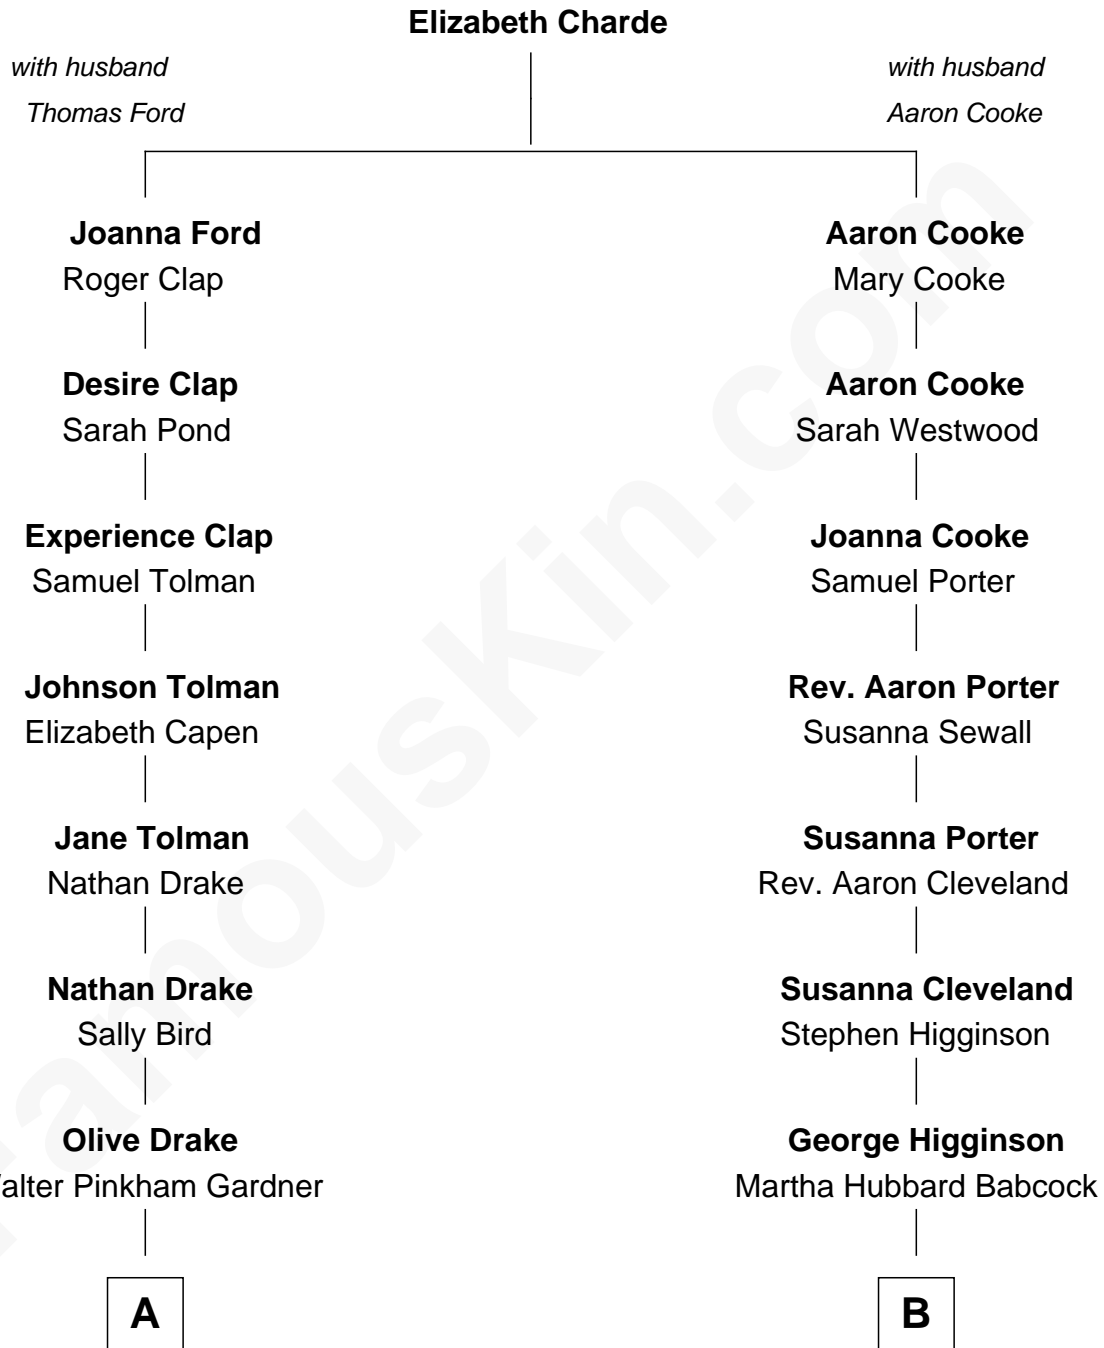

FamousKin.com

Relationship Chart of

Erle Stanley Gardner

Author of the Perry Mason series

8th cousin of

Henry Lee Higginson

Founder of the Boston Symphony Orchestra

A

Charles Walter Gardner

Grace Adelma Waugh

Erle Stanley Gardner

Author of Perry Mason

B

George Higginson

Mary Cabot Lee

Henry Lee Higginson