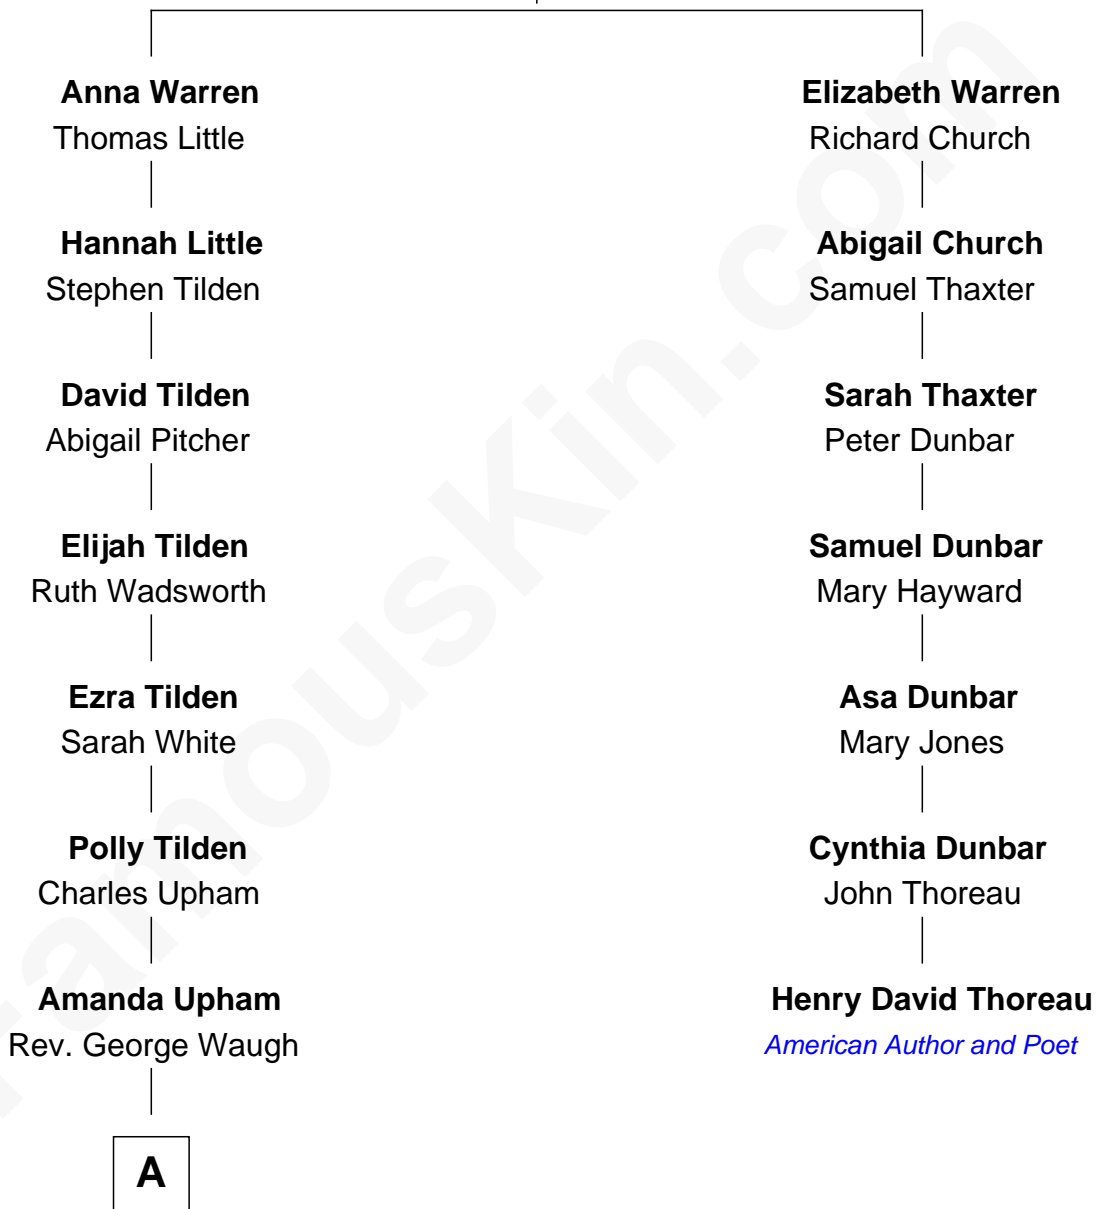

FamousKin.com Relationship Chart of

Erle Stanley Gardner

Author of the Perry Mason series

6th cousin 3 times removed of

Henry David Thoreau

American Author and Poet

Richard Warren
Elizabeth Walker

A

Henry Hervey Waugh

Lovina A. Milliken

Grace Adelma Waugh

Charles Walter Gardner

Erle Stanley Gardner

Author of Perry Mason

FamousKin.com