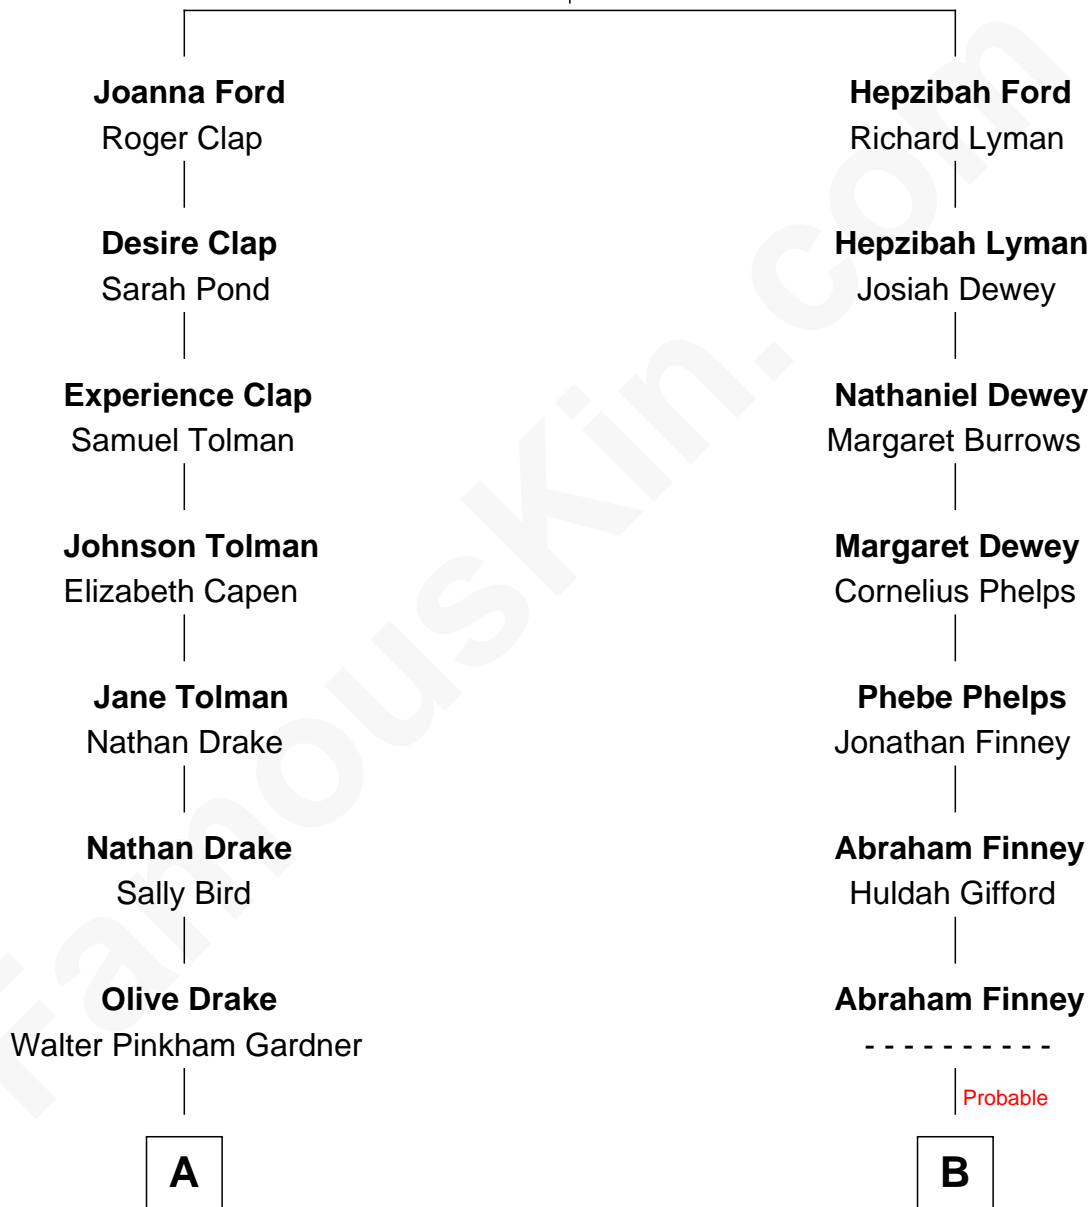

FamousKin.com

Relationship Chart of

Erle Stanley Gardner

Author of the Perry Mason series

8th cousin 3 times removed of

Carl Wilson

Co-Founder of The Beach Boys

Thomas Ford
Elizabeth Charde

A

Charles Walter Gardner

Grace Adelma Waugh

Erle Stanley Gardner

Author of Perry Mason

B

Eli Barnum Finney

Ellen Celia Coughlin