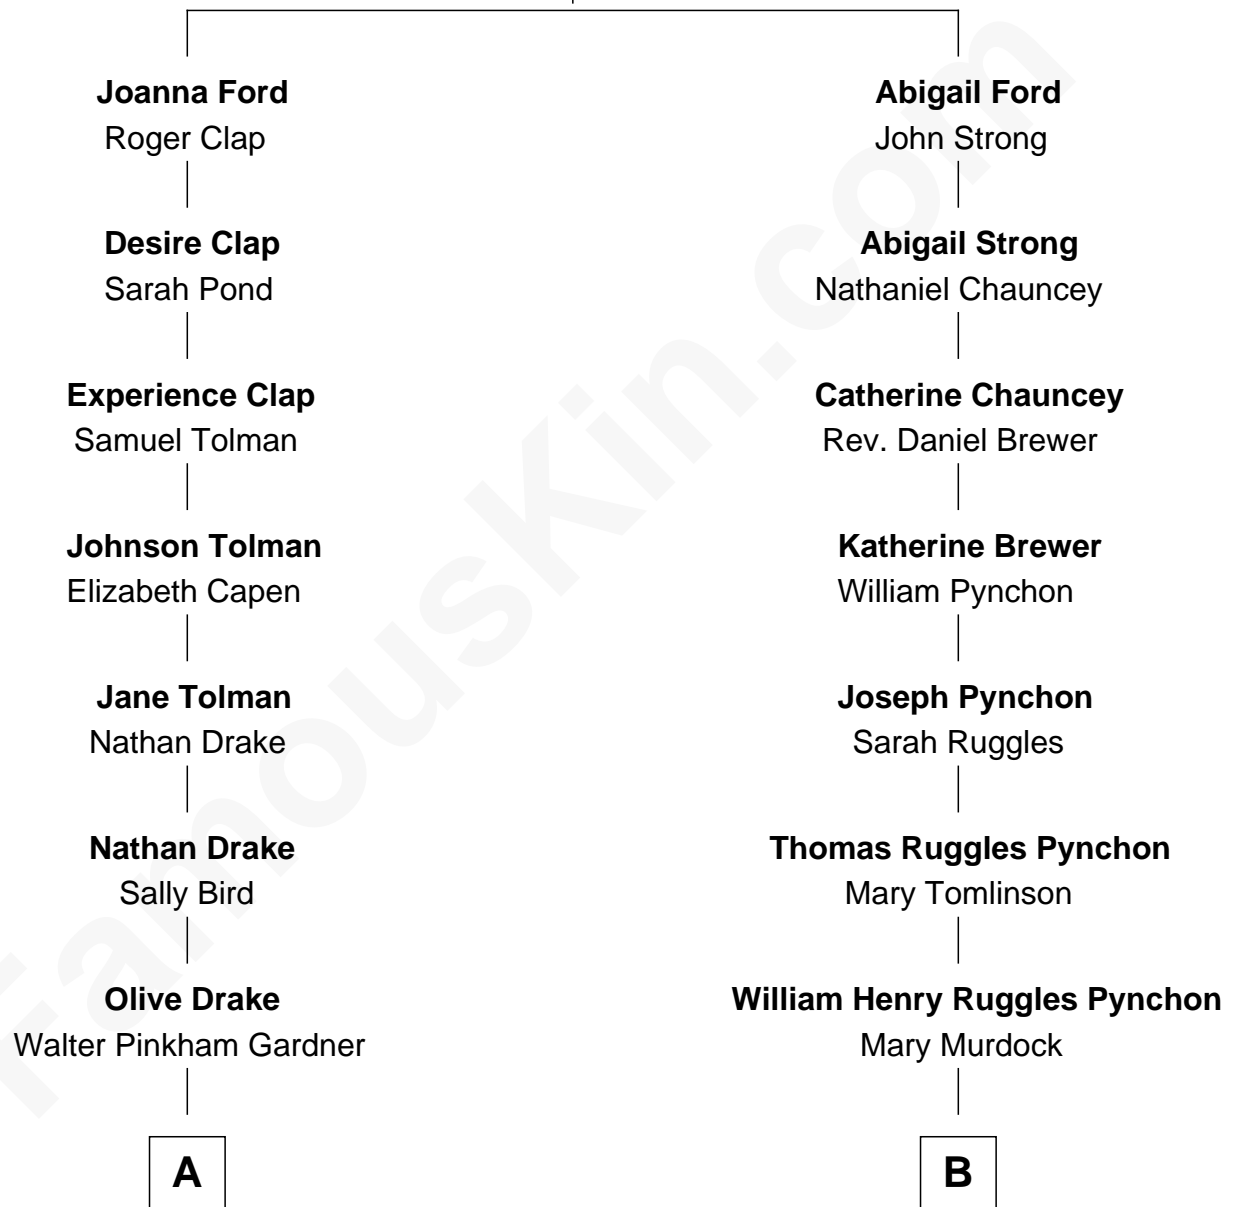

FamousKin.com

Relationship Chart of

Erle Stanley Gardner

Author of the Perry Mason series

8th cousin 2 times removed of

Thomas Pynchon

American Novelist

Thomas Ford
Elizabeth Charde