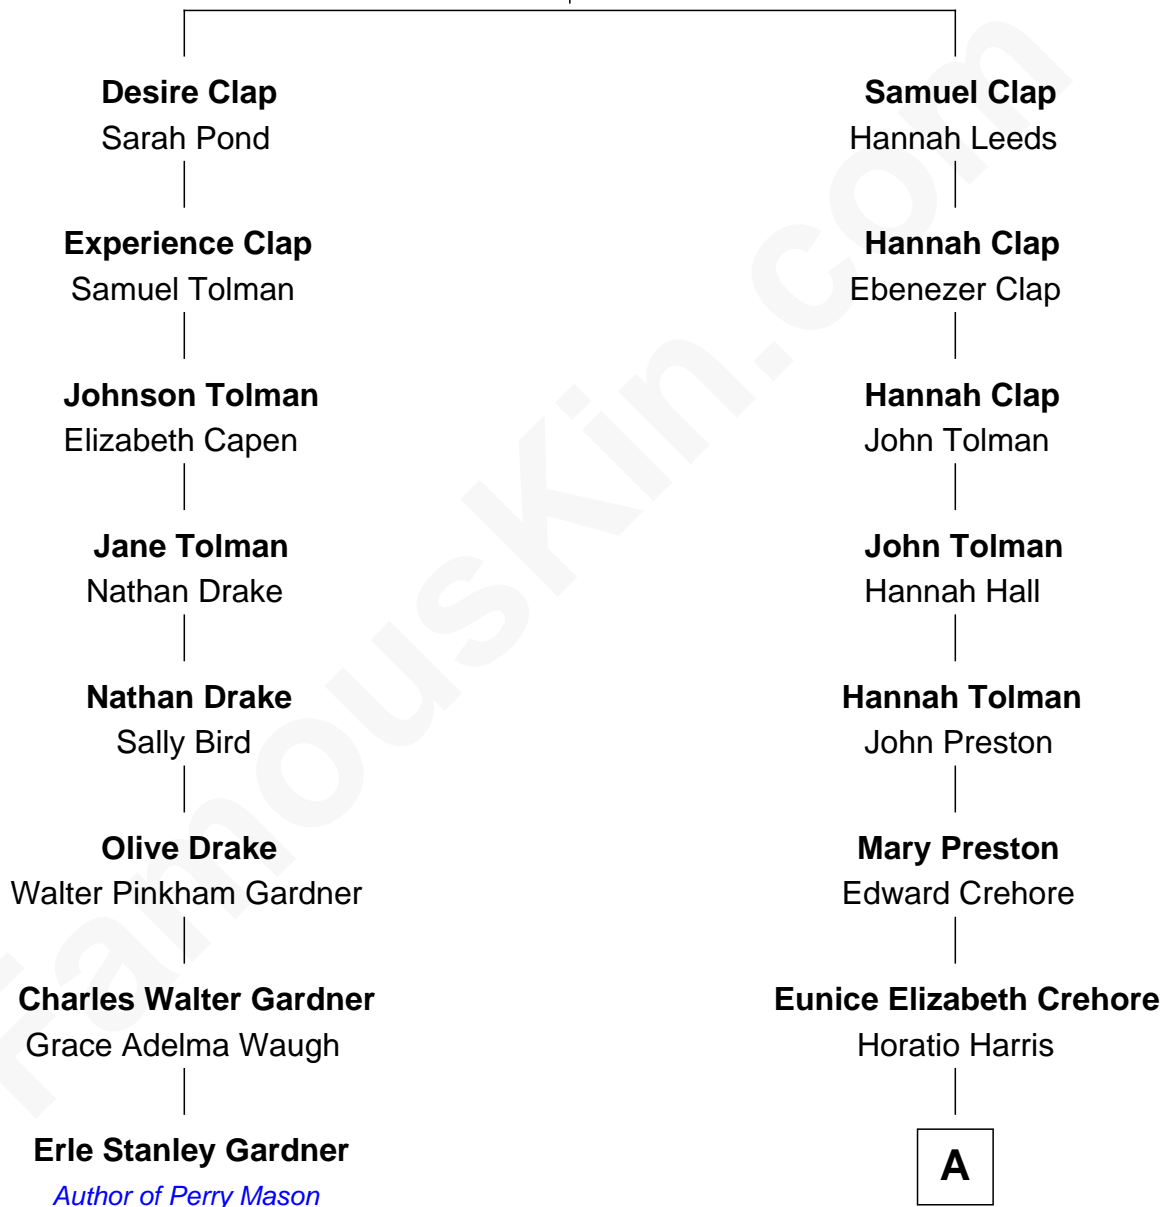

FamousKin.com

Relationship Chart of

Erle Stanley Gardner

Author of the Perry Mason series

7th cousin 2 times removed of

George Kennedy
Movie Actor

Roger Clap
Joanna Ford

A