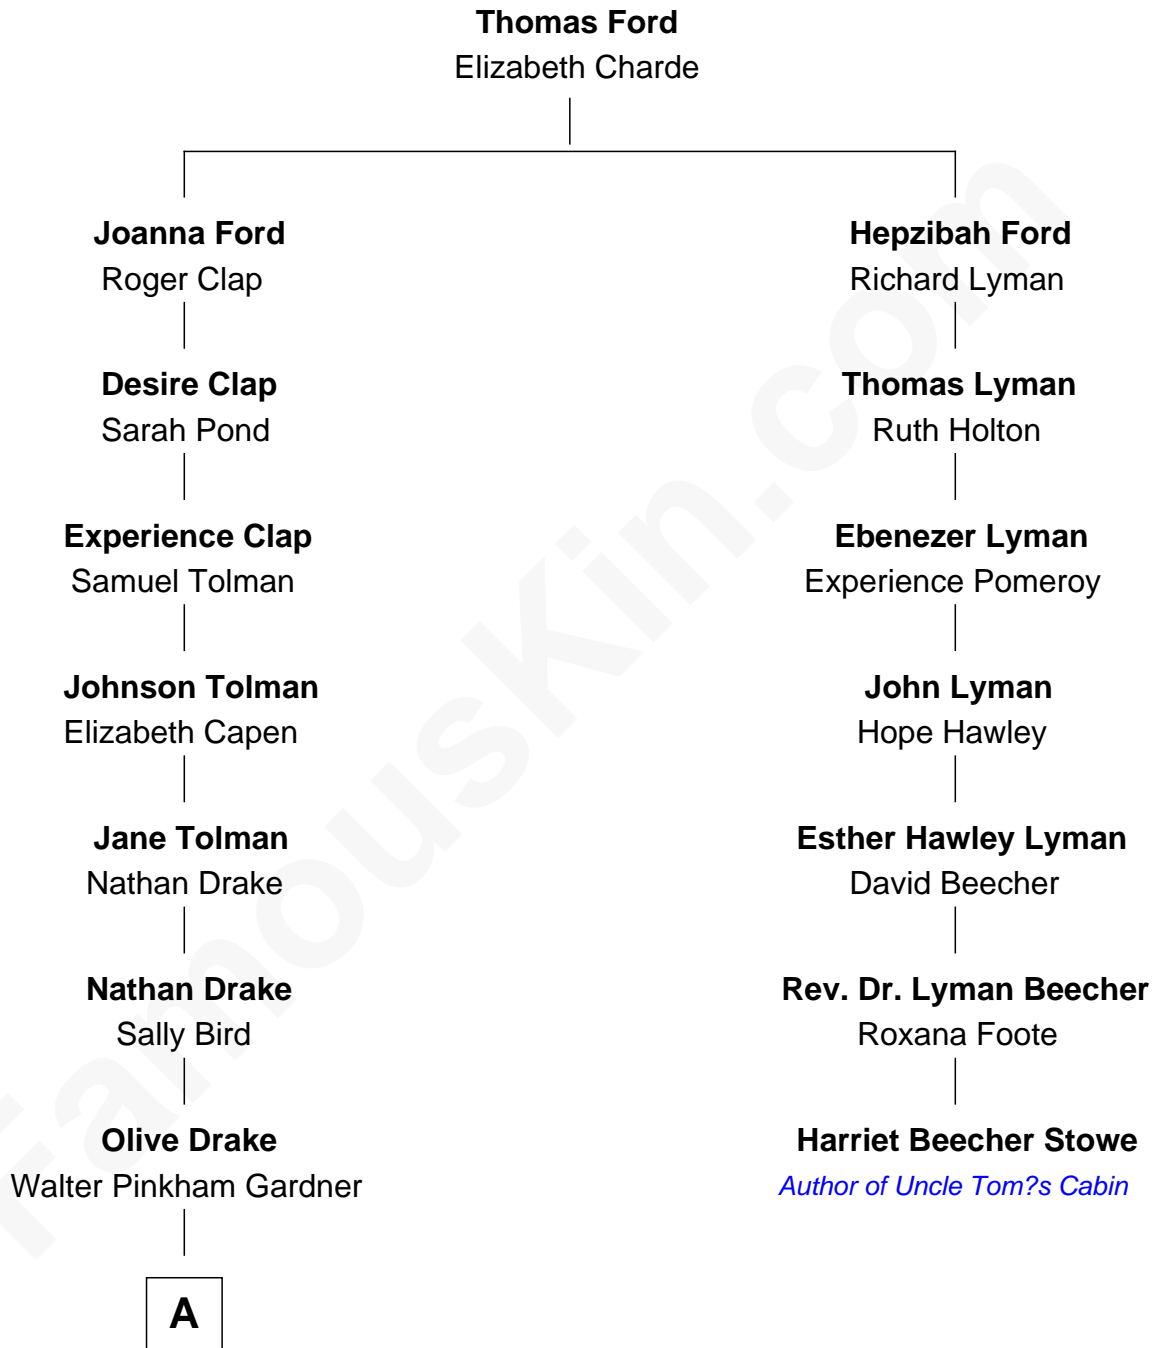

FamousKin.com

Relationship Chart of

Erle Stanley Gardner

Author of the Perry Mason series

6th cousin 2 times removed of

Harriet Beecher Stowe

Author of Uncle Tom's Cabin

A

Charles Walter Gardner

Grace Adelma Waugh

Erle Stanley Gardner

Author of Perry Mason

FamousKin.com