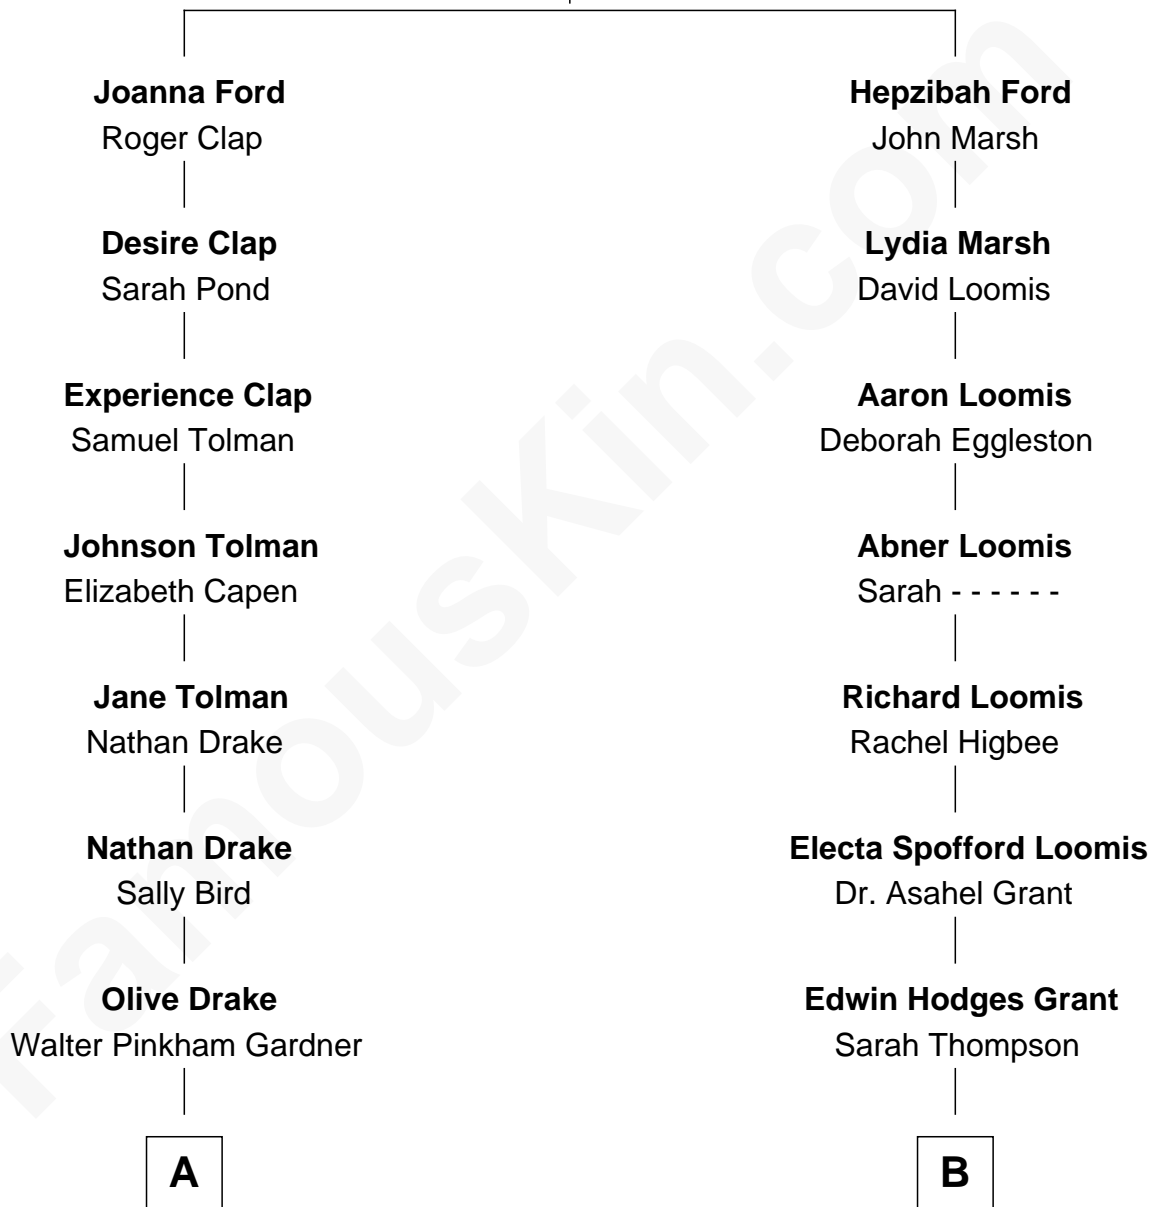

FamousKin.com

Relationship Chart of

Erle Stanley Gardner

Author of the Perry Mason series

8th cousin 2 times removed of

Amy Grant

Christian/Pop Singer and Songwriter

Thomas Ford
Elizabeth Charde

A

Charles Walter Gardner

Grace Adelma Waugh

Erle Stanley Gardner

Author of Perry Mason

B

Henry Hastings Grant

Isabel Paine