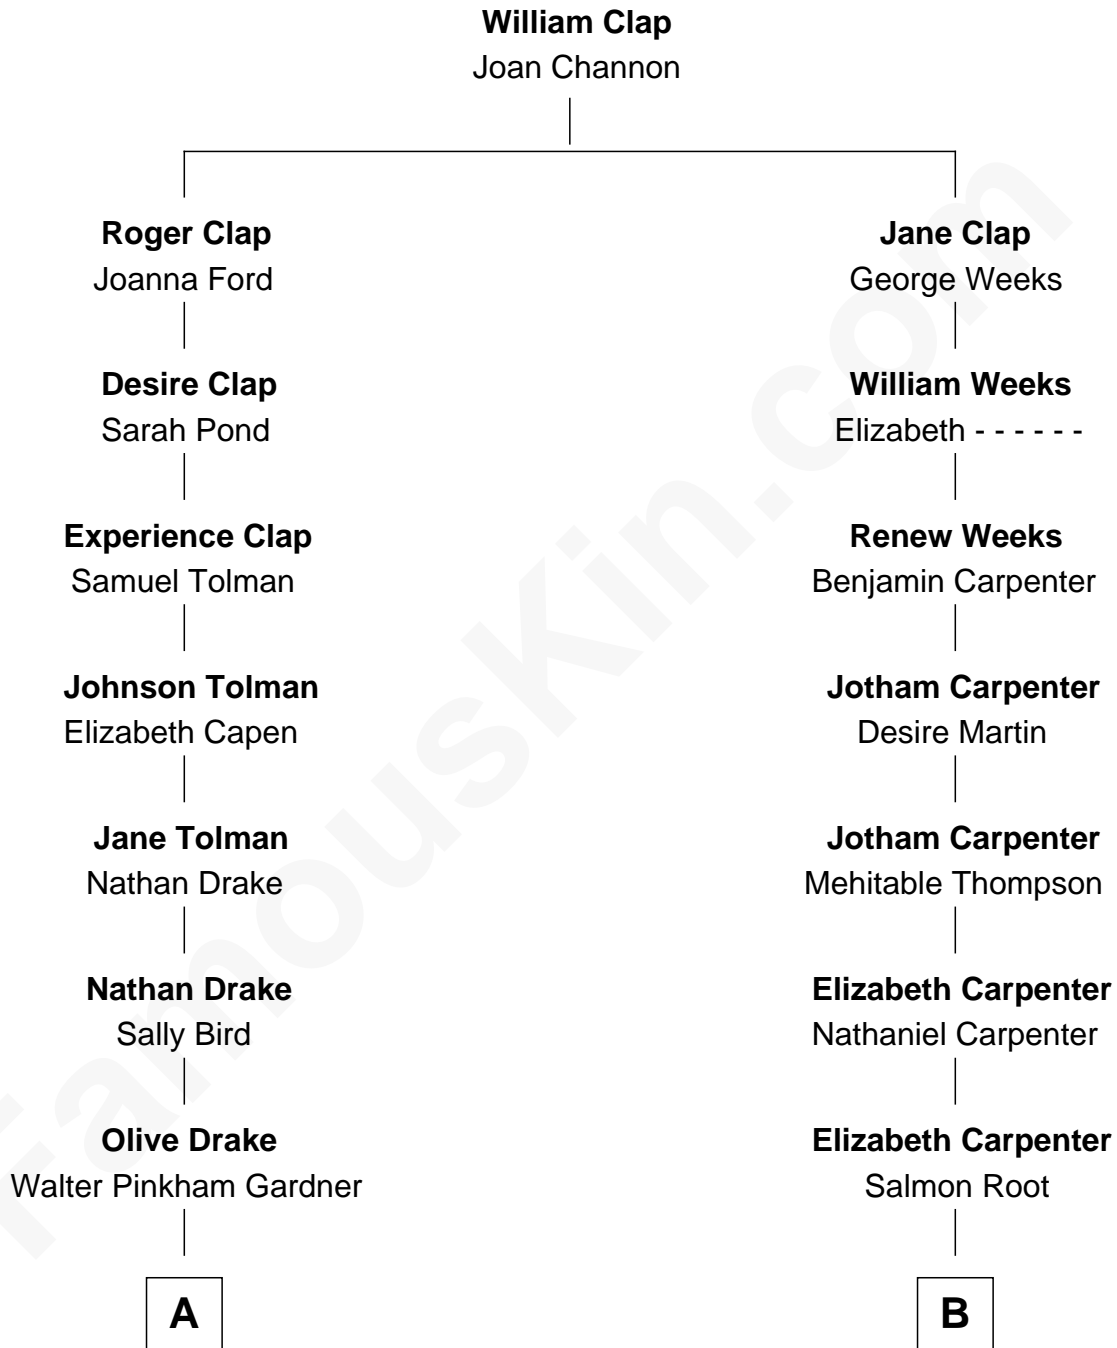

FamousKin.com

Relationship Chart of

Erle Stanley Gardner

Author of the Perry Mason series

8th cousin 3 times removed of

John Lithgow

Stage, TV, and Movie Actor

A

Charles Walter Gardner

Grace Adelpma Waugh

Erle Stanley Gardner

Author of Perry Mason

B

Amanda Root

Warren Mattoon Graves

Albert Mattoon Graves