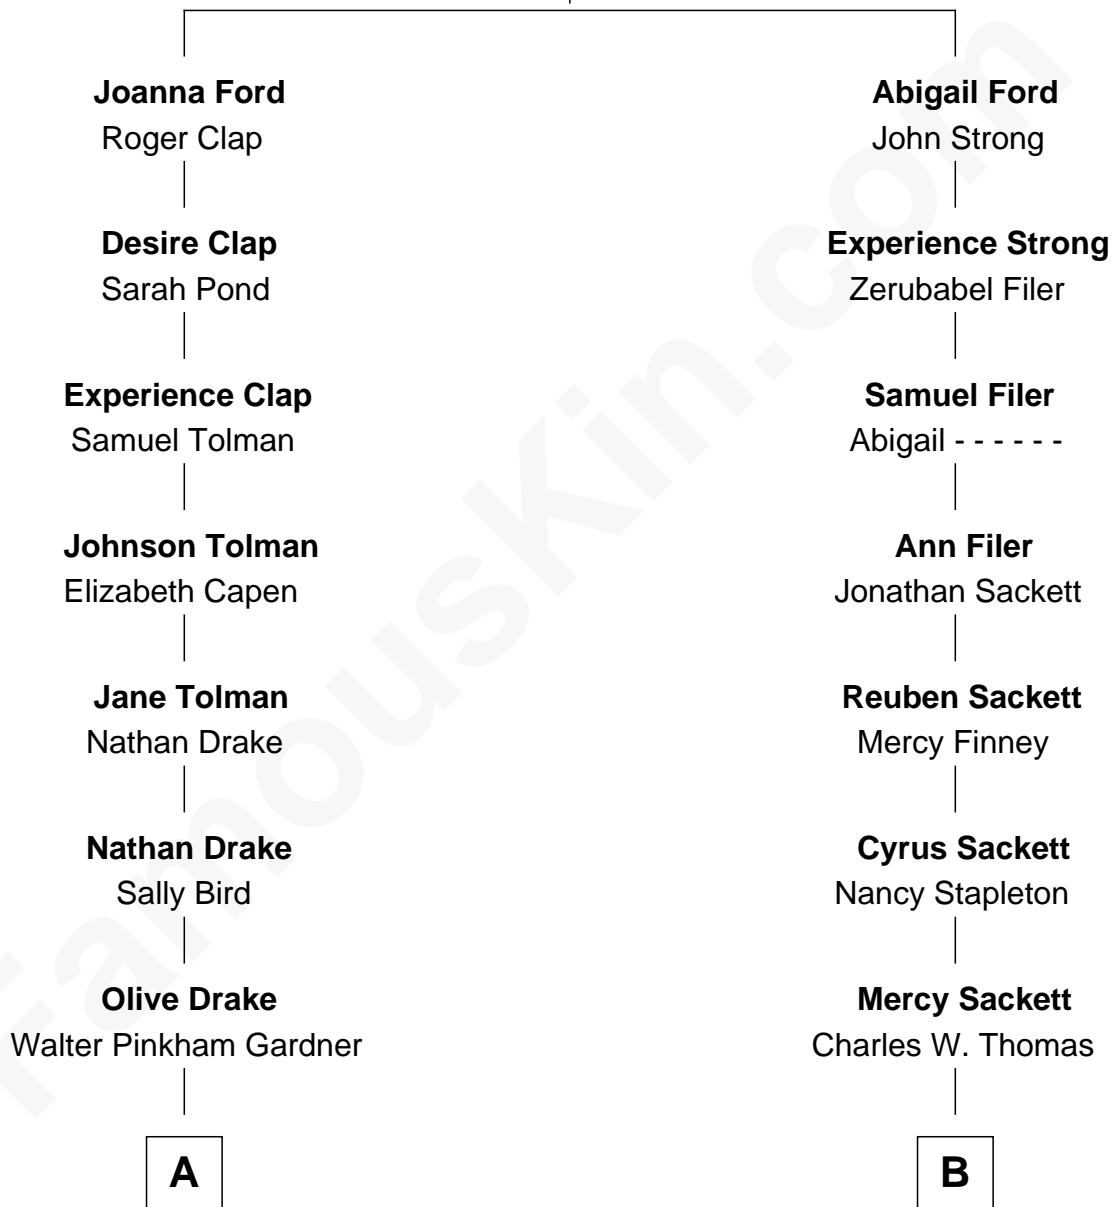

## Relationship Chart of

### Erle Stanley Gardner

*Author of the Perry Mason series*

8th cousin 1 time removed of

**Lowell Thomas**

*Radio and TV Commentator*

**Thomas Ford**  
Elizabeth Charde

**A**

**Charles Walter Gardner**

Grace Adelma Waugh

**Erle Stanley Gardner**

*Author of Perry Mason*

**B**

**David Randall Thomas**

Pheriba Anne Jackson

**Dr. Harry George Thomas**

Harriet May Wagner