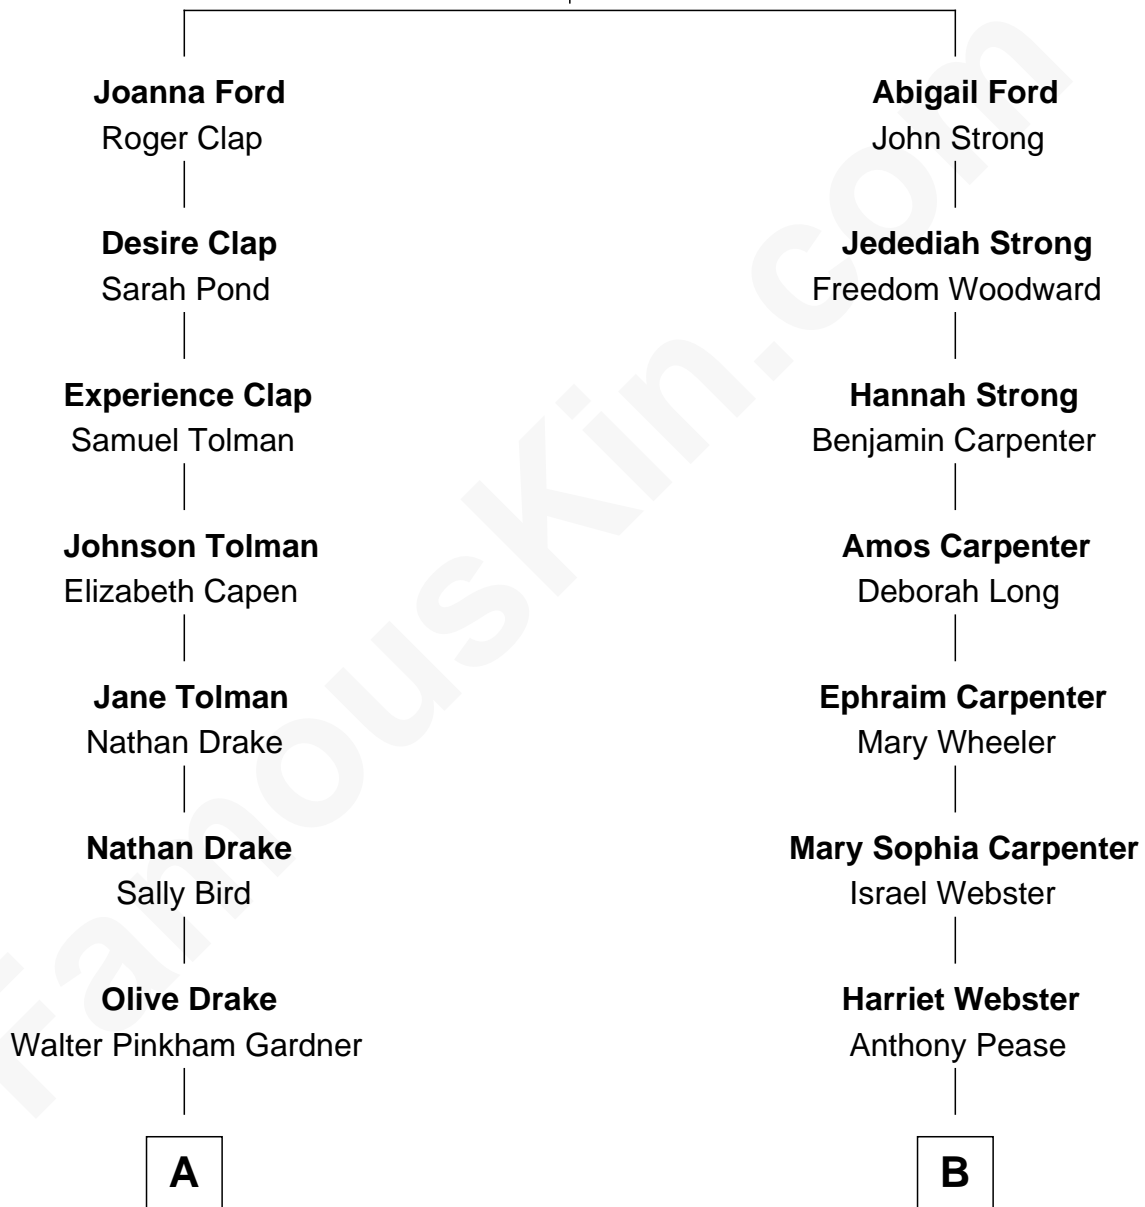

FamousKin.com

Relationship Chart of

Erle Stanley Gardner

Author of the Perry Mason series

8th cousin 3 times removed of

Mark David Chapman

Assassinated John Lennon

Thomas Ford
Elizabeth Charde

A

Charles Walter Gardner

Grace Adelma Waugh

Erle Stanley Gardner

Author of Perry Mason

B

Horace Pease

Lovina Blodgett