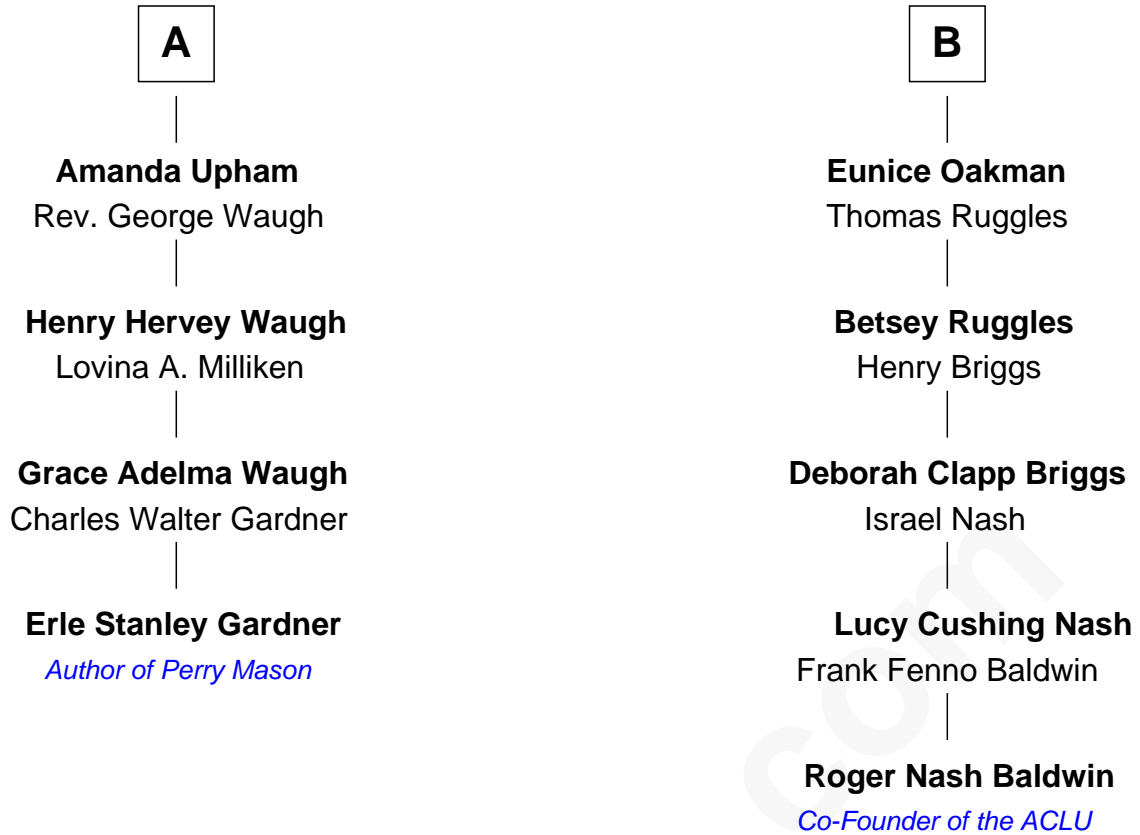

## Relationship Chart of

### Erle Stanley Gardner

*Author of the Perry Mason series*

10th cousin 1 time removed of

### Roger Nash Baldwin

*Co-Founder of the ACLU*

Roger Nash Baldwin photo by [Bernard Gotfryd](#)