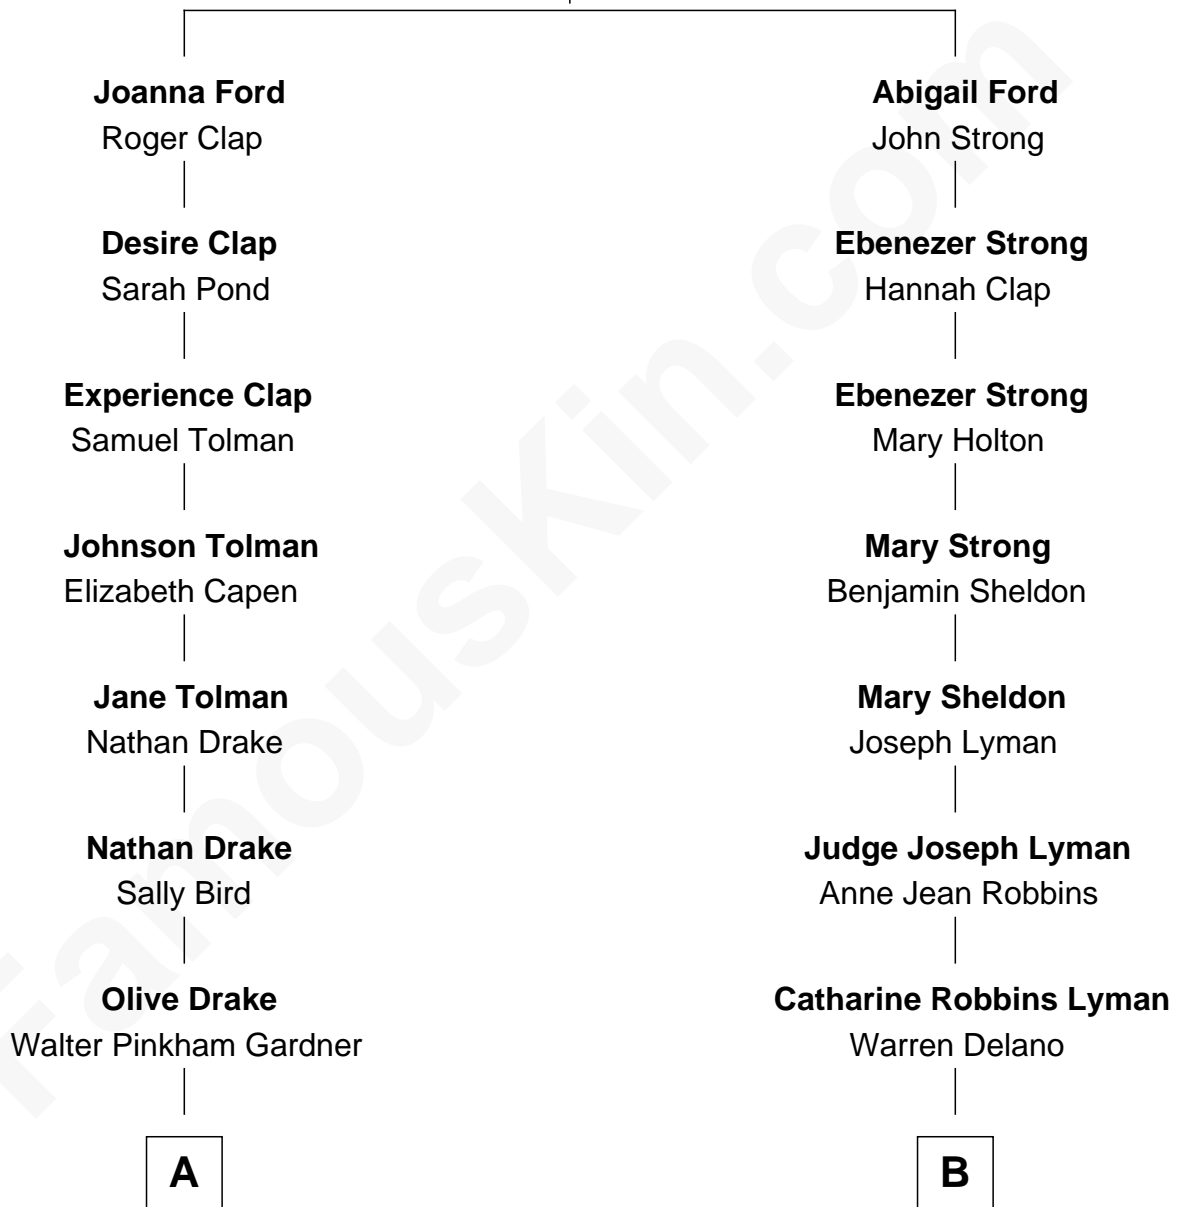

# FamousKin.com Relationship Chart of

**Erle Stanley Gardner**

*Author of the Perry Mason series*

8th cousin of

**Franklin D. Roosevelt**

*32nd U.S. President*

**Thomas Ford**  
Elizabeth Charde

**A**

**Charles Walter Gardner**

Grace Adelma Waugh

**Erle Stanley Gardner**

*Author of Perry Mason*

**B**

**Sara Delano**

James Roosevelt

**Franklin D. Roosevelt**

*32nd U.S. President*

FamousKin.com