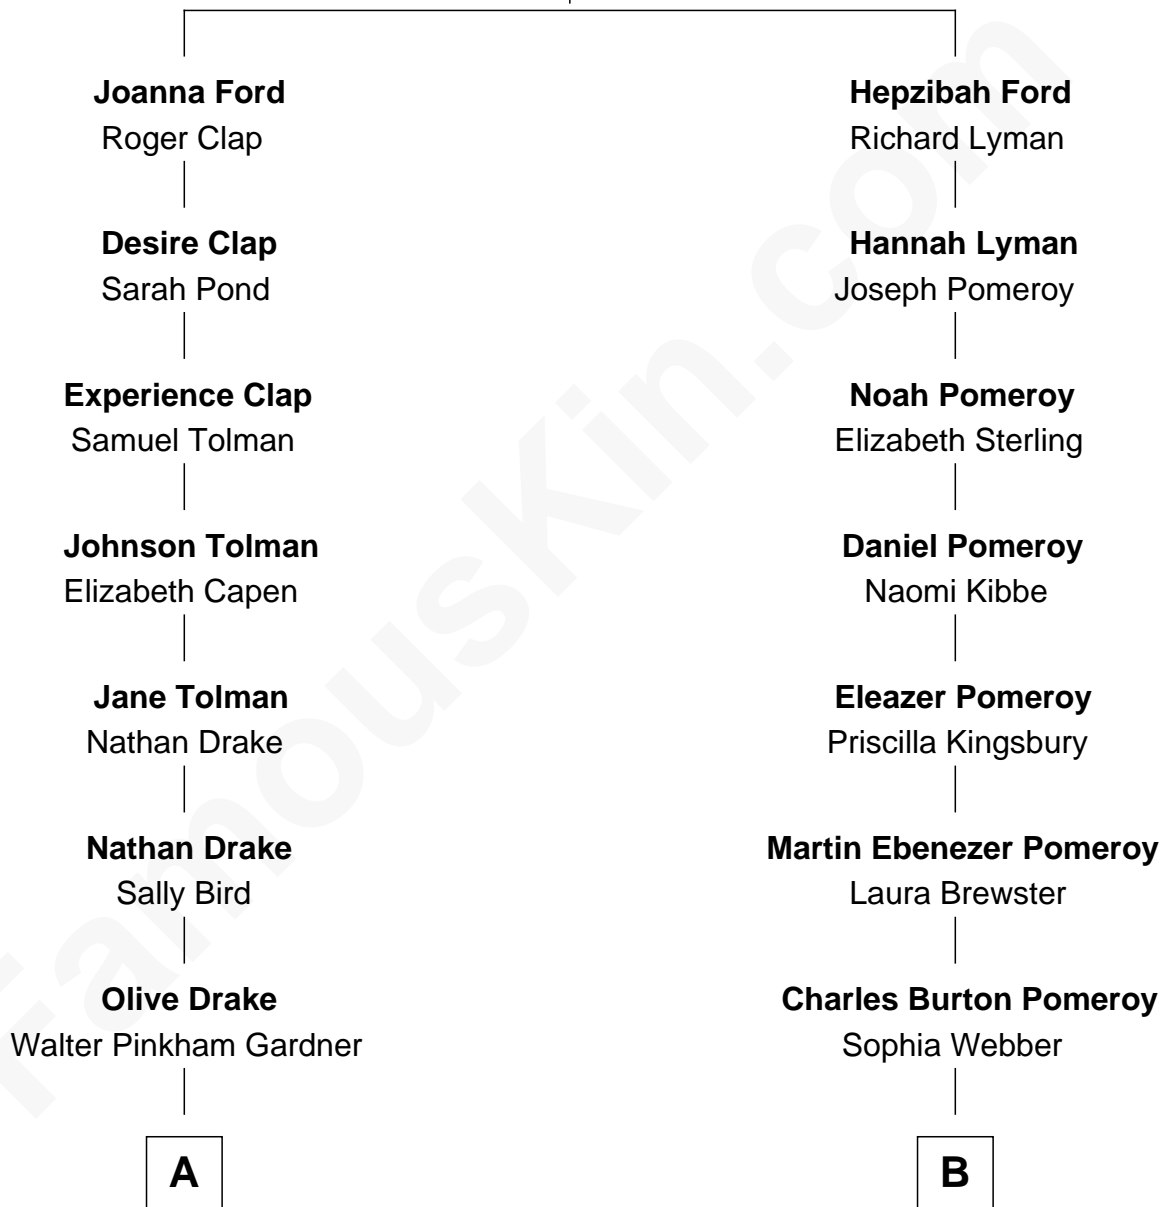

FamousKin.com

Relationship Chart of

Erle Stanley Gardner

Author of the Perry Mason series

8th cousin 1 time removed of

Brewster H. Shaw

NASA Astronaut

Thomas Ford
Elizabeth Charde

A

Charles Walter Gardner

Grace Adelma Waugh

Erle Stanley Gardner

Author of Perry Mason

B

Adelle Pomeroy

John Thomas Shaw

Brewster Hopkinson Shaw

Leone Marguerite Lee

Brewster H. Shaw

NASA Astronaut

FamousKin.com