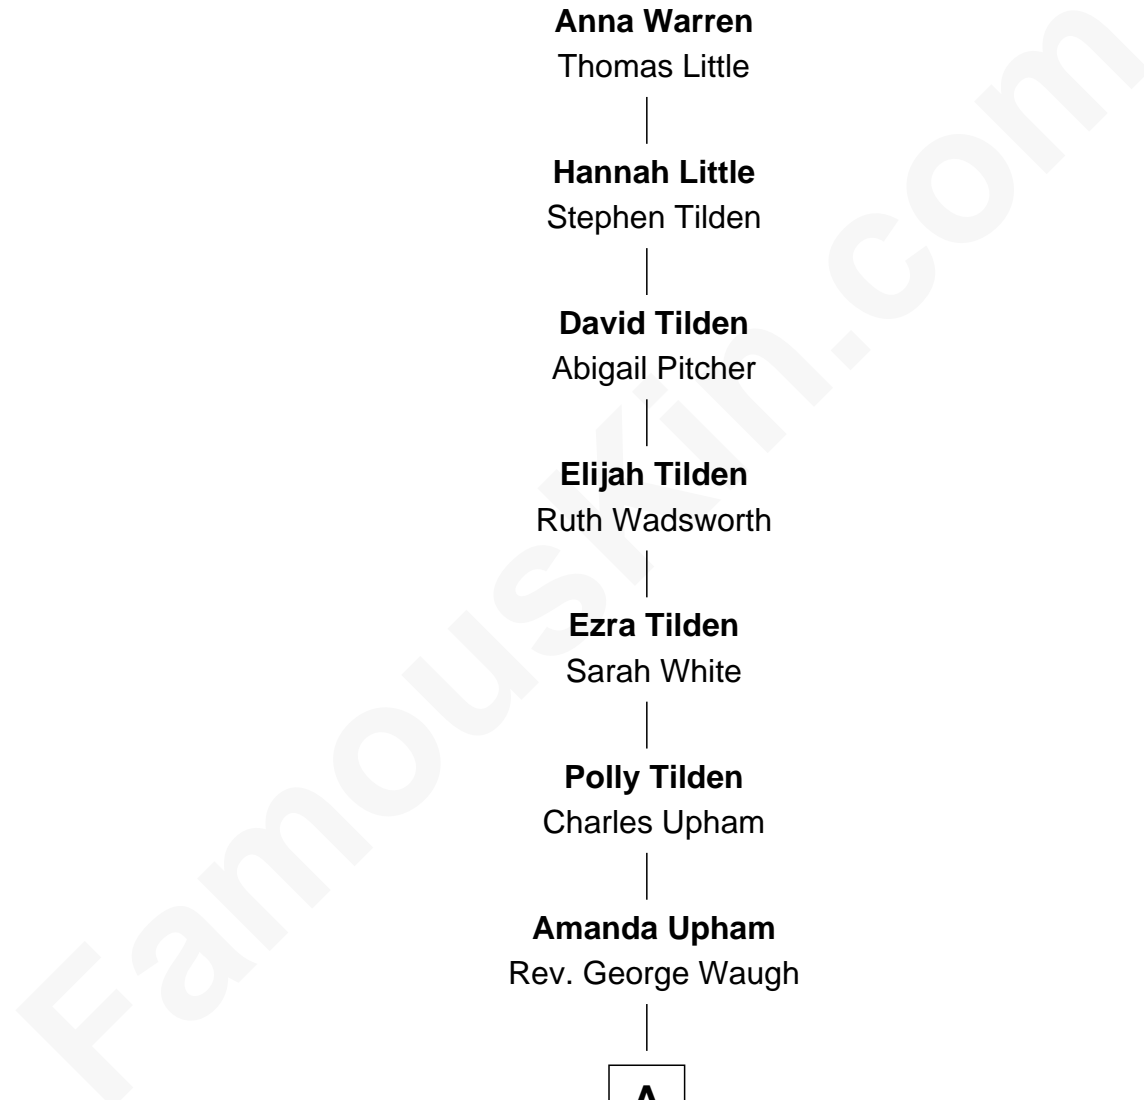

FamousKin.com
Relationship Chart of
Erle Stanley Gardner

Author of the Perry Mason series

MAYFLOWER

8th Great-grandson of

Richard Warren

(c1578 - 1628) Mayflower passenger 1620

Richard Warren
 Elizabeth Walker

Anna Warren
 Thomas Little

Hannah Little
 Stephen Tilden

David Tilden
 Abigail Pitcher

Elijah Tilden
 Ruth Wadsworth

Ezra Tilden
 Sarah White

Polly Tilden
 Charles Upham

Amanda Upham
 Rev. George Waugh

A

A

Henry Hervey Waugh

Lovina A. Milliken

Grace Adelma Waugh

Charles Walter Gardner

Erle Stanley Gardner

Author of Perry Mason

FamousKin.com