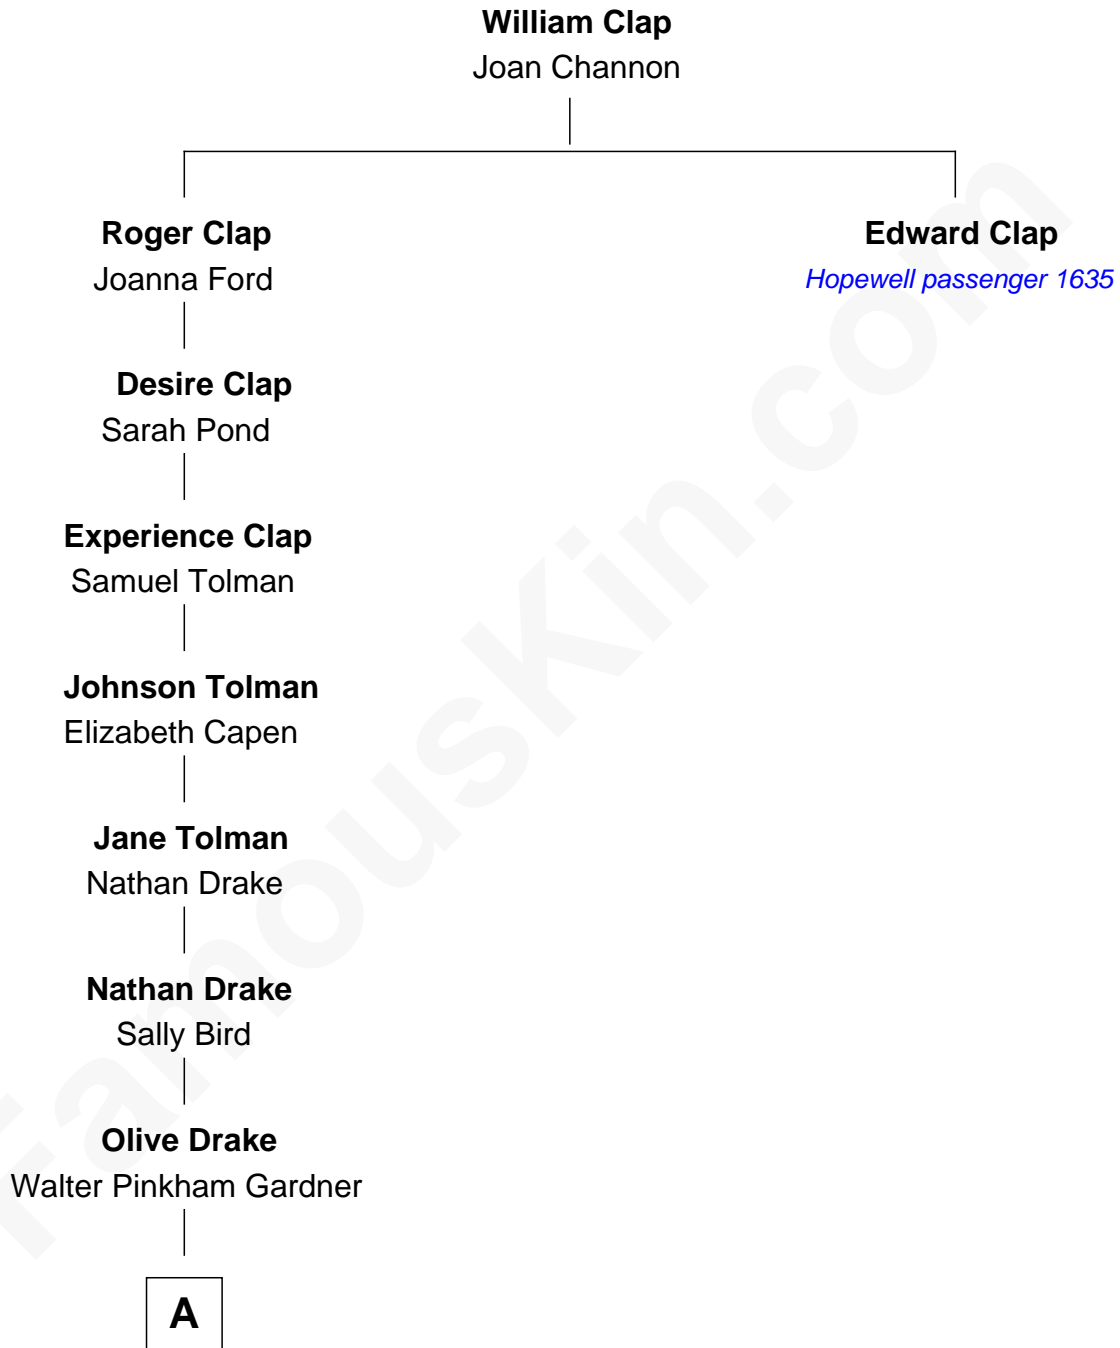

FamousKin.com Relationship Chart of

Erle Stanley Gardner

Author of the Perry Mason series

6th great-grandnephew of

Edward Clap

(c1609 - 1664/5) Hopewell passenger 1635

A

Charles Walter Gardner
Grace Adelma Waugh