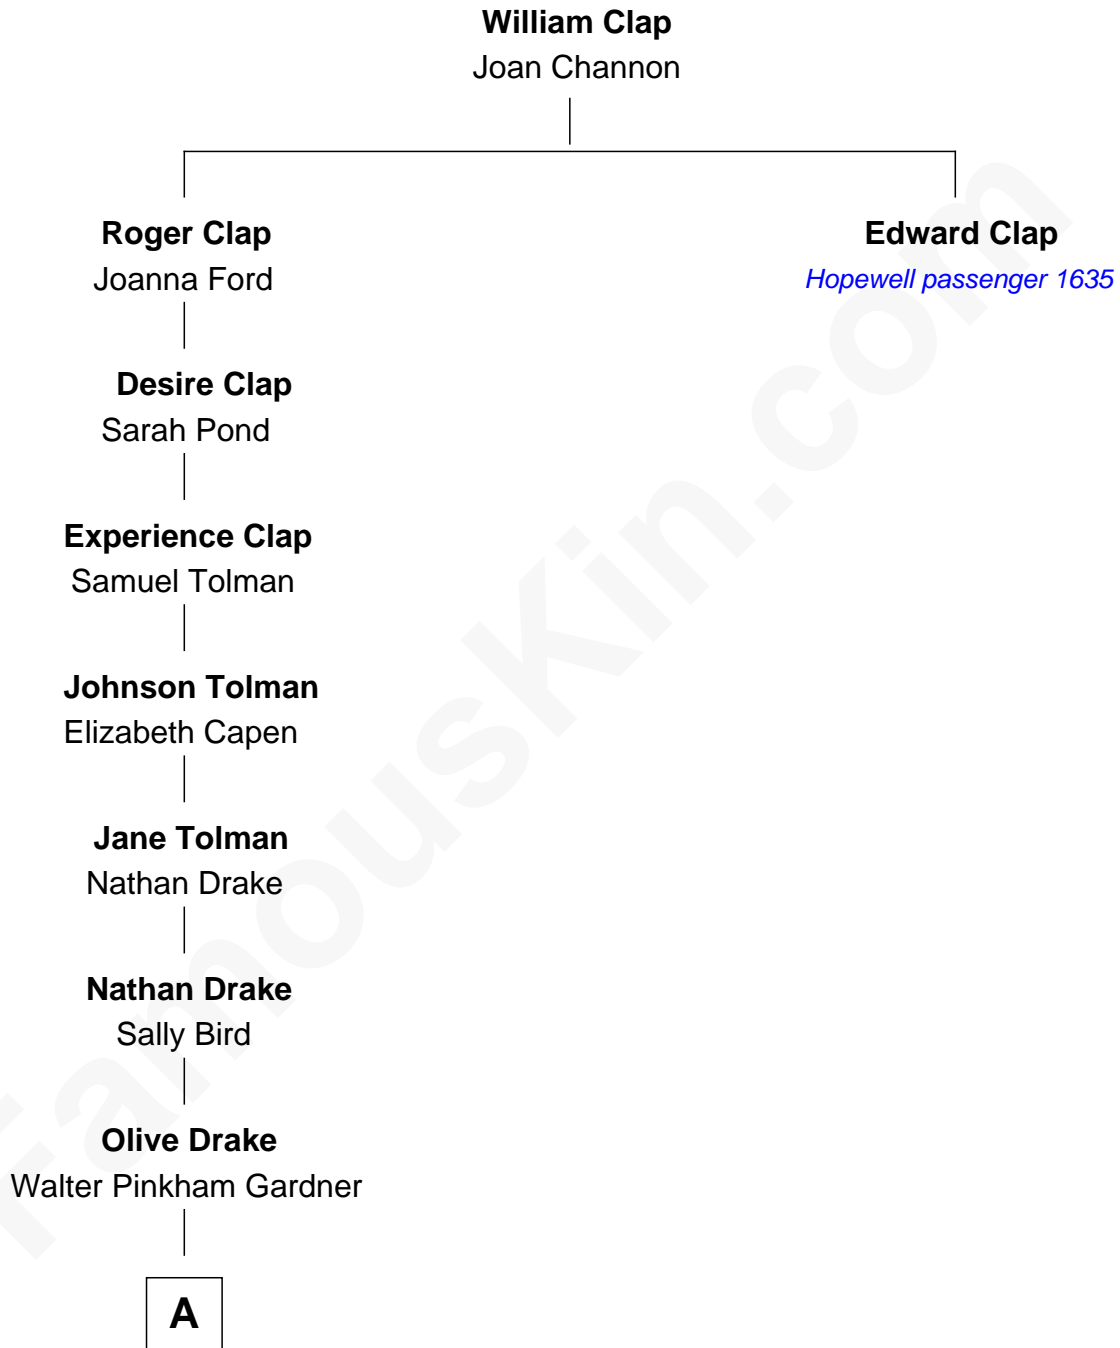

# FamousKin.com Relationship Chart of

**Erle Stanley Gardner**

*Author of the Perry Mason series*

6th great-grandnephew of

**Edward Clap**

*(c1609 - 1664/5) Hopewell passenger 1635*

**A**

Charles Walter Gardner  
Grace Adelma Waugh

Erle Stanley Gardner  
*Author of Perry Mason*

FamousKin.com