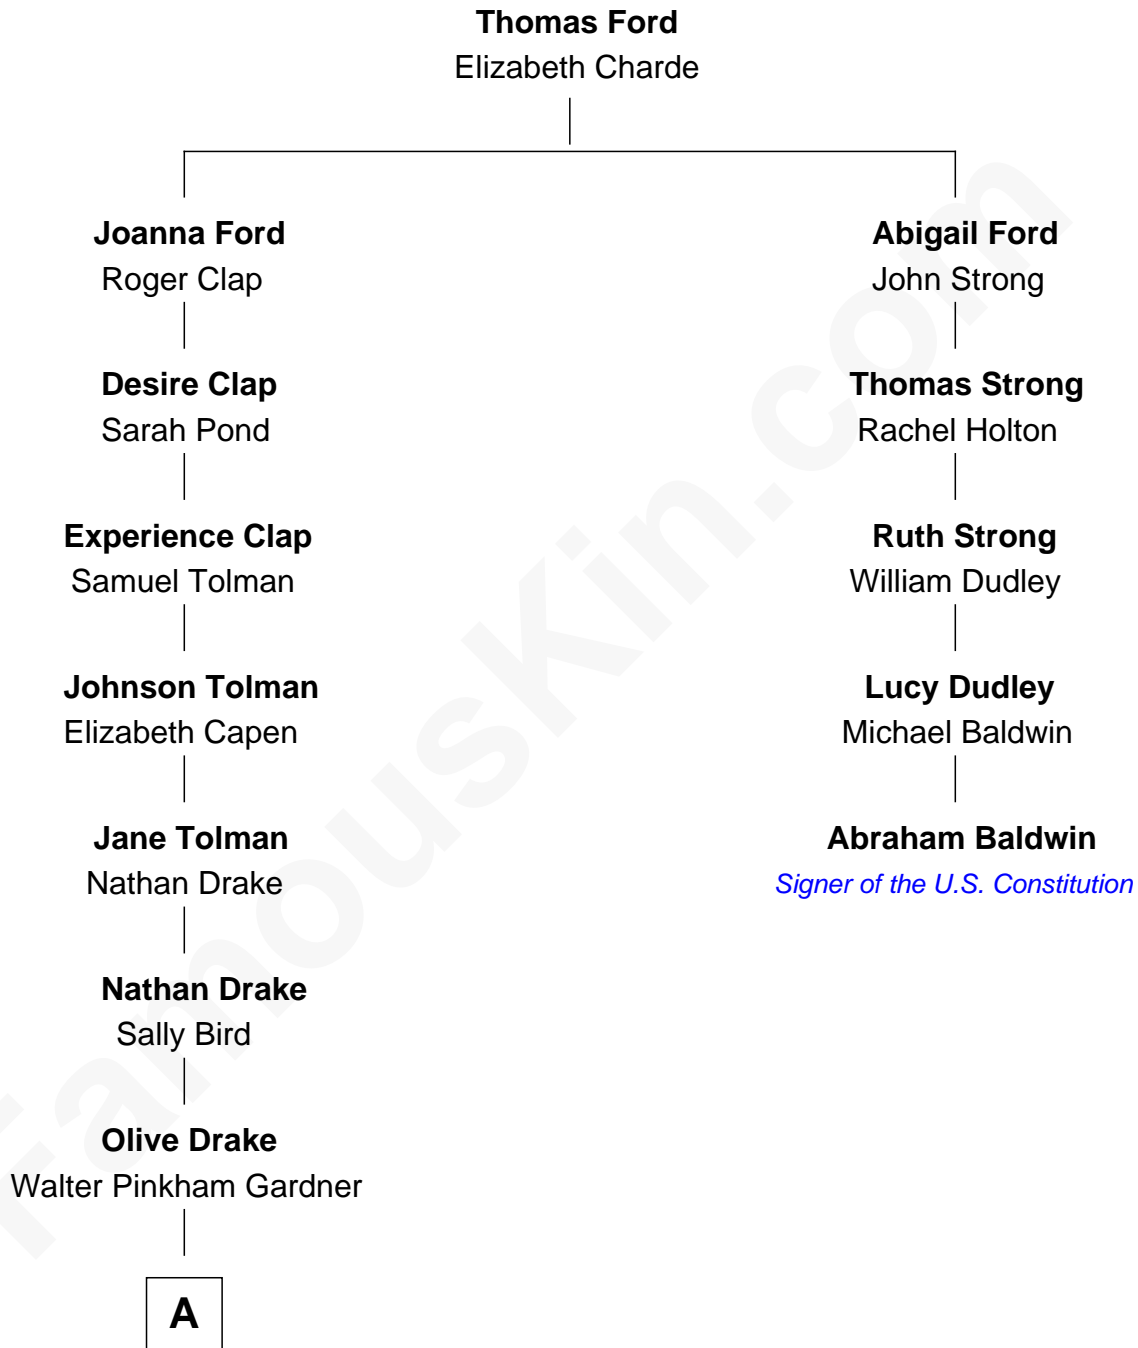

Abraham Baldwin

Signer of the U.S. Constitution