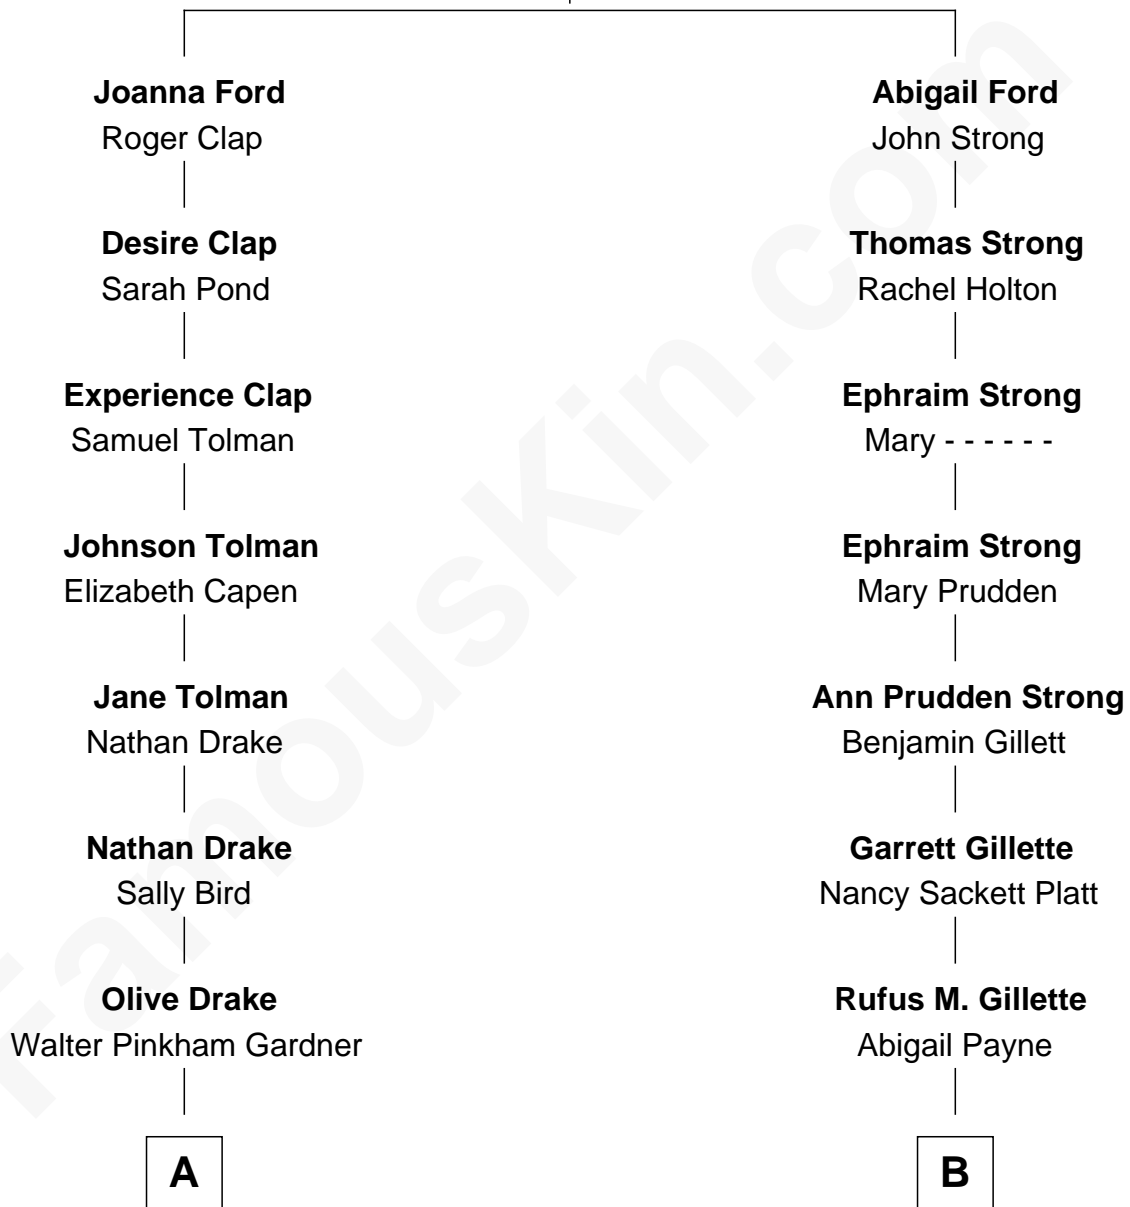

## Relationship Chart of

### Erle Stanley Gardner

*Author of the Perry Mason series*

8th cousin 2 times removed of

**Treat Williams**

*TV & Movie Actor*

**Thomas Ford**  
Elizabeth Charde

**A**

**Charles Walter Gardner**

Grace Adelma Waugh

**Erle Stanley Gardner**

*Author of Perry Mason*

**B**

**Mary Abigail Gillette**

George Willey Andrew

**Treat Payne Andrew**

Eleanor Barnum