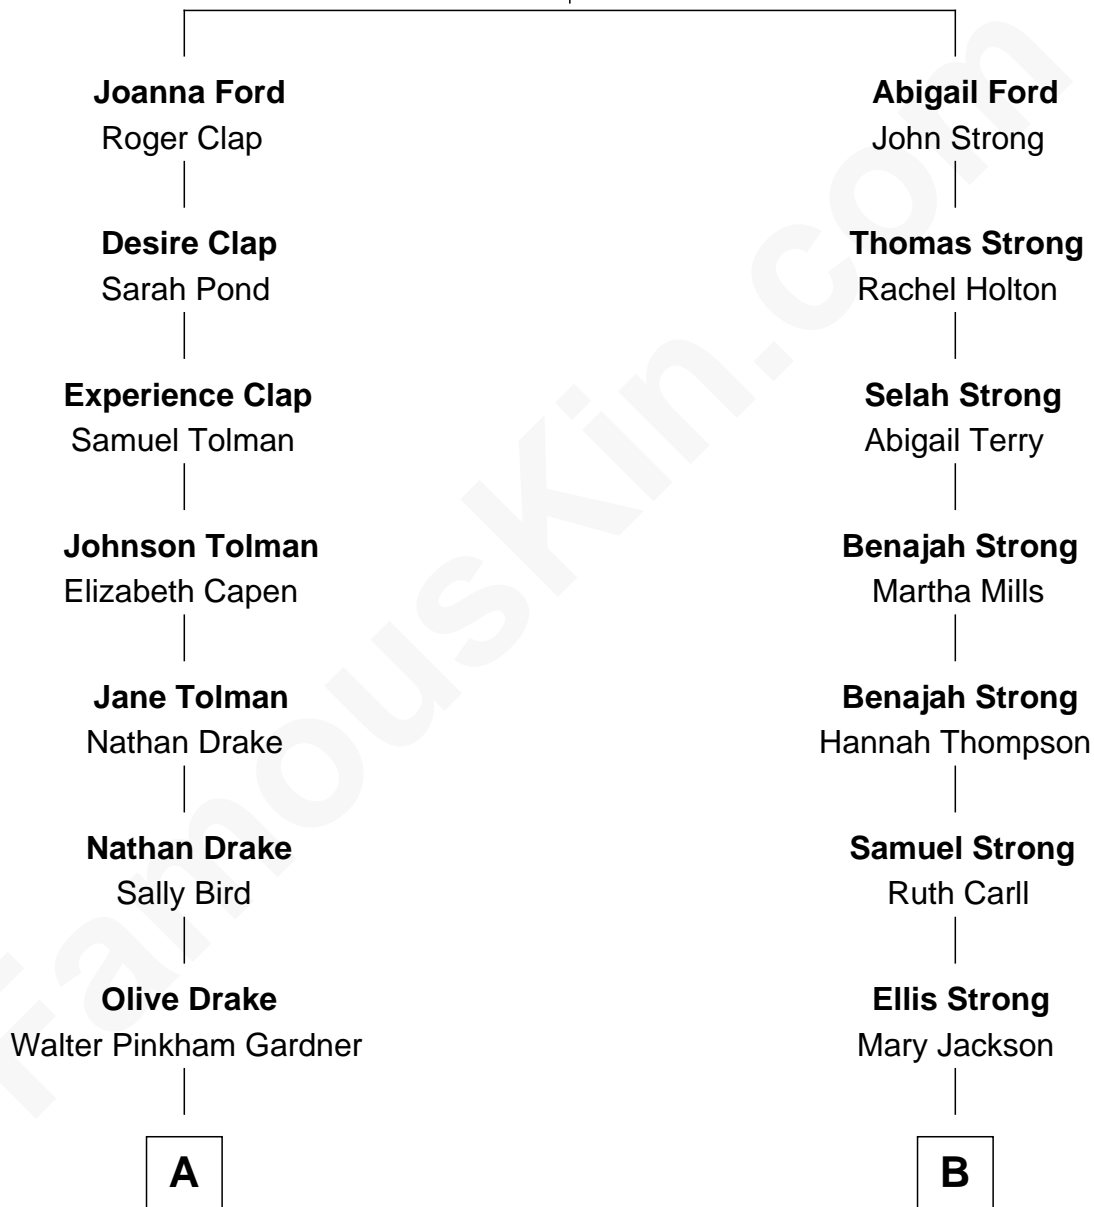

## Relationship Chart of

### Erle Stanley Gardner

*Author of the Perry Mason series*

8th cousin 4 times removed of

**Jordan Peele**

*TV and Movie Actor*

**Thomas Ford**  
Elizabeth Charde

**A**

**Charles Walter Gardner**

Grace Adelma Waugh

**Erle Stanley Gardner**

*Author of Perry Mason*

**B**

**Elbert Strong**

Maria Louise Marshall

**Walter Robbins Strong**

Nettie Wicks