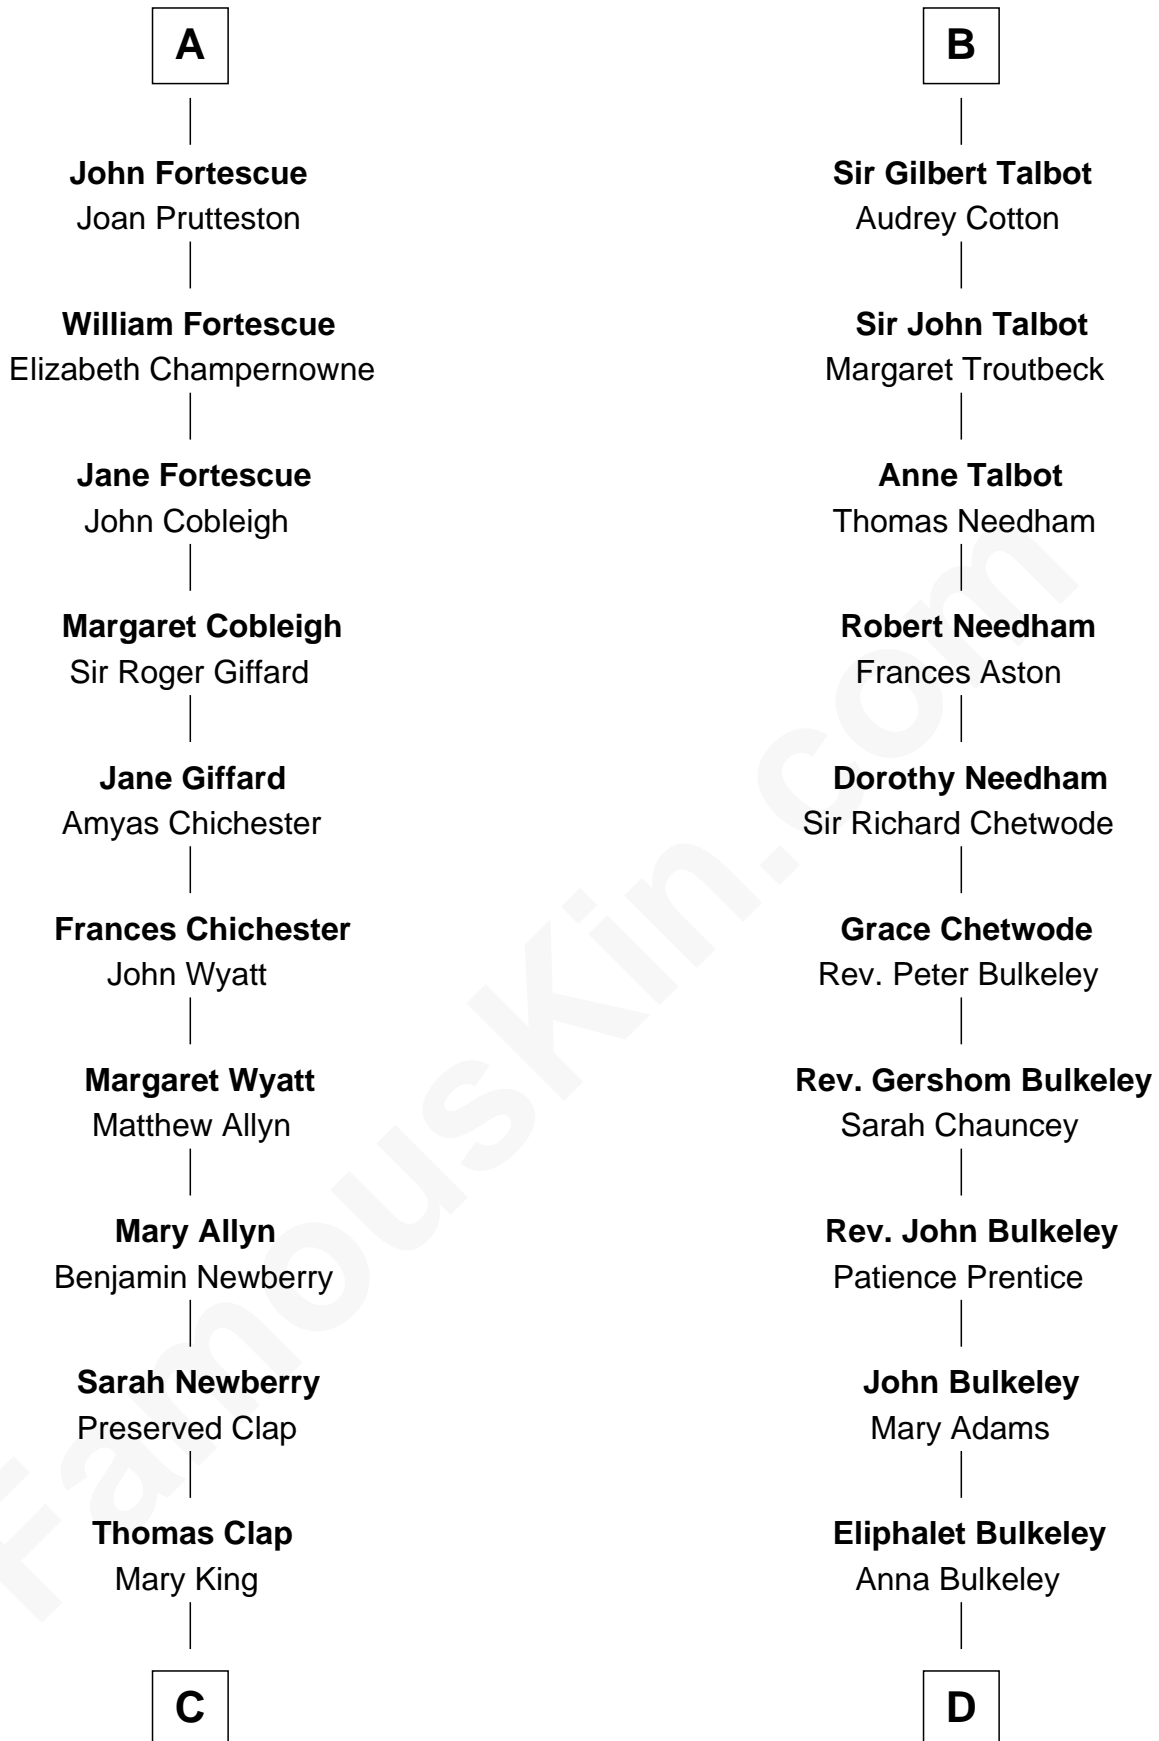

FamousKin.com Relationship Chart of

Lewis Henry Morgan
Pioneering Anthropologist

19th cousin 1 time removed of

Morgan Bulkeley
54th Governor of Connecticut

C

Elijah Clap
Mary Benton

Mary Clap
Lemuel Steele

Harriet Steele
Jedediah Morgan

Lewis Henry Morgan
Pioneering Anthropologist

D

John Charles Bulkeley
Sarah Taintor

Eliphalet Adams Bulkeley
Lydia Smith Morgan

Morgan Bulkeley
54th Governor of Connecticut

FamousKin.com