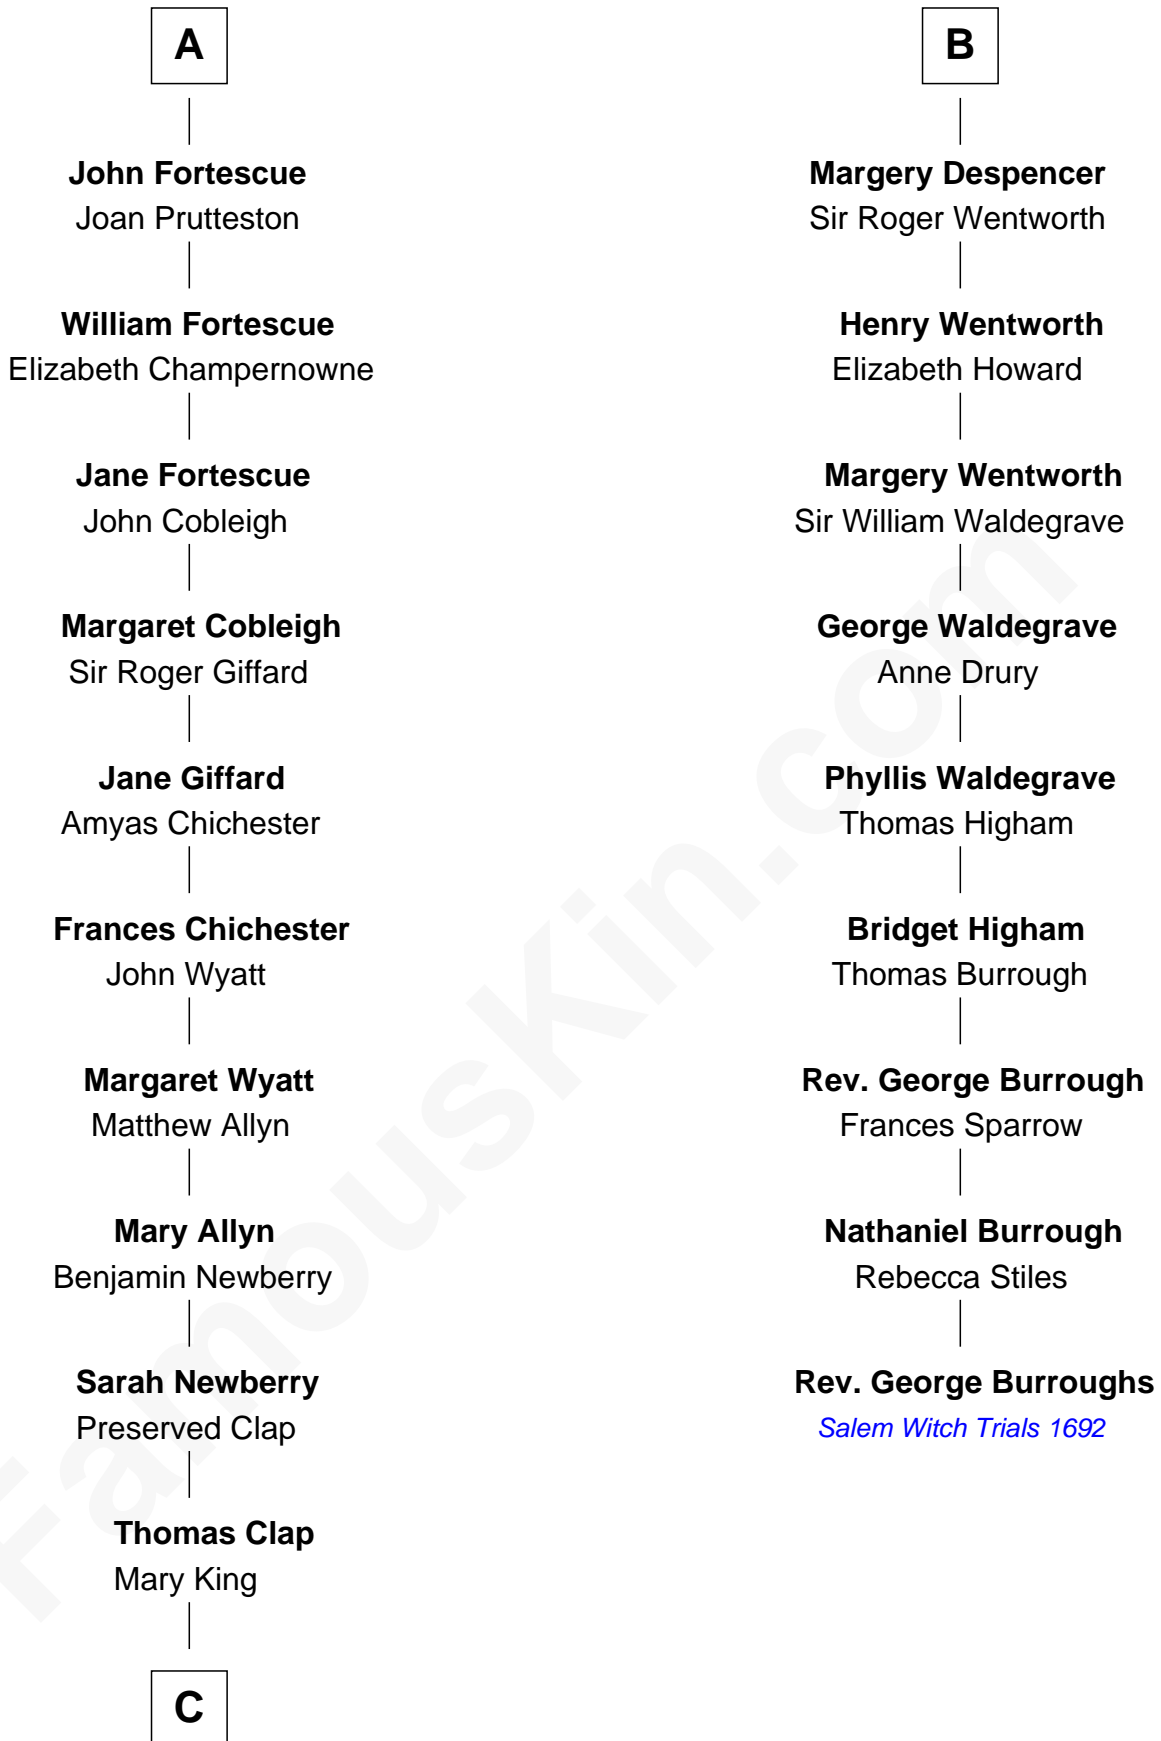

FamousKin.com
Relationship Chart of
Lewis Henry Morgan
Pioneering Anthropologist

15th cousin 5 times removed of

Rev. George Burroughs
Executed for Witchcraft, Salem 1692

C

—
Elijah Clap
Mary Benton

—
Mary Clap
Lemuel Steele

—
Harriet Steele
Jedediah Morgan

—
Lewis Henry Morgan
Pioneering Anthropologist

FamousKin.com