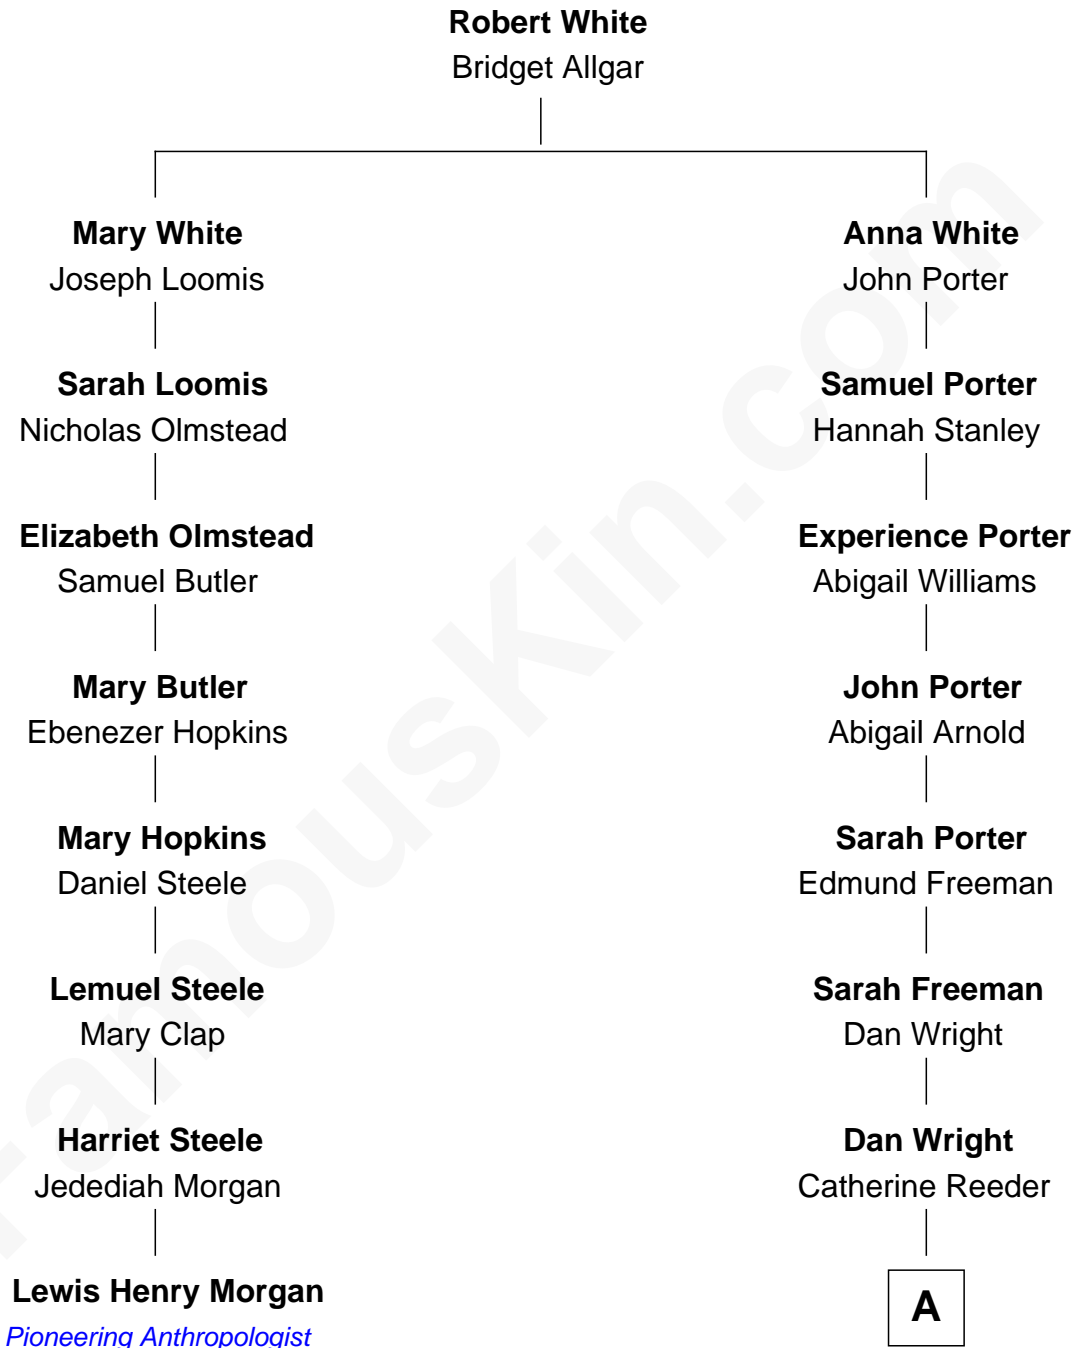

**FamousKin.com**  
**Relationship Chart of**  
**Lewis Henry Morgan**  
*Pioneering Anthropologist*

7th cousin 1 time removed of

**Wilbur Wright**  
*Wright Brothers - Aviation Pioneer*

**A**

**Bishop Milton Wright**  
Susan Catherine Koerner

**Wilbur Wright**  
*Aviation Pioneer*

FamousKin.com