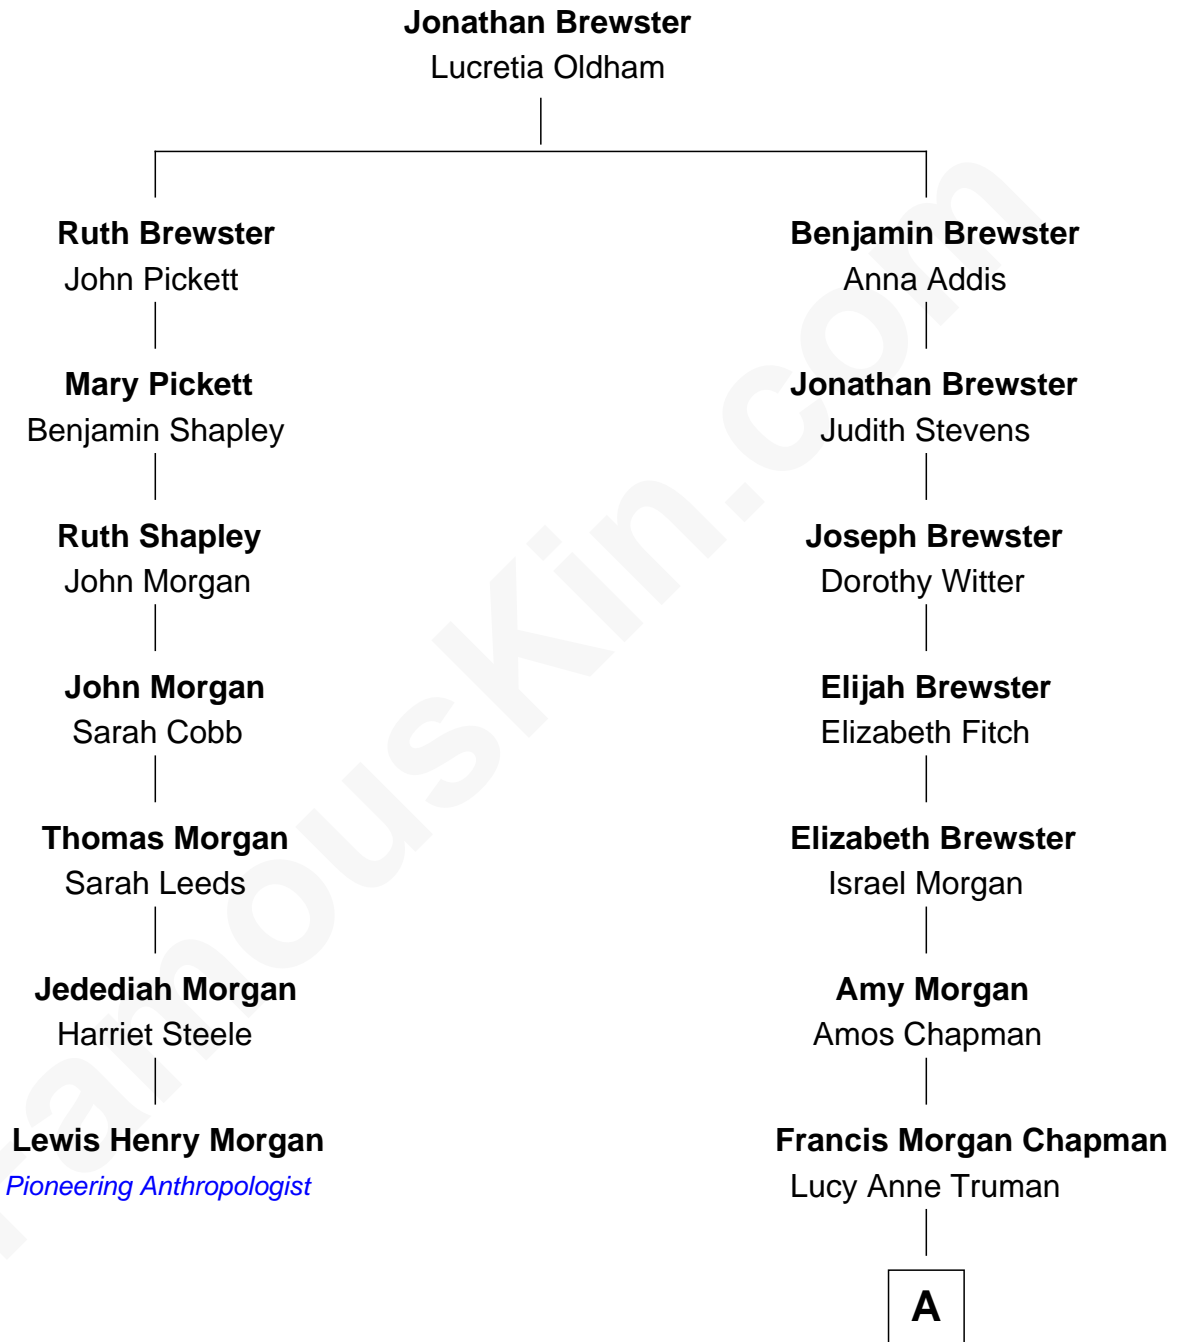

# FamousKin.com Relationship Chart of

**Lewis Henry Morgan**  
*Pioneering Anthropologist*

6th cousin 3 times removed of

**Winthrop Rockefeller**  
*37th Governor of Arkansas*

A

Abby Pearce Truman Chapman

Nelson Wilmarth Aldrich

Abby Greene Aldrich

John Davison Rockefeller

Winthrop Rockefeller

*37th Governor of Arkansas*

FamousKin.com