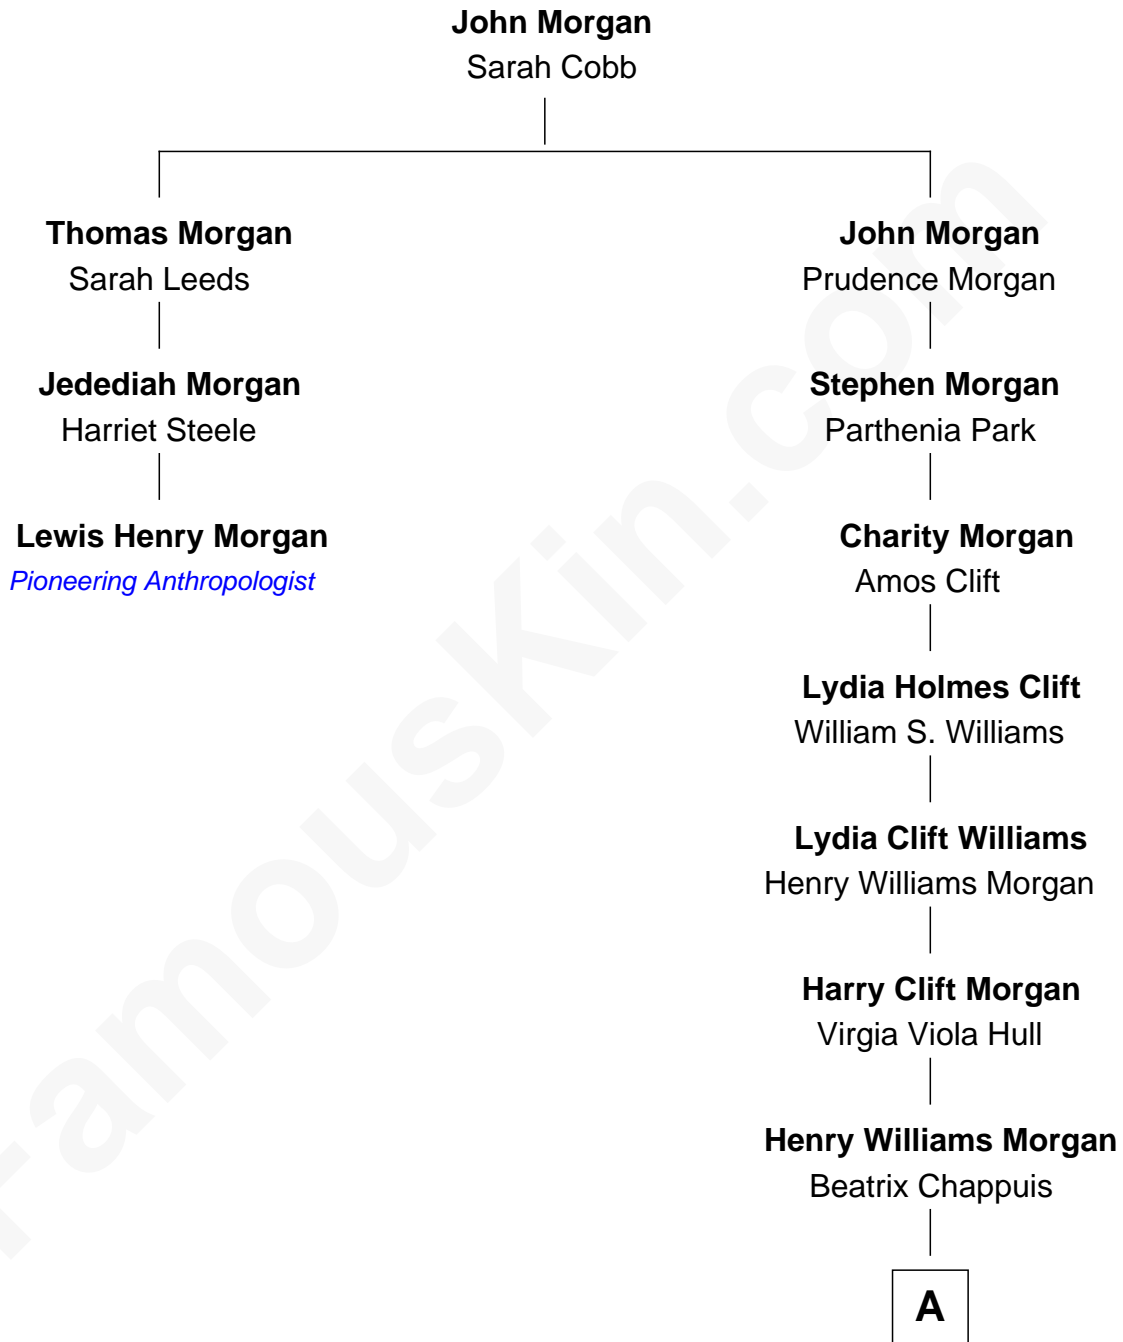

**FamousKin.com**  
**Relationship Chart of**  
**Lewis Henry Morgan**  
*Pioneering Anthropologist*

2nd cousin 6 times removed of

**Gretchen Mol**  
*TV and Movie Actress*

A

Janet Morgan  
James Curtis Mol

Gretchen Mol  
*TV and Movie Actress*

FamousKin.com