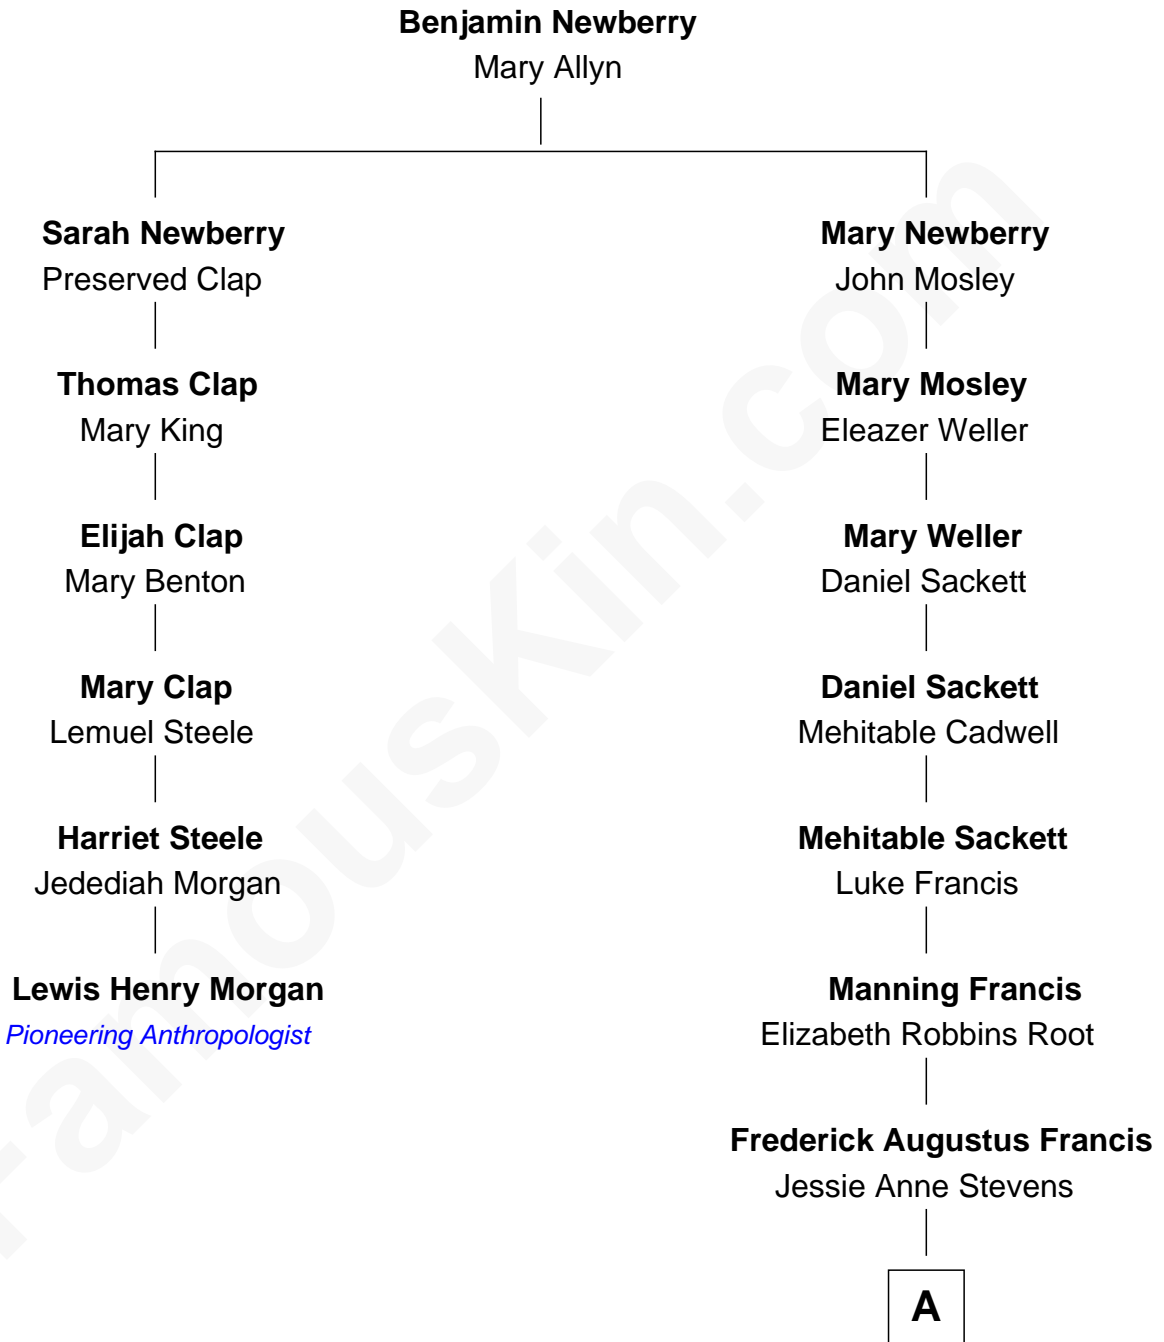

# FamousKin.com Relationship Chart of

**Lewis Henry Morgan**  
*Pioneering Anthropologist*

5th cousin 4 times removed of

**Nancy (Davis) Reagan**  
*First Lady of President Ronald Reagan*

**A**

**Anne Ayers Francis**  
John Newell Robbins

**Kenneth Seymour Robbins**  
Edith Prescott Lockett

**Nancy (Davis) Reagan**  
*First Lady of Ronald Reagan*

FamousKin.com