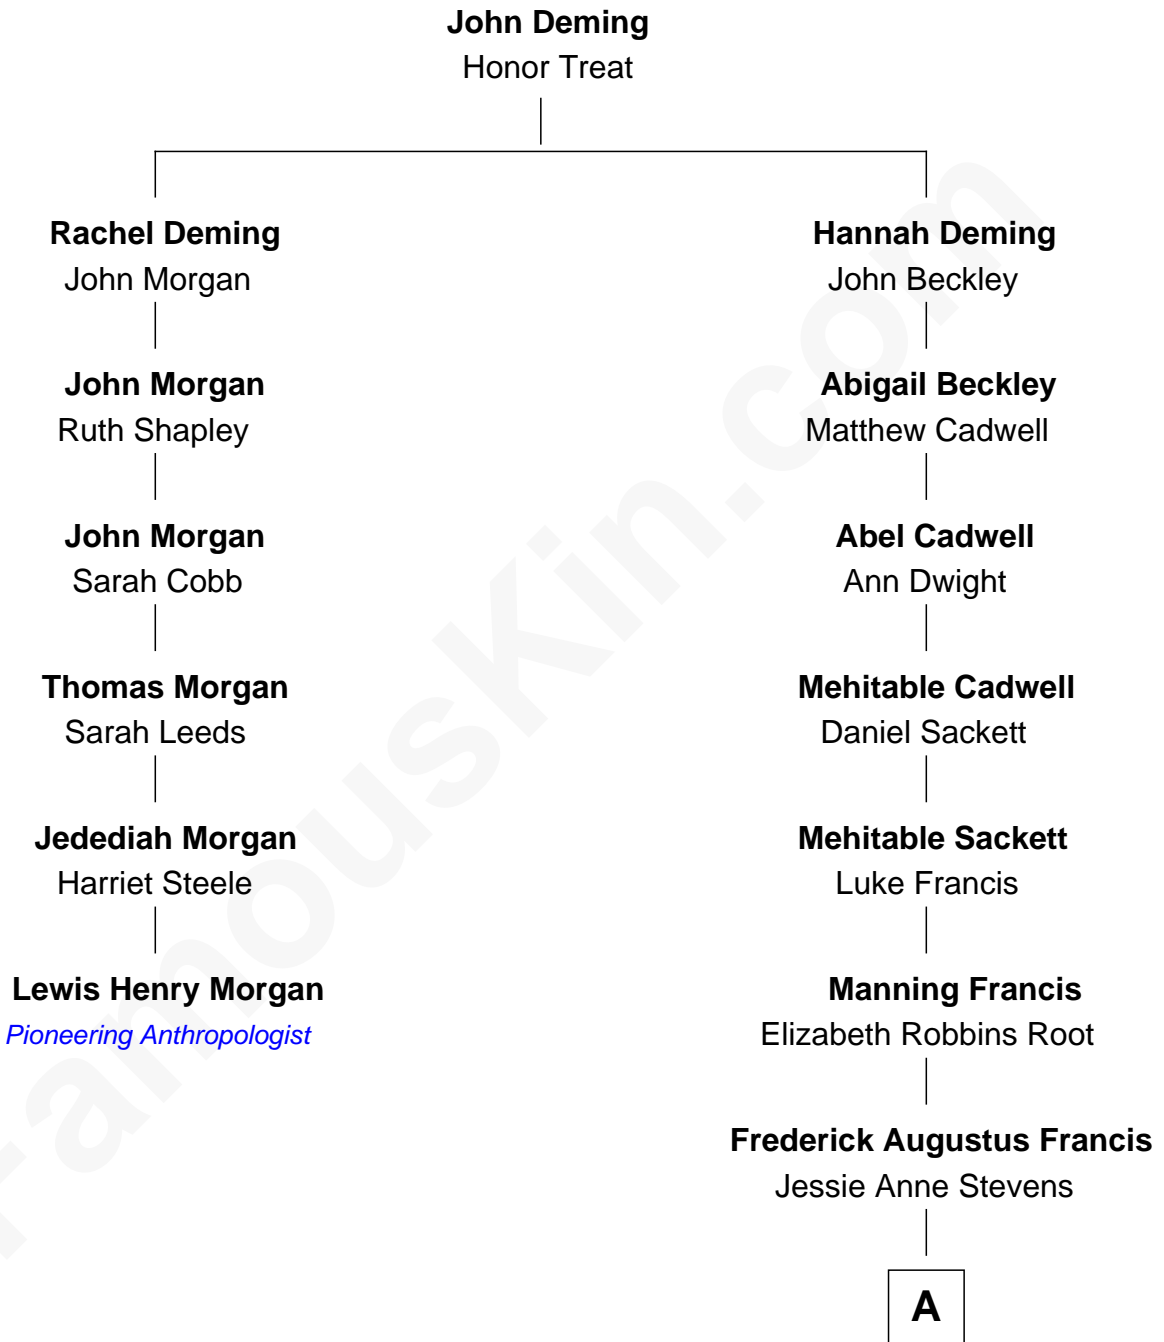

# FamousKin.com Relationship Chart of

**Lewis Henry Morgan**  
*Pioneering Anthropologist*

5th cousin 4 times removed of

**Nancy (Davis) Reagan**  
*First Lady of President Ronald Reagan*

**A**

**Anne Ayers Francis**  
John Newell Robbins

**Kenneth Seymour Robbins**  
Edith Prescott Lockett

**Nancy (Davis) Reagan**  
*First Lady of Ronald Reagan*

FamousKin.com