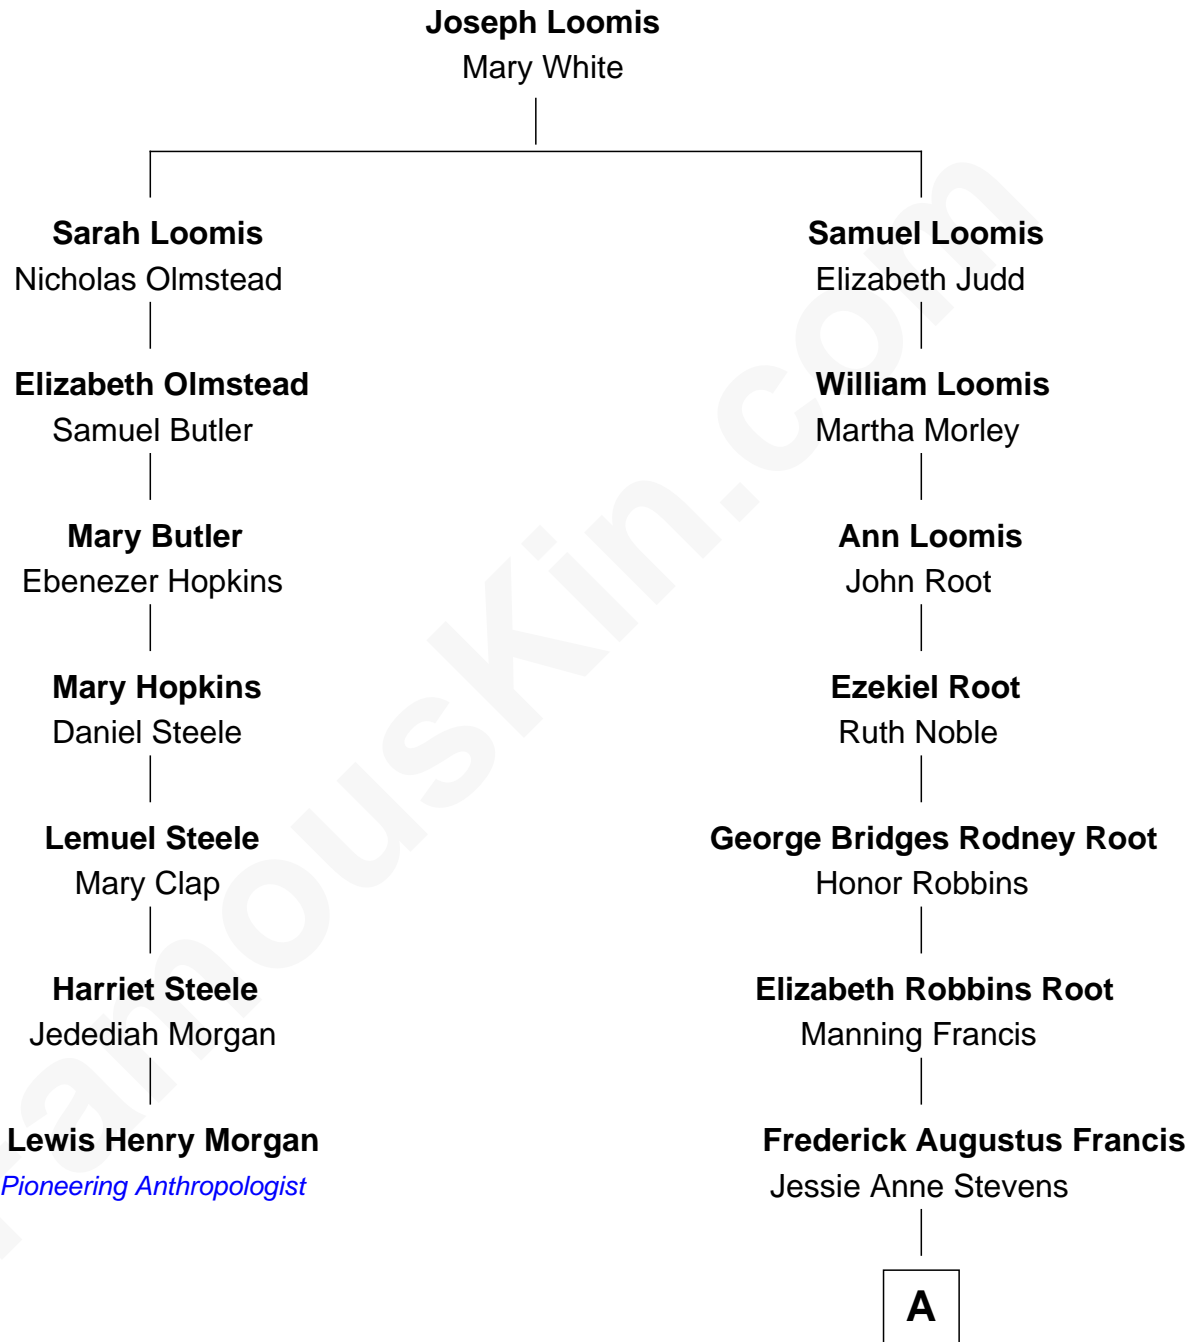

FamousKin.com Relationship Chart of

Lewis Henry Morgan
Pioneering Anthropologist

6th cousin 3 times removed of

Nancy (Davis) Reagan
First Lady of President Ronald Reagan

A

Anne Ayers Francis
John Newell Robbins

Kenneth Seymour Robbins
Edith Prescott Lockett

Nancy (Davis) Reagan
First Lady of Ronald Reagan

FamousKin.com