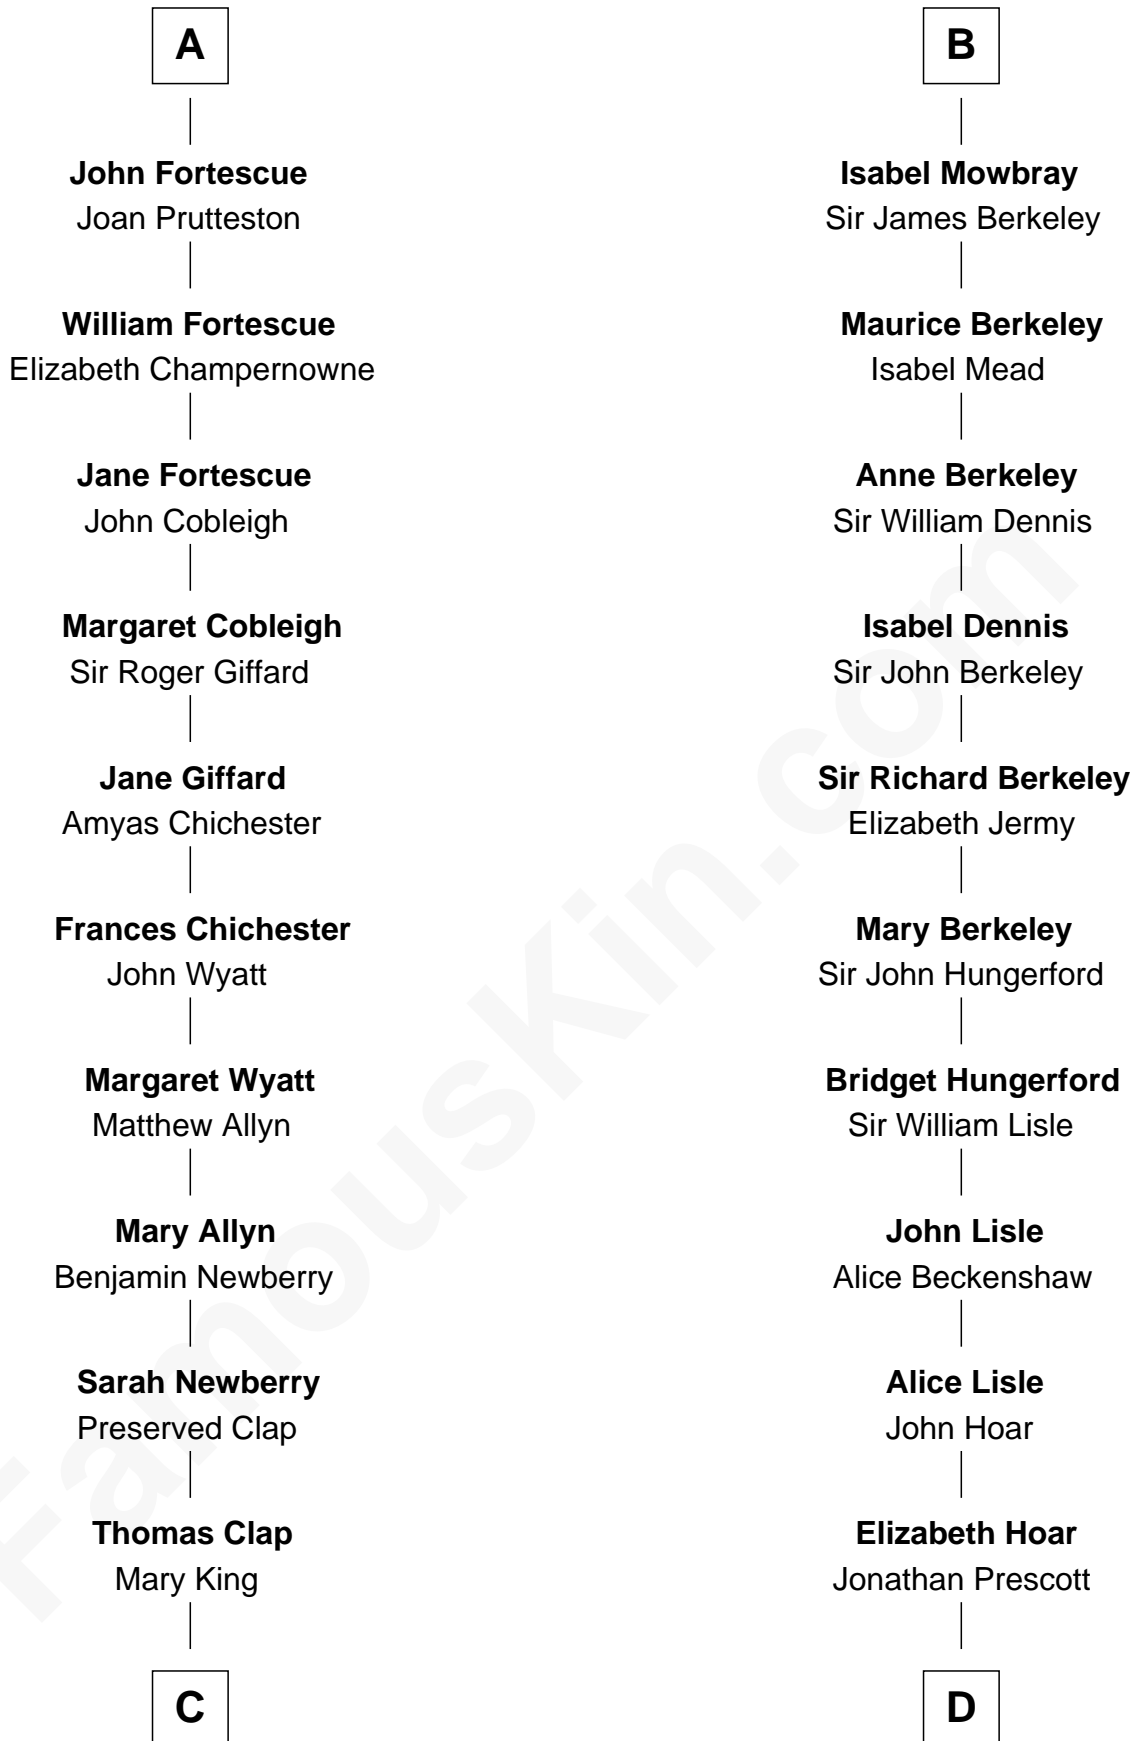

**FamousKin.com**  
**Relationship Chart of**  
**Lewis Henry Morgan**  
*Pioneering Anthropologist*

19th cousin 1 time removed of

**Samuel Prescott**

*Completed Paul Revere's Midnight Ride*

**C**

**Elijah Clap**  
Mary Benton

**Mary Clap**  
Lemuel Steele

**Harriet Steele**  
Jedediah Morgan

**Lewis Henry Morgan**  
*Pioneering Anthropologist*

**D**

**Dr. Jonathan Prescott**  
Rebecca Bulkeley

**Dr. Abel Prescott**  
Abigail Brigham

**Samuel Prescott**  
*Completed Paul Revere's Ride*

FamousKin.com