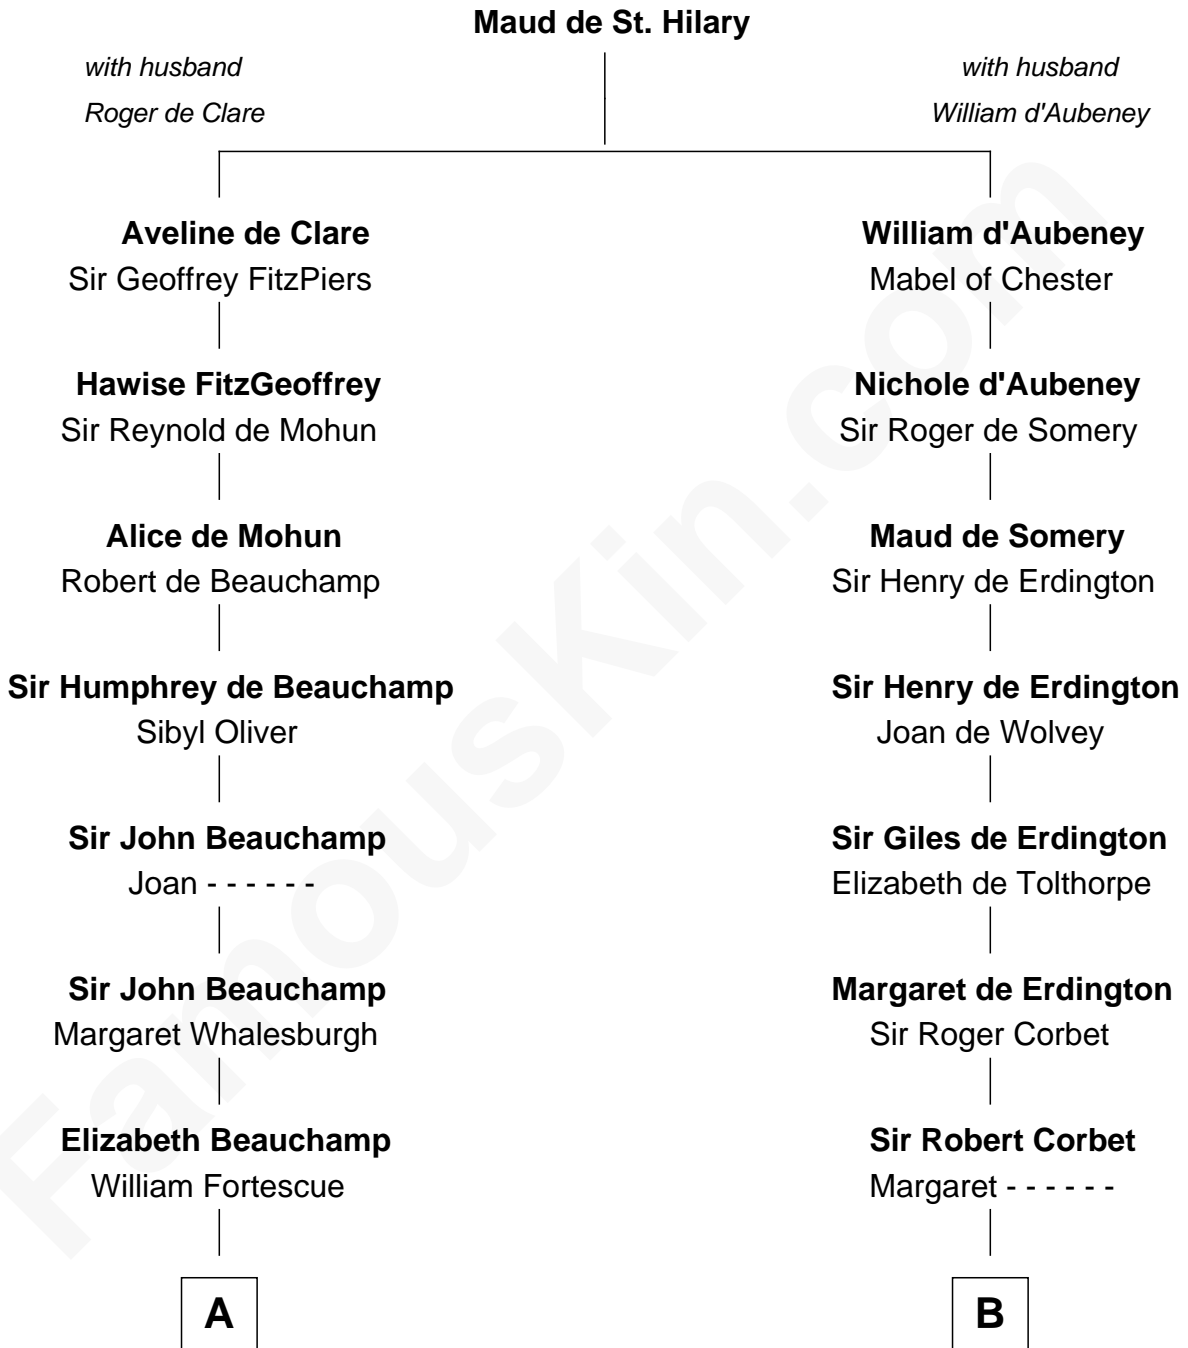

FamousKin.com
Relationship Chart of
Lewis Henry Morgan
Pioneering Anthropologist

17th cousin 4 times removed of

Samuel Prescott

Completed Paul Revere's Midnight Ride

C

—
Thomas Clap

Mary King

—
Elijah Clap

Mary Benton

—
Mary Clap

Lemuel Steele

—
Harriet Steele

Jedediah Morgan

—
Lewis Henry Morgan

Pioneering Anthropologist

FamousKin.com