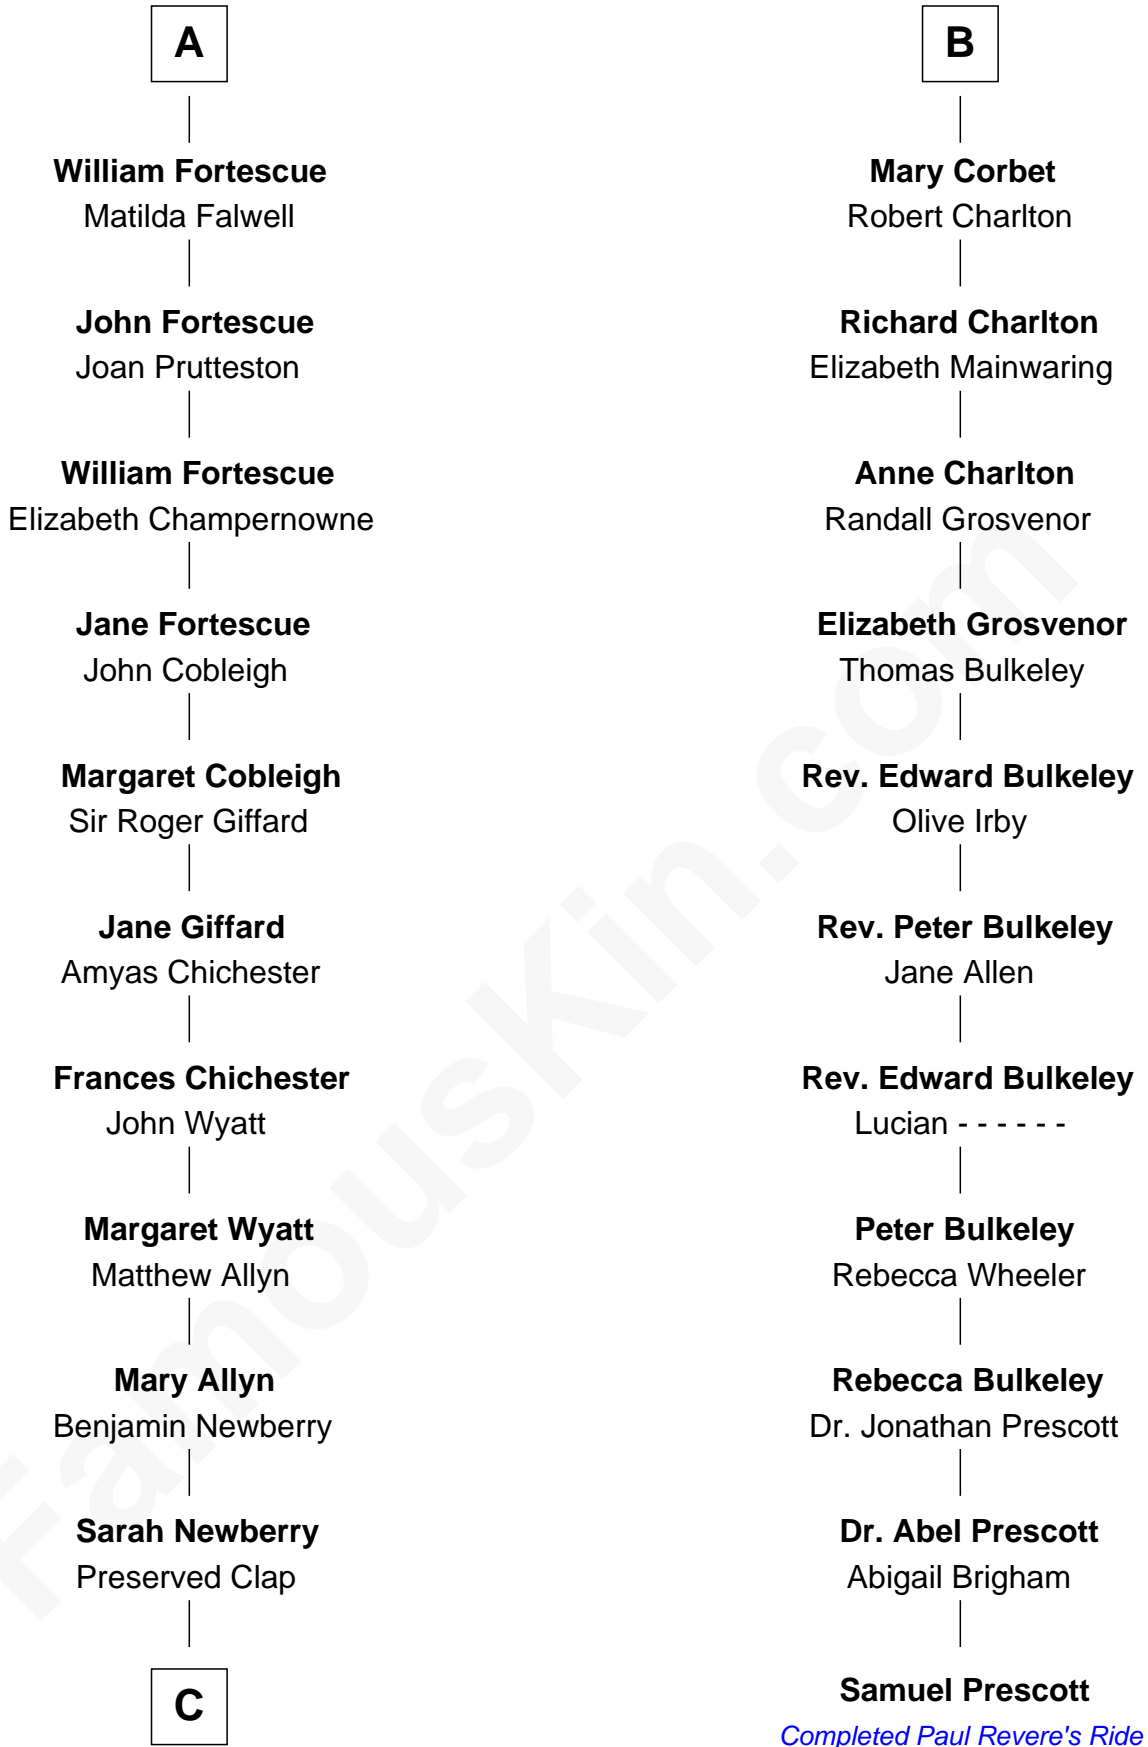

FamousKin.com
Relationship Chart of
Lewis Henry Morgan
Pioneering Anthropologist

17th cousin 4 times removed of

Samuel Prescott

Completed Paul Revere's Midnight Ride

C

—
Thomas Clap

Mary King

—
Elijah Clap

Mary Benton

—
Mary Clap

Lemuel Steele

—
Harriet Steele

Jedediah Morgan

—
Lewis Henry Morgan

Pioneering Anthropologist

FamousKin.com