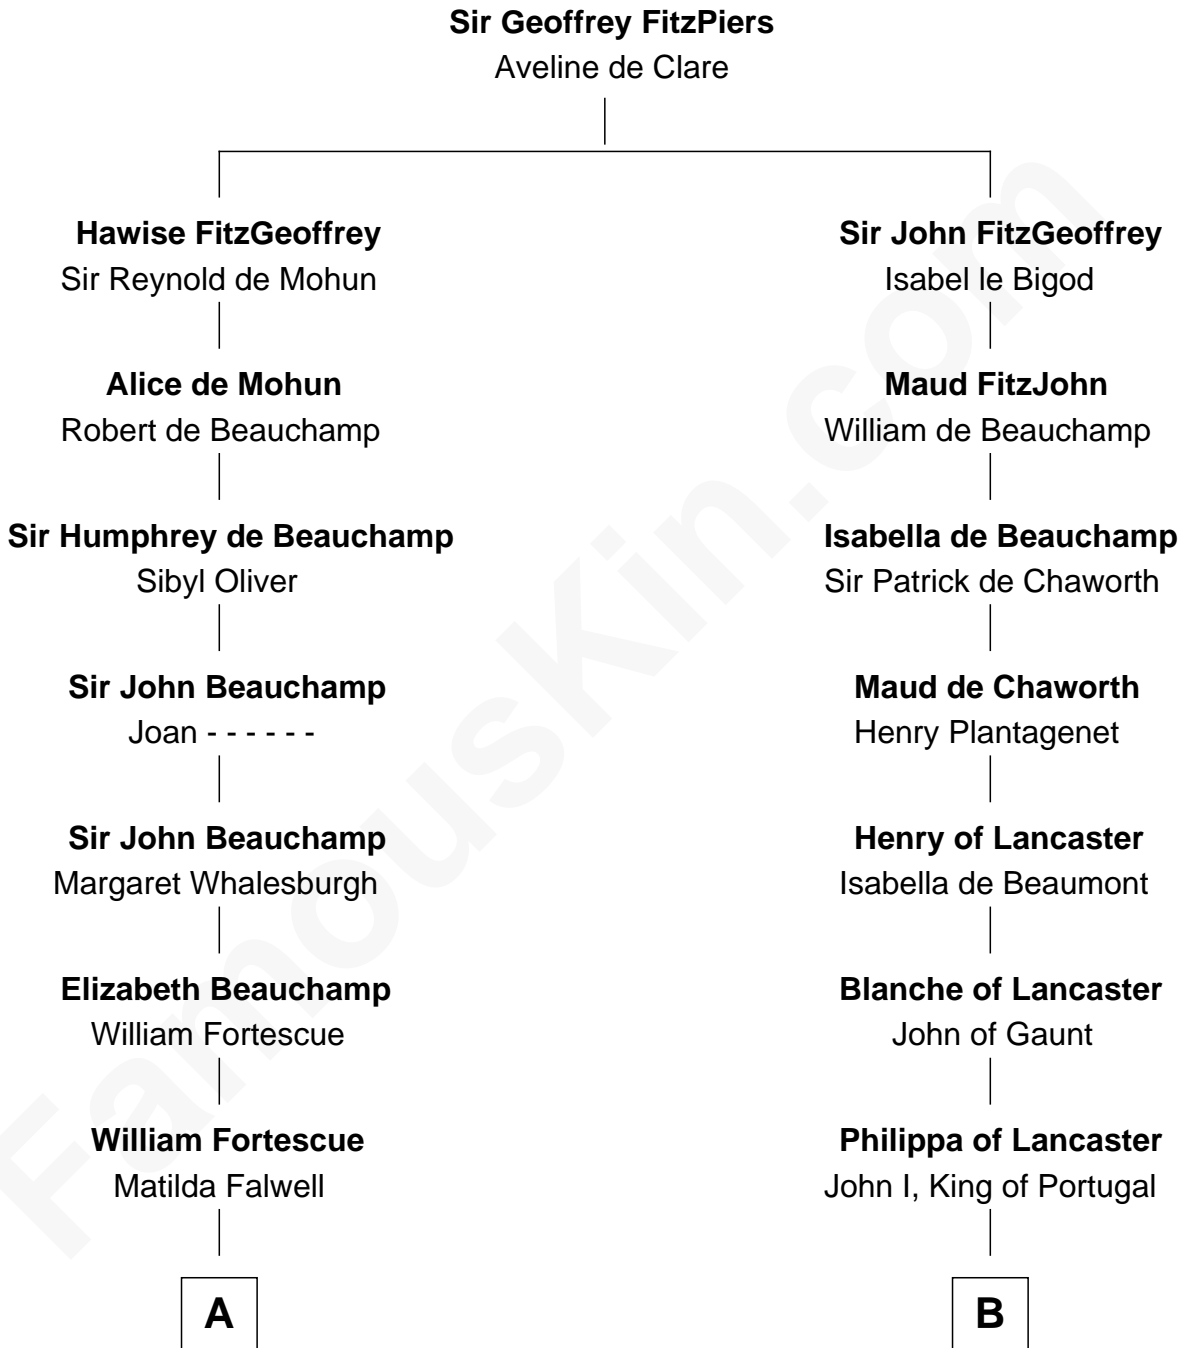

FamousKin.com
Relationship Chart of
Lewis Henry Morgan
Pioneering Anthropologist

11th cousin 9 times removed of

Charles V
Holy Roman Emperor

C

—
Elijah Clap
Mary Benton

—
Mary Clap
Lemuel Steele

—
Harriet Steele
Jedediah Morgan

—
Lewis Henry Morgan
Pioneering Anthropologist

FamousKin.com