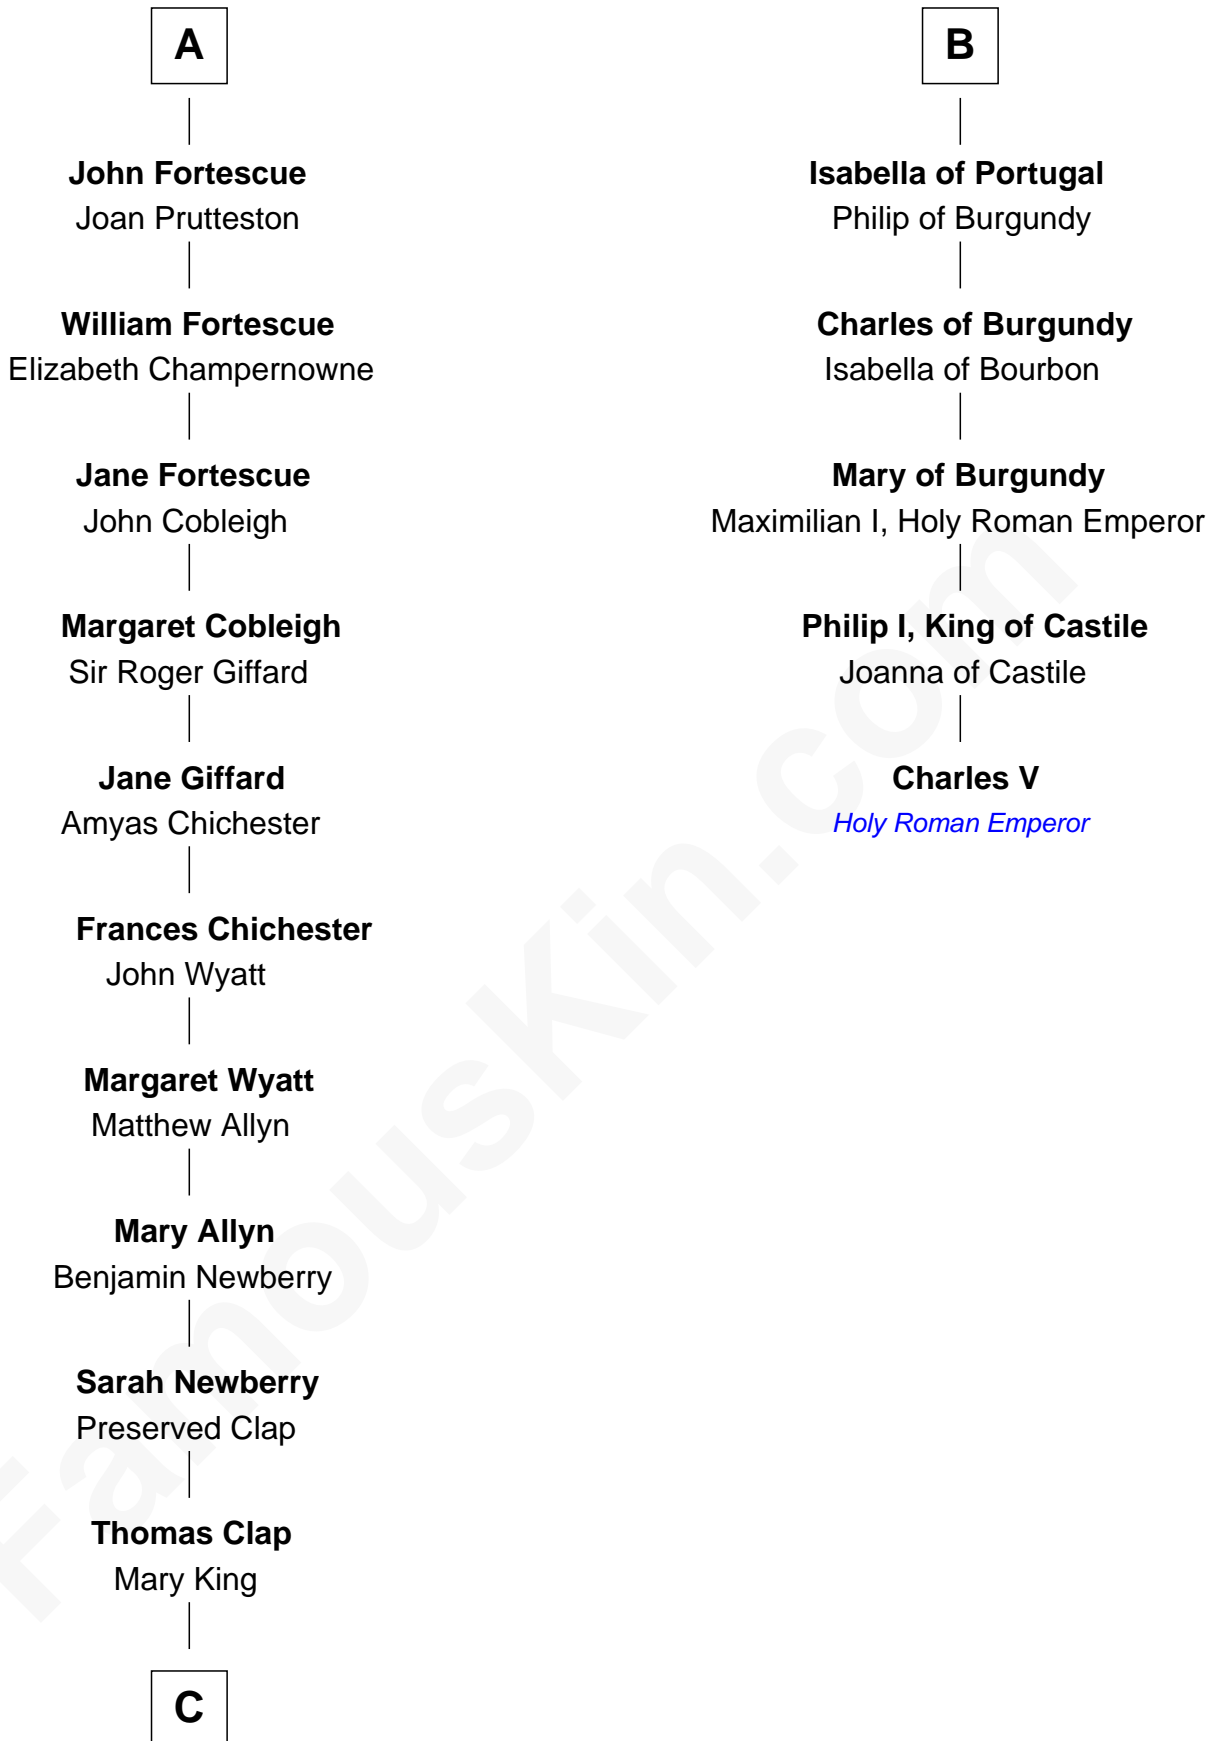

FamousKin.com
Relationship Chart of
Lewis Henry Morgan
Pioneering Anthropologist

11th cousin 9 times removed of

Charles V
Holy Roman Emperor

C

—
Elijah Clap
Mary Benton

—
Mary Clap
Lemuel Steele

—
Harriet Steele
Jedediah Morgan

—
Lewis Henry Morgan
Pioneering Anthropologist

FamousKin.com