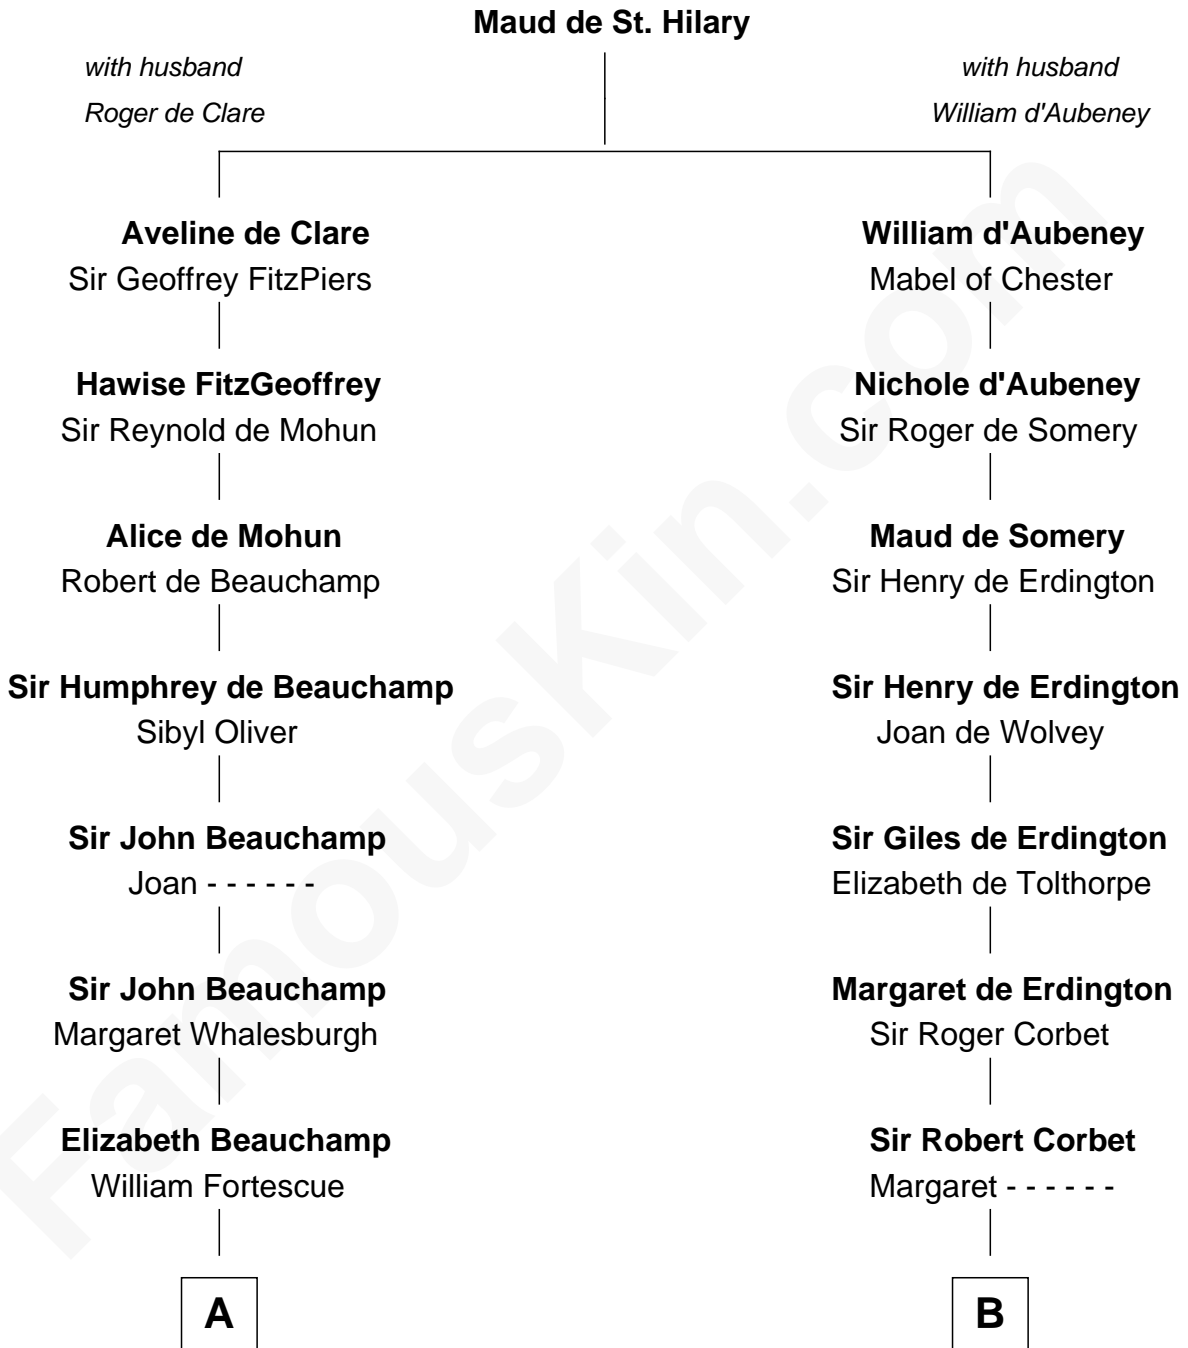

FamousKin.com Relationship Chart of

Lewis Henry Morgan
Pioneering Anthropologist

21st cousin of

John Davis Long
32nd Governor of Massachusetts

C

Thomas Clap

Mary King

Elijah Clap

Mary Benton

Mary Clap

Lemuel Steele

Harriet Steele

Jedediah Morgan

Lewis Henry Morgan

Pioneering Anthropologist

D