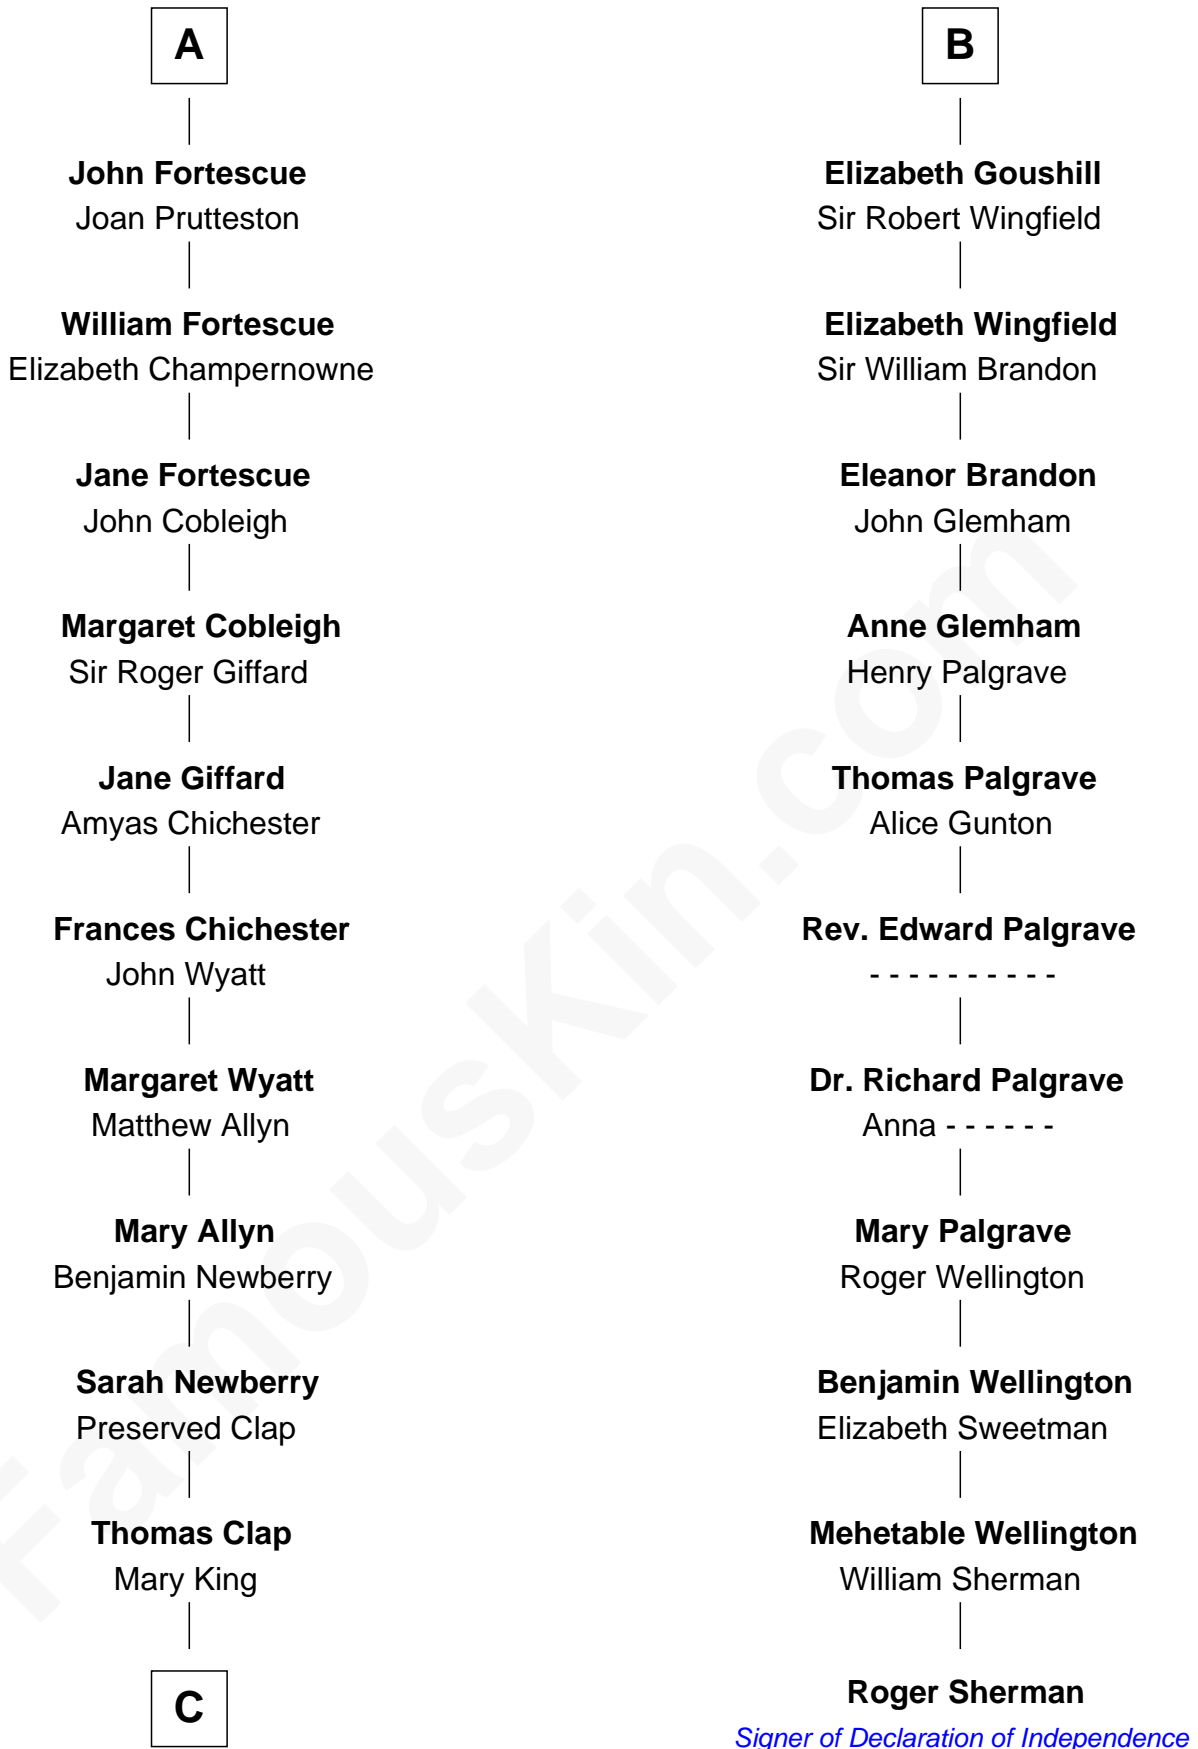

FamousKin.com
Relationship Chart of
Lewis Henry Morgan
Pioneering Anthropologist

17th cousin 3 times removed of

Roger Sherman
Signer of the Declaration of Independence

C

—
Elijah Clap
Mary Benton

—
Mary Clap
Lemuel Steele

—
Harriet Steele
Jedediah Morgan

—
Lewis Henry Morgan
Pioneering Anthropologist

FamousKin.com