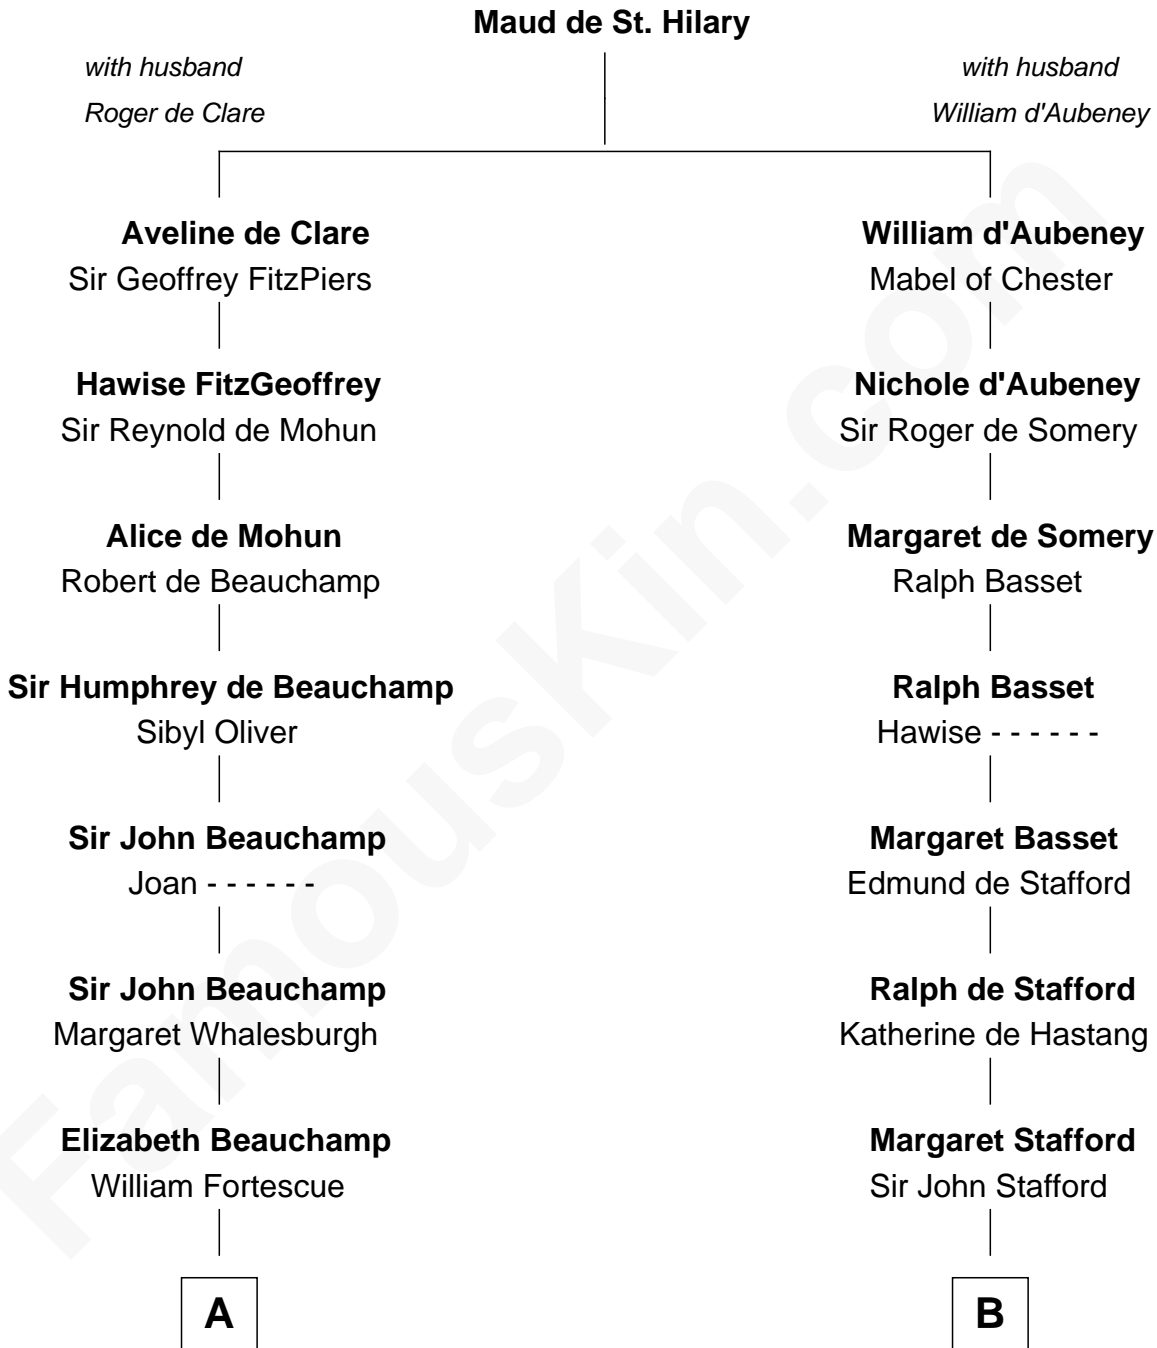

**FamousKin.com**  
**Relationship Chart of**  
**Lewis Henry Morgan**  
*Pioneering Anthropologist*

19th cousin 2 times removed of

**William Ellery**  
*Signer of the Declaration of Independence*

**C**

**Thomas Clap**

Mary King

**Elijah Clap**

Mary Benton

**Mary Clap**

Lemuel Steele

**Harriet Steele**

Jedediah Morgan

**Lewis Henry Morgan**

*Pioneering Anthropologist*

**D**

**Col. Job Almy**

Ann Lawton

**Elizabeth Almy**

William Ellery

**William Ellery**

*Signer of Declaration of Independence*