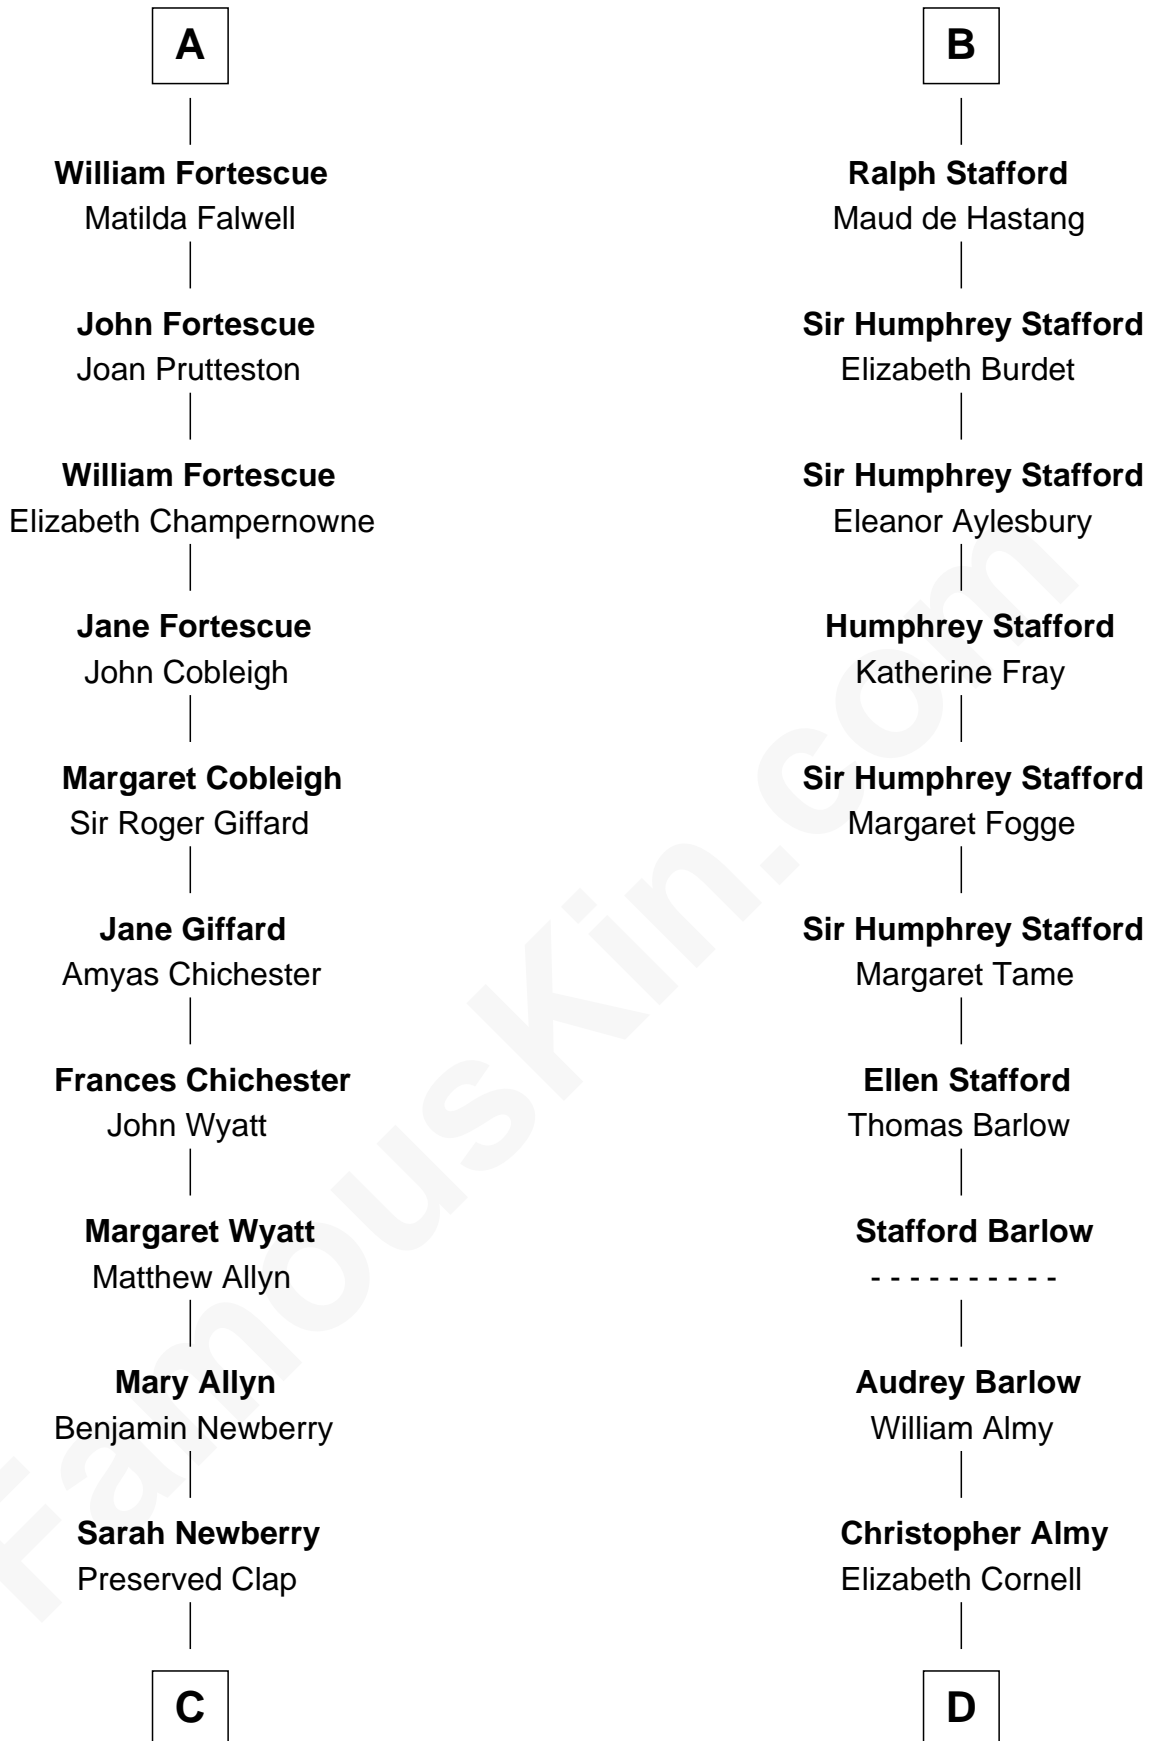

**FamousKin.com**  
**Relationship Chart of**  
**Lewis Henry Morgan**  
*Pioneering Anthropologist*

19th cousin 2 times removed of

**William Ellery**  
*Signer of the Declaration of Independence*

**C**

**Thomas Clap**

Mary King

**Elijah Clap**

Mary Benton

**Mary Clap**

Lemuel Steele

**Harriet Steele**

Jedediah Morgan

**Lewis Henry Morgan**

*Pioneering Anthropologist*

**D**

**Col. Job Almy**

Ann Lawton

**Elizabeth Almy**

William Ellery

**William Ellery**

*Signer of Declaration of Independence*