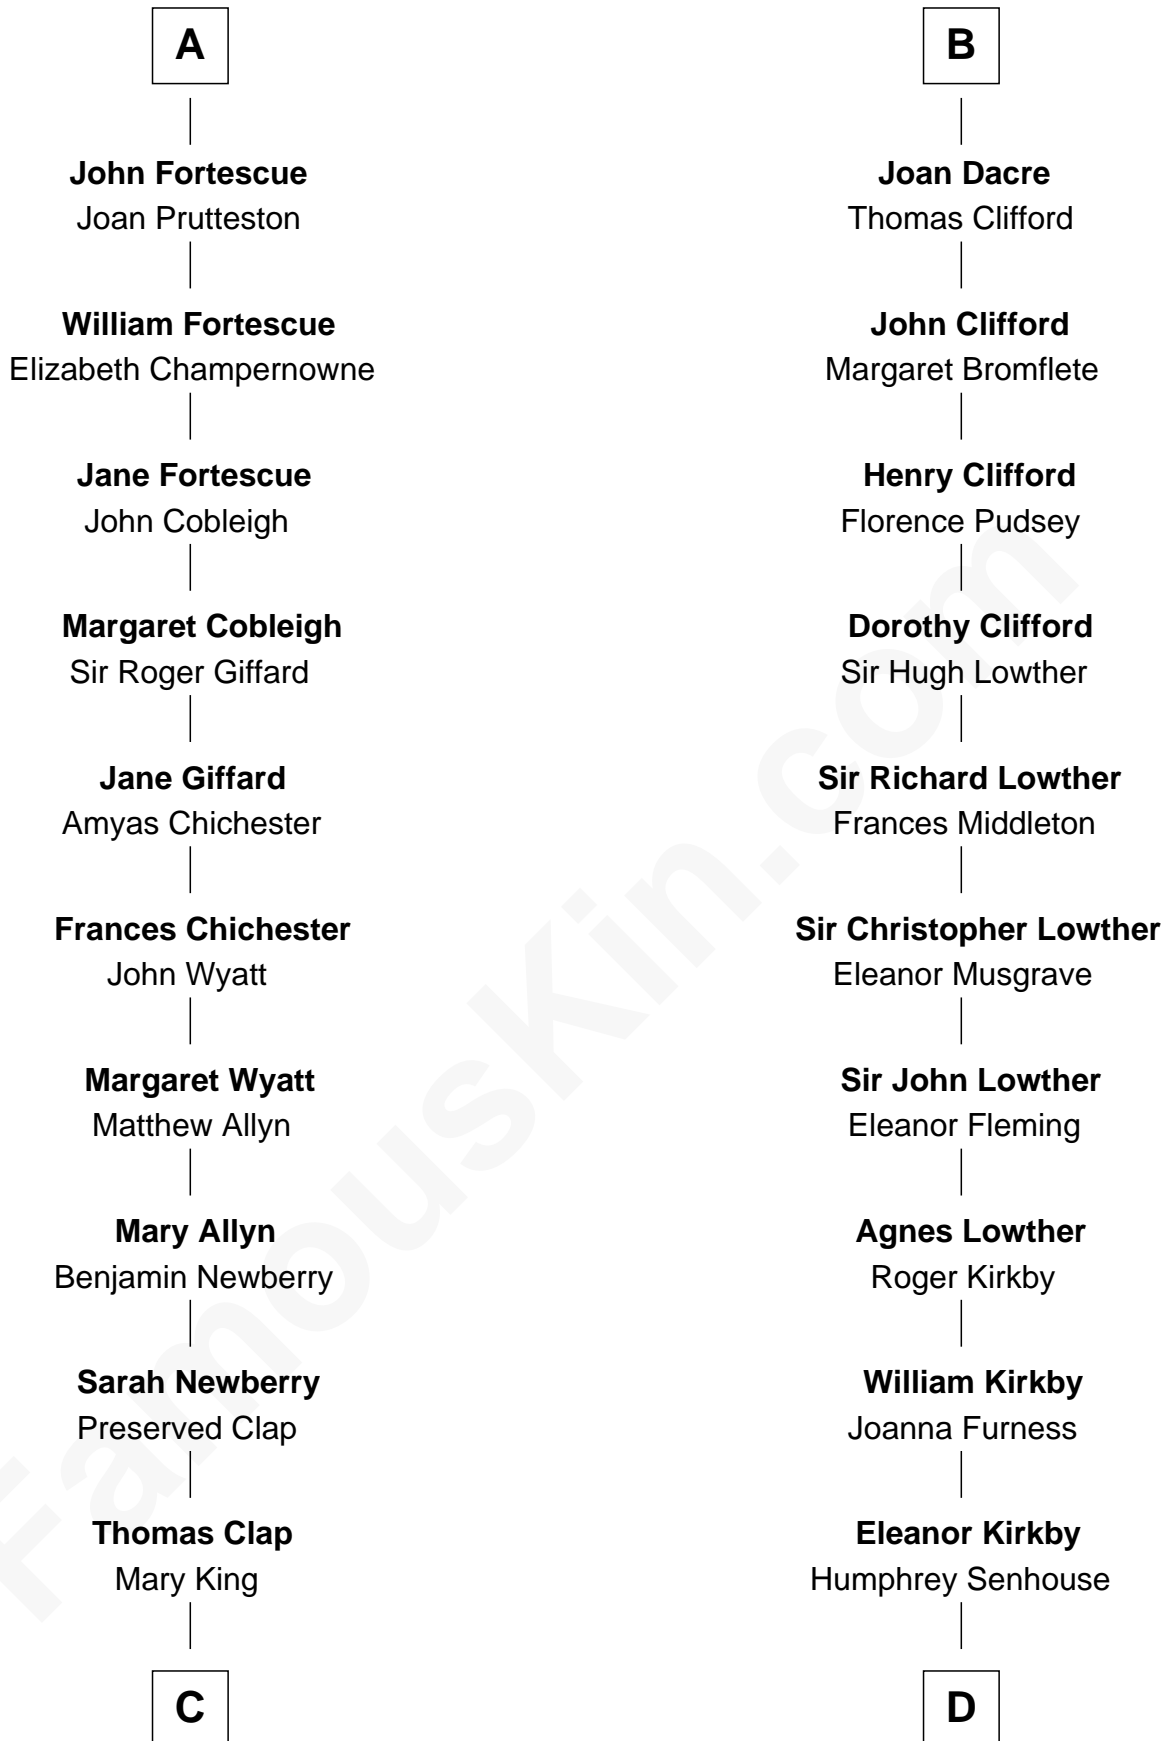

FamousKin.com

Relationship Chart of

Lewis Henry Morgan

Pioneering Anthropologist

19th cousin 1 time removed of

Fletcher Christian

Leader of the mutiny on the Bounty

C

Elijah Clap
Mary Benton

Mary Clap
Lemuel Steele

Harriet Steele
Jedediah Morgan

Lewis Henry Morgan
Pioneering Anthropologist

D

Bridget Senhouse
John Christian

Charles Christian
Anne Dixon

Fletcher Christian
Leader of the mutiny on the Bounty